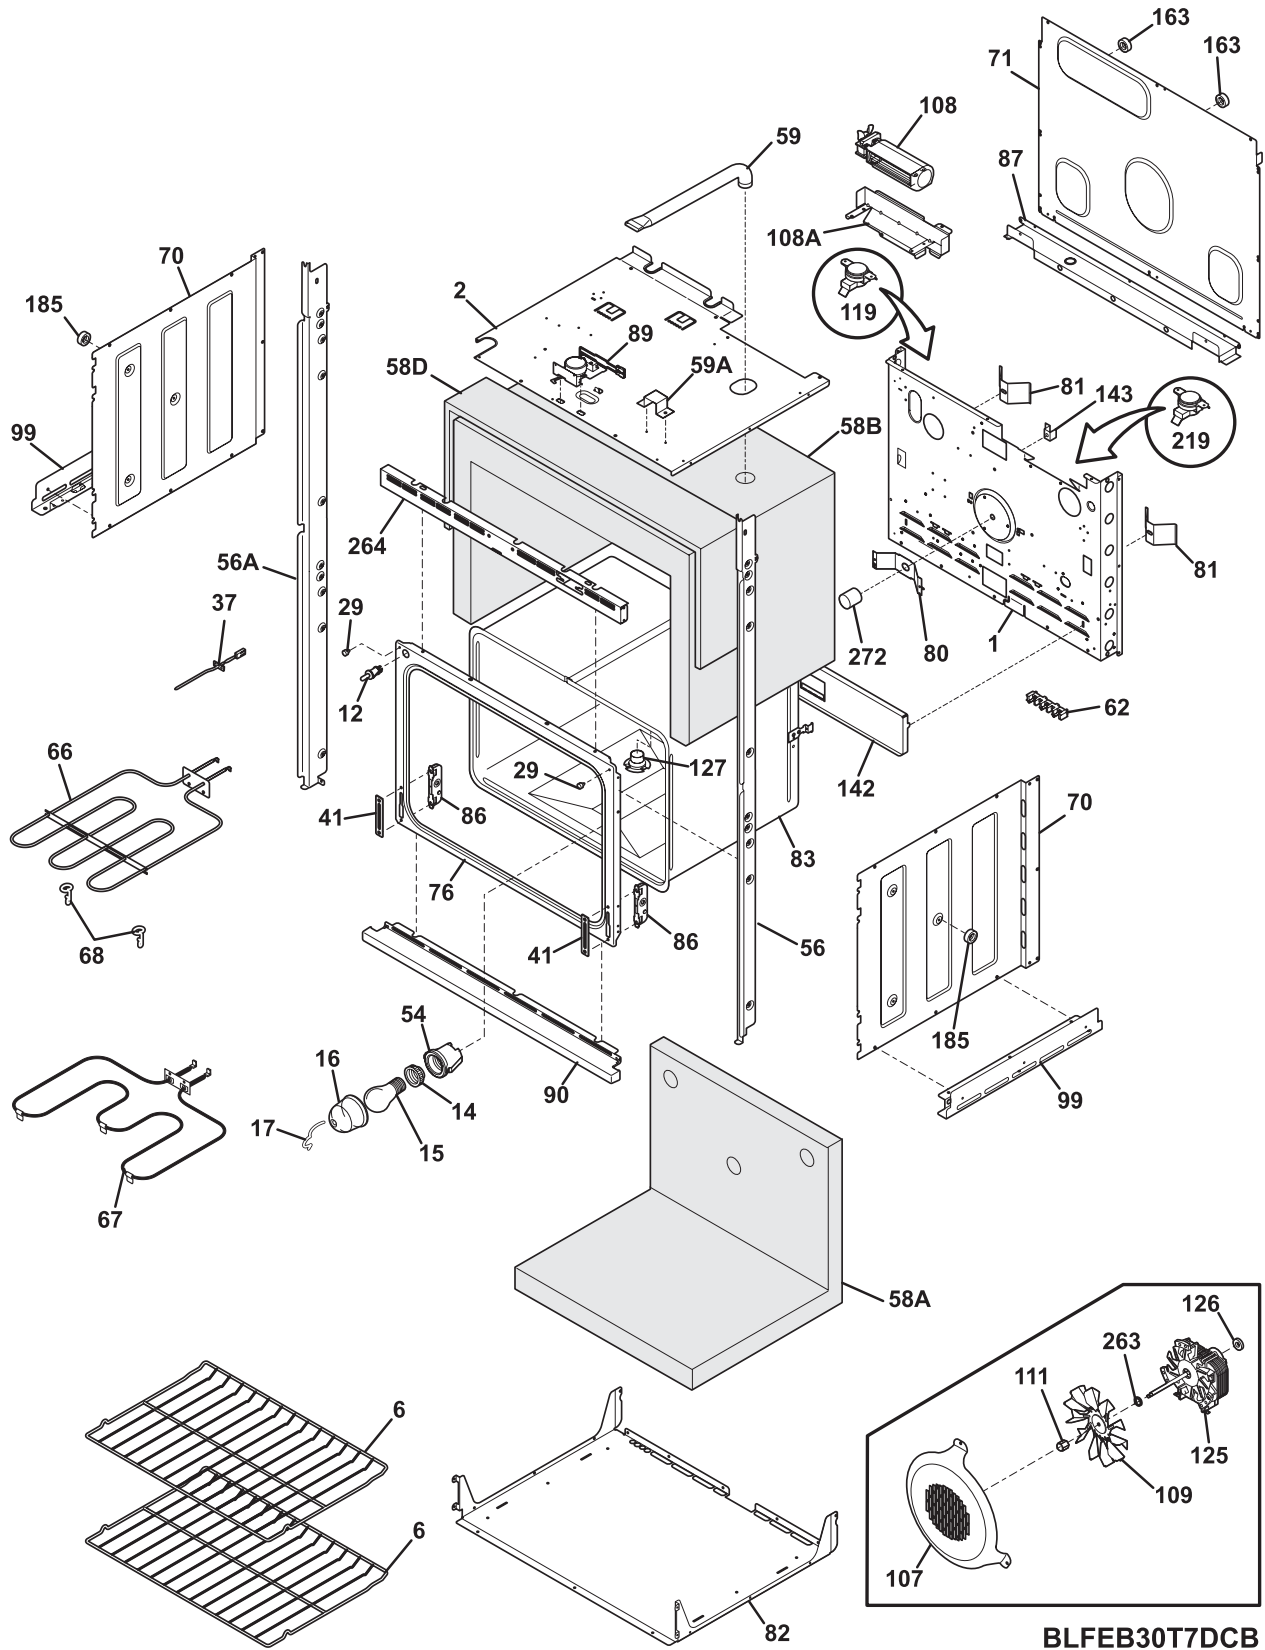

LOWER OVEN

BLFEB30T7DCB

LOWER OVEN

POS. NO	PART NO.	DESCRIPTION
1	318259202	Back, main
2	318258902	Shield, insulation, upper
6	318262502	Rack, oven
12 #	318089917	Switch, light
14	318224000	Receptacle, oven light
14*	318268099	Insulation, oven light
15	5303013071	Bulb/Lamp, light
16	3201911	Cover, oven light, glass
17	5304400195	Retainer, light cover
29	318147411	Bumper, (2)
37 #	316217002	Probe, oven temp
41	5303310526	Cover, hinge cutout
*	5303325980	Screw, 10-32 x 0.437
54	318222400	Housing, oven light
56	318259914	Trim, side filler, black, RH
56A	318259915	Trim, side filler, black, LH
58A	318285055	Insulation, oven wrapper
58B	318285056	Insulation, oven back
58D	318285058	Insulation, 1/2" thick, 43 x 9.5
59	318072560	Duct, oven vent
59A	318261600	Bracket, vent tube
62	316056000	Terminal Block
62*	5303323139	Screw, 10-24 x 0.906
62*	5303323144	Nut, 10-32
66 #	318255600	Element, broil, 2750W
67 #	318255401	Element, bake, 3400W
68	5304403015	Support, hanger, (2), broil element
70	318259100	Shield, insulation, sides, (2)
71	318260007	Panel, rear box
71*	318340200	Bracket, insul. panel
76	318056217	Front, oven
80	5303320846	Plate, oven mtg
81	318192400	Spring, oven
82	318258707	Shield, insulation, lower
83	318261404	Liner, oven assy
86	5303310524	Receptacle, hinge
87	318260600	Bracket, cable mtg.
89 #	318261202	Motor, latch assy
*	318231705	Harness, latch
90	318259802	Trim, base, stainless
99	318256200	Bracket, side, bottom, (2)
107	318219401	Cover, fan
108#	318073018	Motor, blower
*	08016432	Screw, truss head, 8-18 x 0.375
108A	318251300	Bracket, fan support
109	316136400	Blade, fan
111	316136600	Nut, fan retainer
119#	318004900	Switch, thermal
125#	316415800	Motor, fan
125*	5303316994	Insulation, 3.81 x 3.13
126	318142100	Washer, motor, RH, convection
127	318317100	Adapter Assembly, vent tube, w/converter
142	318123910	Deflector
143	318172904	Support, wire
163	318014111	Spacer
185	318014700	Spacer, oven shield, (4)
219#	318003614	Thermostat, safety
263	316136500	Washer, flat
264	318257801	Trim, oven, black, front
272	318249401	Tube, protector
* #	318078543	Box & wires assy
*	318231741	Harness, wiring, main
*	5303323136	Screw ground
*	3201861	Screw, 6 x 0.375, (4)
*	5303211311	Screw, 8 x 0.500
*	5303323277	Screw, 8-18 X 13/32
*	5304436875	Screw, 8-18 X 1/2, black