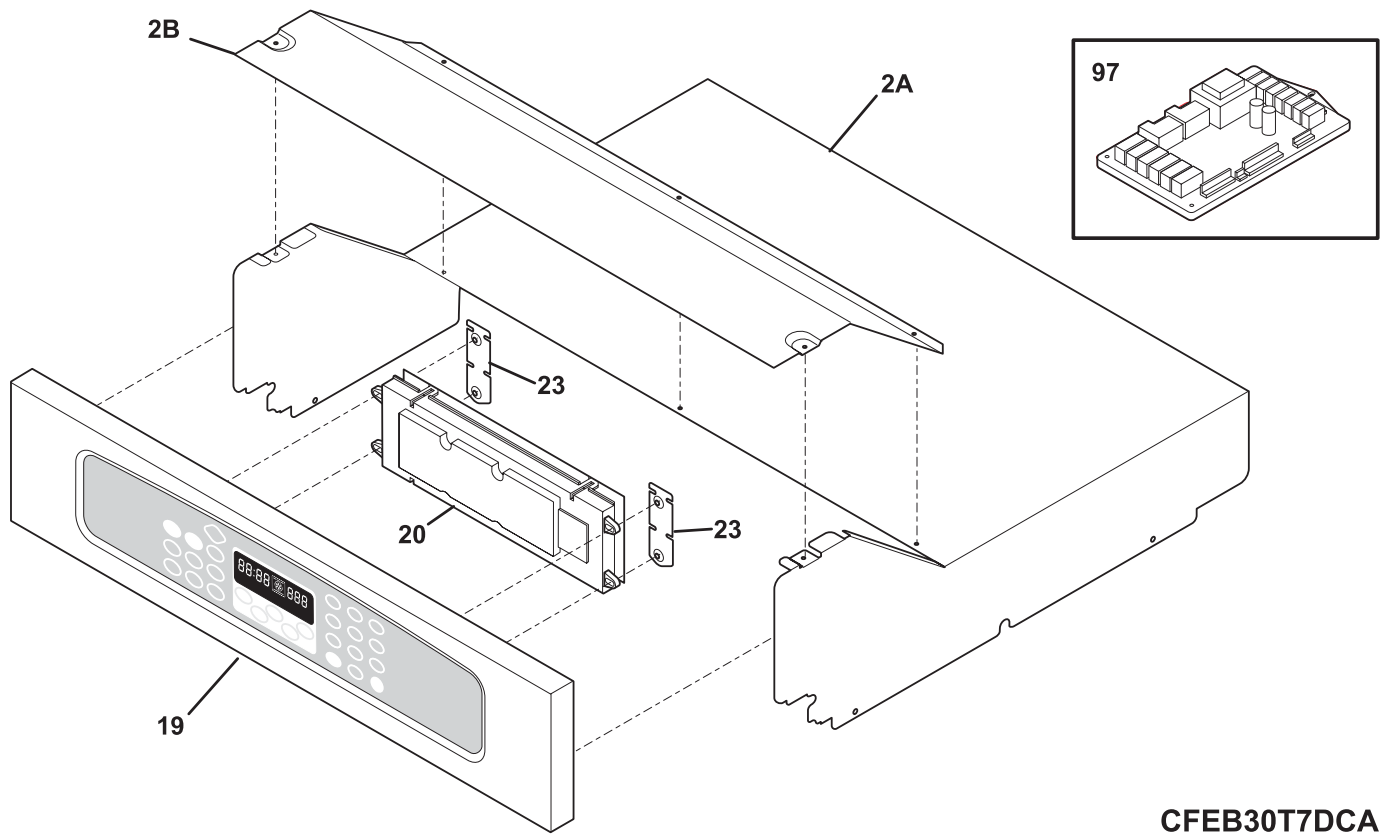

### CONTROL PANEL

**CONTROL PANEL**

---

POS. NO	PART NO.	DESCRIPTION
2A	318257300	Shield, oven top
2B	318260100	Cover, box
19	318271519	Control Panel Assembly, steel/glass, stainless/black, w/touch pad
20 #	316429709	Control, electronic, 5800W2, dual oven
*	316021107	Screw, hex head, 8-32, silver
23	318262900	Bracket, control mtg., (2)
97	316429800	Board, relay, dual oven
*	318231704	Harness, wiring, control-relay
*	5303211311	Screw, 8 x 0.500