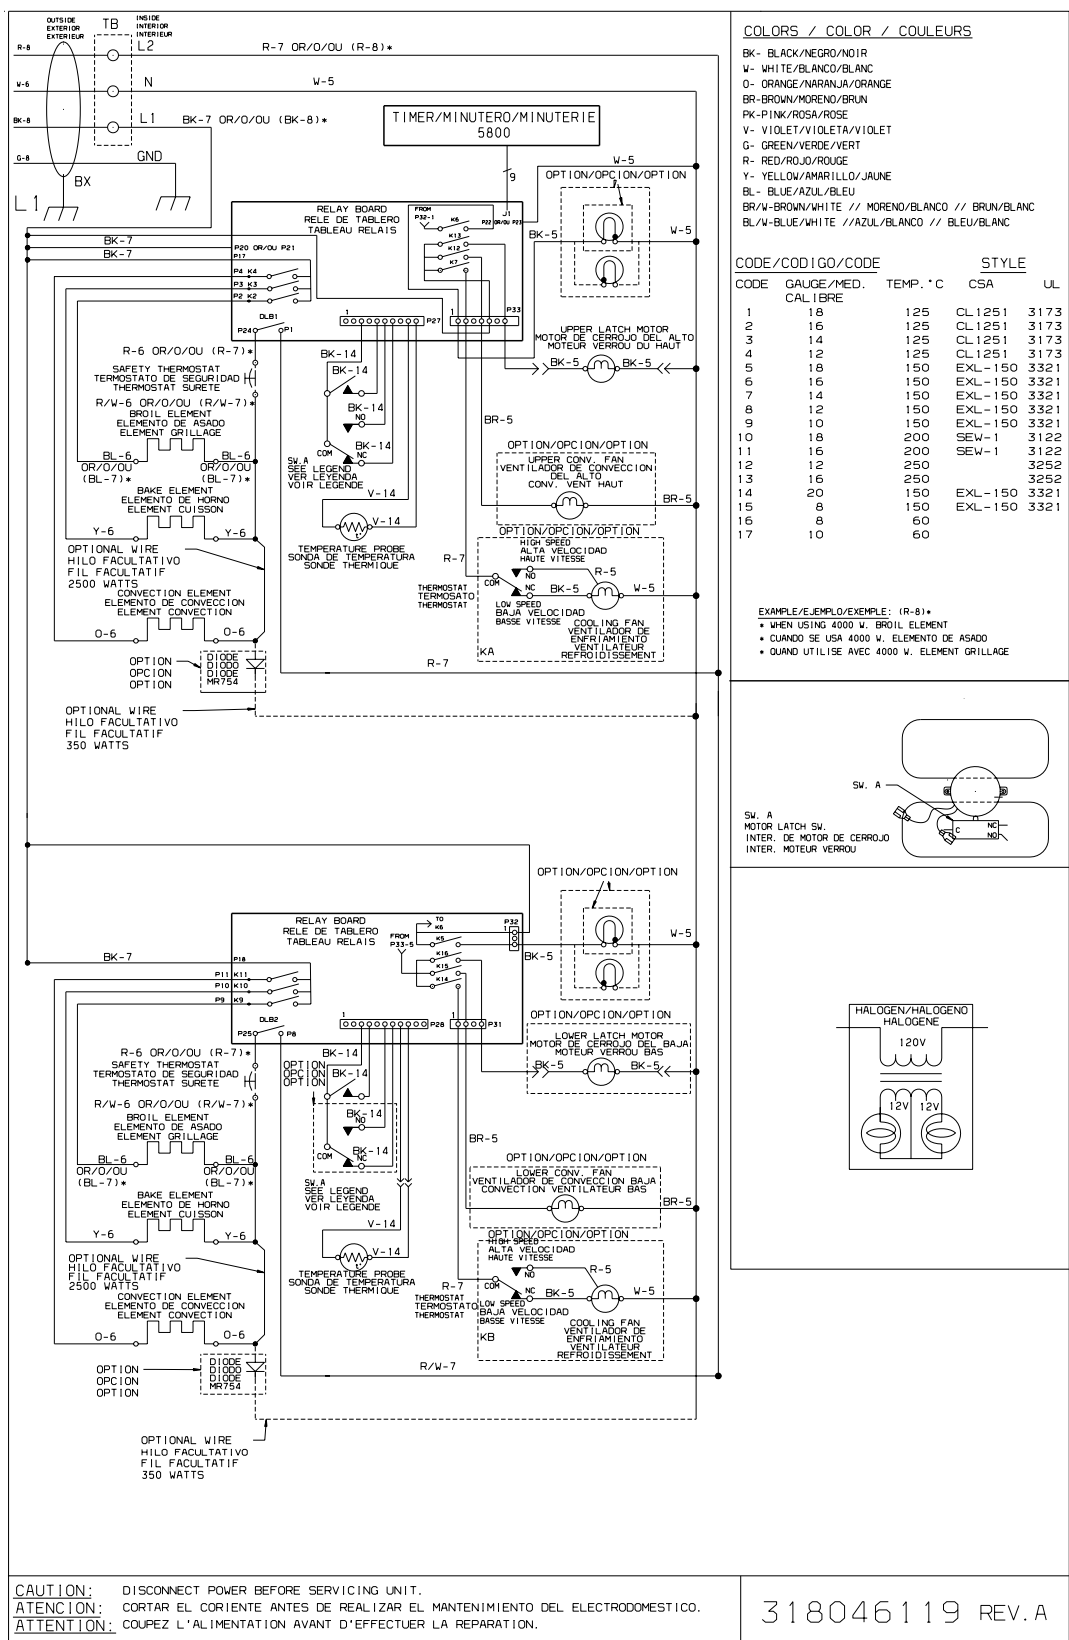

*Frigidaire*

Factory Parts Catalog

Product No.	FEB30T7DCB
	37054381F40S2
Series	30" double
Color	stainless
Market	North America
Wiring Diagram	318046119
Owner's Guide	318200924
Installation Instructions	318201514
Service Data Sheet	318047305
Timer Guide	318200132

WIRING DIAGRAM