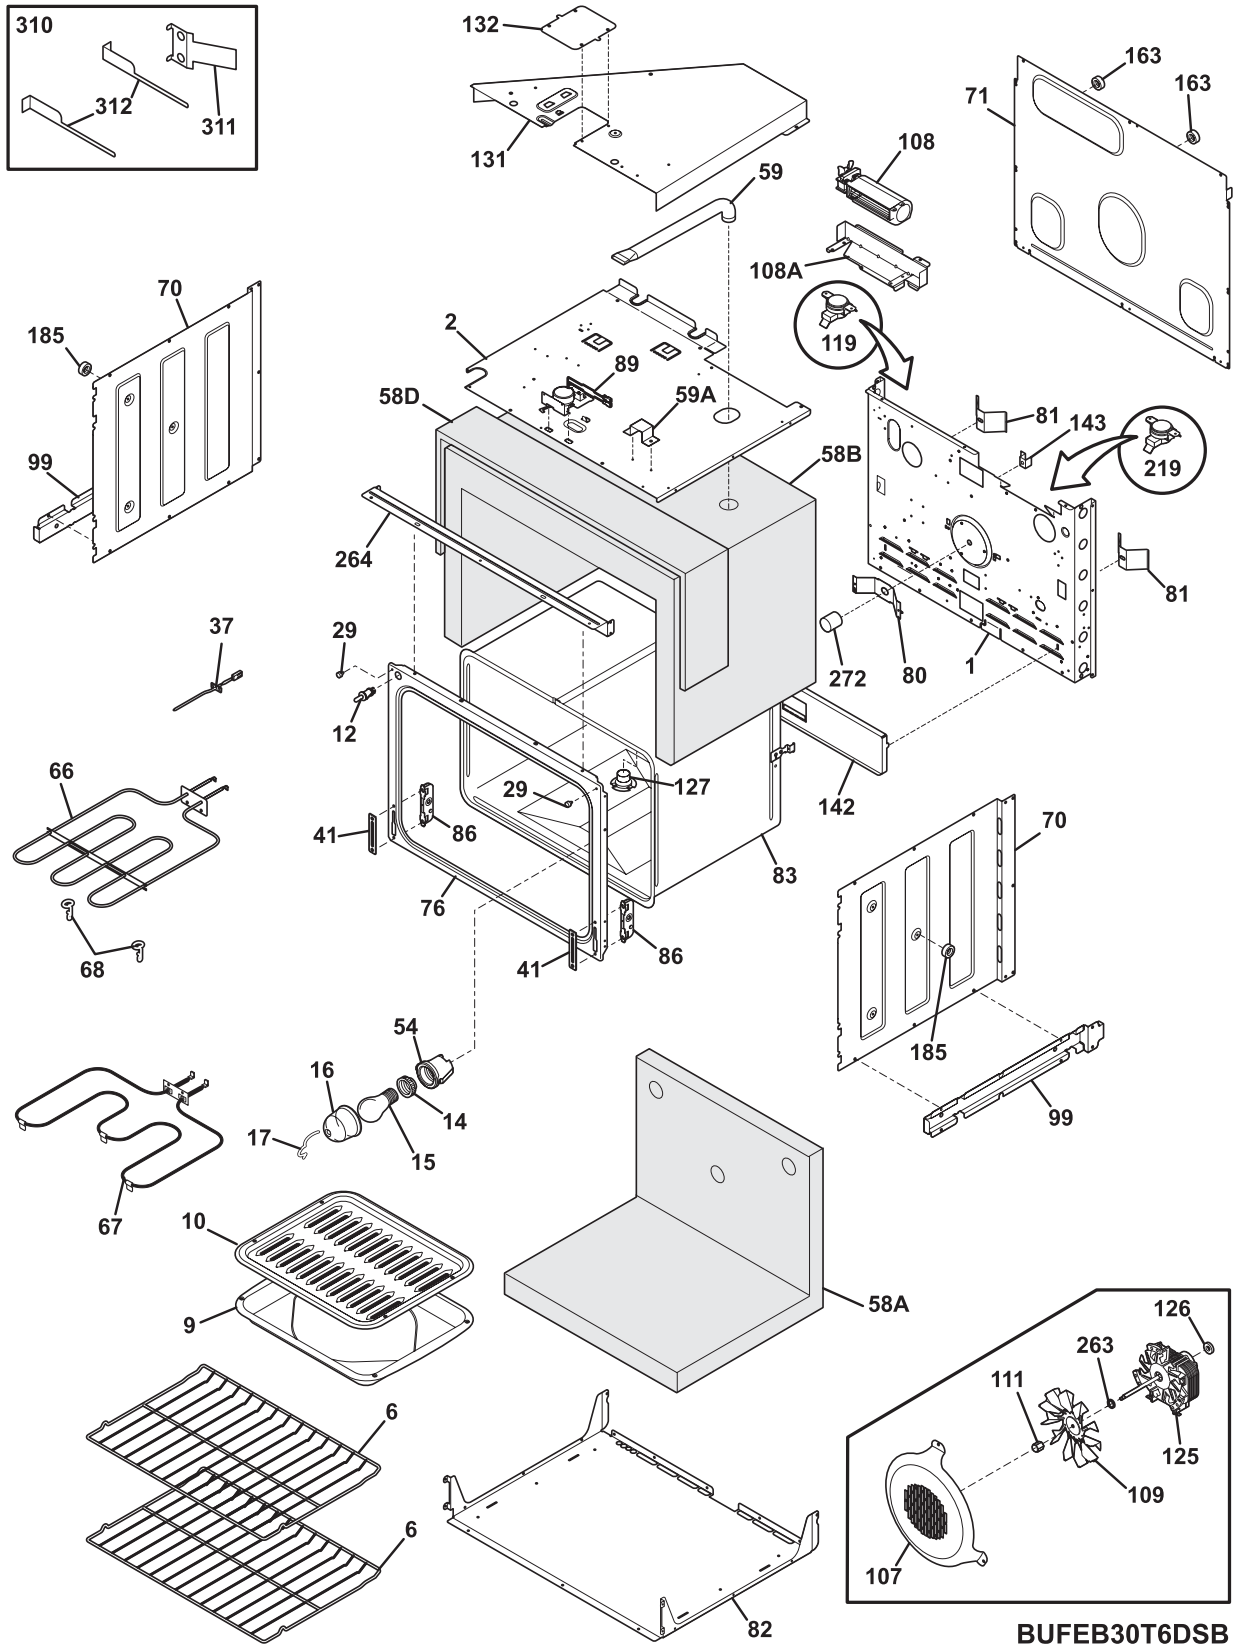

UPPER OVEN

BUFEB30T6DSB

UPPER OVEN

POS. NO	PART NO.	DESCRIPTION
1	318259202	Back, main
2	318258900	Shield, insulation, upper
6	318262502	Rack, oven
9	5303317977	Pan, broiler
10	5303317976	Insert, broiler pan
12 #	318089917	Switch, light
14	318224000	Receptacle, oven light
14*	318268099	Insulation, oven light
15	5303013071	Bulb/Lamp, light
16	3201911	Cover, oven light, glass
17	5304400195	Retainer, light cover
29	318147411	Bumper, (2)
37 #	316217002	Probe, oven temp
41	5303310526	Cover, hinge cutout
*	5303325980	Screw, 10-32 x 0.437
54	318222400	Housing, oven light
58A	318285055	Insulation, oven wrapper
58B	318285056	Insulation, oven back
58D	318285058	Insulation, 1/2" thick, 43 x 9.5
59	318072560	Duct, oven vent
59A	318261600	Bracket, vent tube
66 #	318255600	Element, broil, 2750W
67 #	318255401	Element, bake, 3400W
68	5304403015	Support, hanger, (2), broil element
70	318259100	Shield, insulation, sides, (2)
71	318260007	Panel, rear box
76	318056217	Front, oven
80	5303320846	Plate, oven mtg
81	318192400	Spring, oven
82	318258707	Shield, insulation, lower
83	318261404	Liner, oven assy
86	5303310524	Receptacle, hinge
89 #	318261202	Motor, latch assy
*	318231705	Harness, latch
99	318252800	Support, side
*	5303300265	Screw, 8-18 x 0.500, chrome, (3)
107	318219401	Cover, fan
108#	318073018	Motor, blower
*	08016432	Screw, truss head, 8-18 x 0.375
108A	318251300	Bracket, fan support
109	316136400	Blade, fan
111	316136600	Nut, fan retainer
119#	318004900	Switch, thermal
125#	316415800	Motor, fan
125*	5303316994	Insulation, 3.81 x 3.13
126	318142100	Washer, motor, RH, convection
127	318317100	Adapter Assembly, vent tube, w/converter
131	318272900	Box, vent
132	318003000	Plate, shield
142	318123910	Deflector
143	318172904	Support, wire
163	318014111	Spacer
185	318014700	Spacer, oven shield, (4)
219#	318003614	Thermostat, safety
263	316136500	Washer, flat
264	318257701	Trim, oven, black, front
272	318249401	Tube, protector
310	5304440067	Cabinet Mounting Kit
311	318246010	Bracket, cabinet mtg, (2)
311*	5304438005	Screw, 6 x 1, black
312	318246702	Tool, cabinet bracket, RH
312	318246703	Tool, cabinet bracket, LH
*	3201861	Screw, 6 x 0.375, (4)
*	5303211311	Screw, 8 x 0.500
*	5303323277	Screw, 8-18 X 13/32
*	5304436875	Screw, 8-18 X 1/2, black