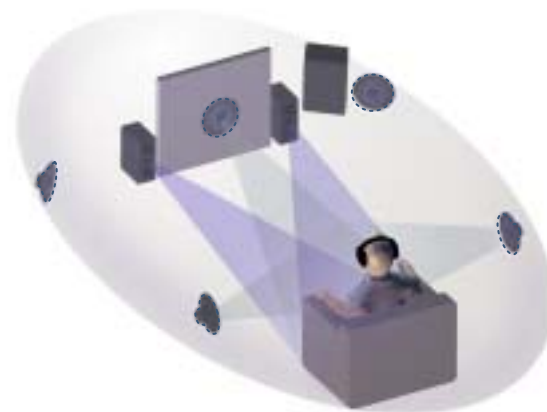

ADV-M71 + SYS-A2.1L

World's First! » Dolby Virtual Speaker

The new D-M71DVSXP is the first DVD system in the world to include Dolby Virtual Speaker, the latest revolutionary surround format developed by Dolby Laboratories. Signals decoded into 5.1 channels are processed by Dolby Virtual Speaker to produce surround sound with localization more accurate than conventional virtual surround systems. Since surround sound can be enjoyed from just the 2 front speakers, there is no need for center or surround speakers, saving space and money, or worrying about how to place them in the room.

» Dolby Headphone

Dolby Headphone allows listeners to achieve the same quality of acoustic characteristics through headphones as they can from the speakers. This means that listeners can enjoy the dynamic surround sound of their home theater in the middle of the night, for instance, when neighbors might otherwise be disturbed.

» Attractive Tactile design in a compact body

The D-M71DVSXP is just 210 mm wide and 95 mm high, the sturdy aluminum front panel and the tastefully plated operating buttons. Imparting a sense of presence as the core of the system, the D-M71DVSXP inherits the distinctive half-mirror window and blue displays featured on our acclaimed D-M31 personal audio components.

» High-speed, high-performance DSP

To faithfully reproduce a wide variety of original sound signals, it includes the Hammer Head SHARC from Analog Devices, Inc., a high-speed, high-performance DSP normally featured in DENON's high-end A/V surround amps/receivers.

» Quick Set Up function (OSD)

» Dedicated headphone amplifier equipped

» DVD Auto Power Off

» Plays JPEG files recorded on CD-R/RW discs

» Plays Kodak Picture CD

» Equipped with optical digital inputs and outputs

» A wealth of analog inputs and output

» Tone controls and Super Dynamic Bass (SDB) circuit

» Adjustable Cross-Over Switching for Subwoofer (80, 120, 150, 180 Hz)

» Wide selection of surround modes

- Basic decoding functions (Dolby Digital, dts, PCM)
- Surround formats (Dolby Virtual Speaker, Dolby Headphone, Dolby Pro Logic II)
- DENON original DSP simulations (Rock Arena, Jazz Club, Video Game [5.1 ch setting: Mono Movie, Matrix, 5-channel Stereo])

» Plays MP3 and WMA files

» On-screen display (OSD)

» A variety of playback modes

- Repeat modes: 1 track, All tracks, A-B segments
- Programmed Play: Up to 20 preselected tracks

» 40-station FM/AM Preset Memory

» FM Auto Preset Memory

» A variety of timer functions: includes Everyday, Once, and Sleep timers

» System remote control with Preset Memory, for ease of use and functionality

» Expandable to a 5.1-channel playback system

PRE OUT jacks for center, surround L/R, and powered sub woofer, listeners can enjoy powerful 2.1-channel virtual surround sound by connecting powered sub woofer, or the system can be further expanded by adding amplifier, center and surround speakers to create a genuine 5.1-channel surround system.