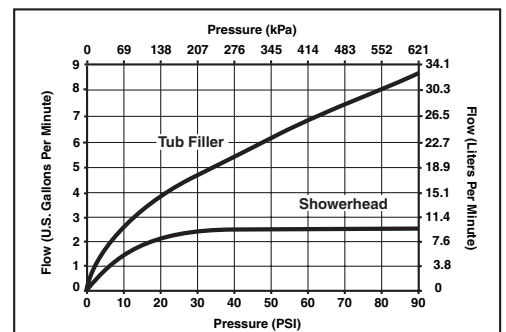

COMPLIES WITH:

- ASME A112.18.1 / CSA B125.1
- ASSE 1016

RP5836 (Slip-On) RP17453 (Non-Metallic) RP17454 (Metallic)	
RP5834 RP19820 (Slip-On)	
RP5833 RP5835	
RP36498 (Slip-On Metallic)	
RP19895	

RP38357 Touch-Clean® Showerhead	
RP40595 Touch-Clean® Showerhead	
RP46384 1.6 GPM H₂O Showerhead