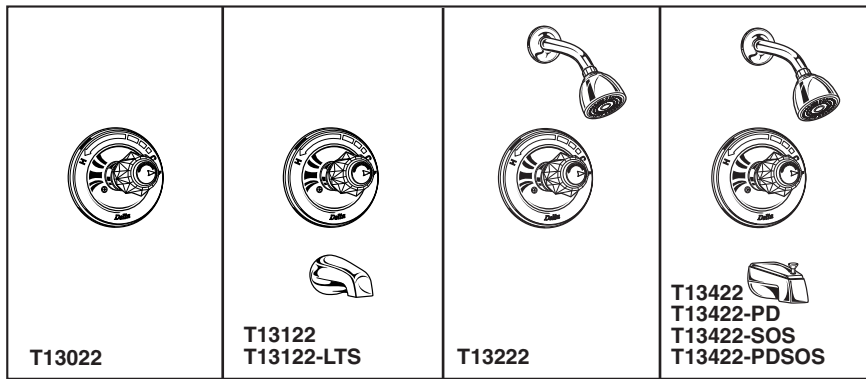

# TUB AND SHOWER FAUCET TRIM

Submitted Model No.: \_\_\_\_\_  
 Specific Features: \_\_\_\_\_

- Valve Only (T13022 Series)
- Tub Only (T13122 Series)
- Shower Only (T13222 Series)
- Tub/Shower (T13422 Series)

## STANDARD SPECIFICATIONS:

- Monitor® 13 Series pressure balanced bath mixing valve with Scald-Guard®.
- Maintains a balanced pressure of hot and cold water even when a valve is turned on or off elsewhere in the system.
- For use with MultiChoice™ Universal rough valve body. (R10000 Series)
- Back-to-back installation capability.
- Solid brass fabricated body.
- Temperature only controlled with handle. Clear knob handle with red/blue indicators.
- Field adjustable to limit handle rotation into hot water zone.
- 120° maximum handle rotation.
- All parts replaceable from the front of the valve.
- Models with "LTS" Suffix supplied with 7" long non-diverter slip on spout (RP36498).
- Models with "SOS" suffix supplied with slip-on spout for 1/2" C.W.T.
- Models with "PD" suffix supplied with 6" long pull-down diverter spout (RP17453).