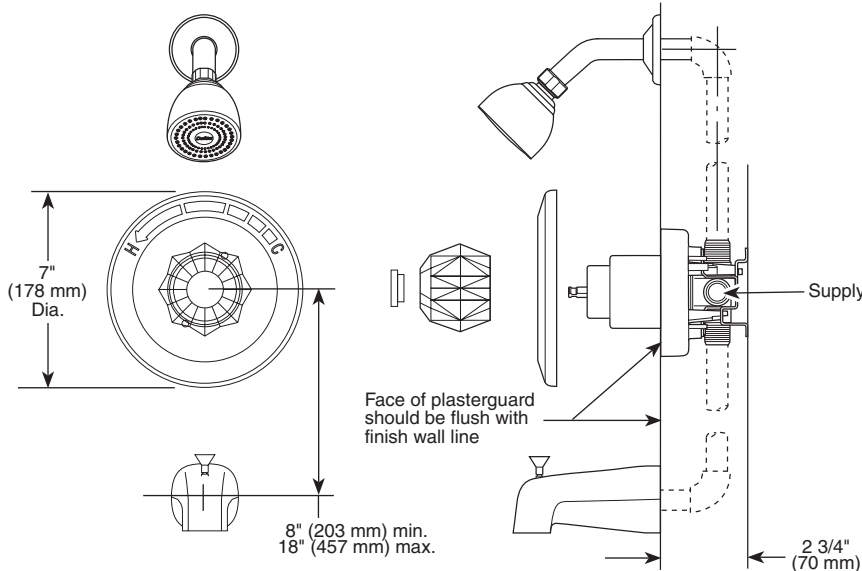

# TUB AND SHOWER FAUCET TRIM

Submitted Model No.: \_\_\_\_\_  
 Specific Features: \_\_\_\_\_

- Valve Only (T13022 Series)
- Tub Only (T13122 Series)
- Shower Only (T13222 Series)
- Tub/Shower (T13422 Series)

## STANDARD SPECIFICATIONS:

- Monitor® 13 Series pressure balanced bath mixing valve with Scald-Guard®.
- Maintains a balanced pressure of hot and cold water even when a valve is turned on or off elsewhere in the system.
- For use with MultiChoice™ Universal rough valve body. (R10000 Series)
- Back-to-back installation capability.
- Solid brass fabricated body.
- Temperature only controlled with handle. Clear knob handle with red/blue indicators.
- Field adjustable to limit handle rotation into hot water zone.
- 120° maximum handle rotation.
- All parts replaceable from the front of the valve.
- Models with "LTS" Suffix supplied with 7" long non-diverter slip on spout (RP36498).
- Models with "SOS" suffix supplied with slip-on spout for 1/2" C.W.T.
- Models with "PD" suffix supplied with 6" long pull-down diverter spout (RP17453).