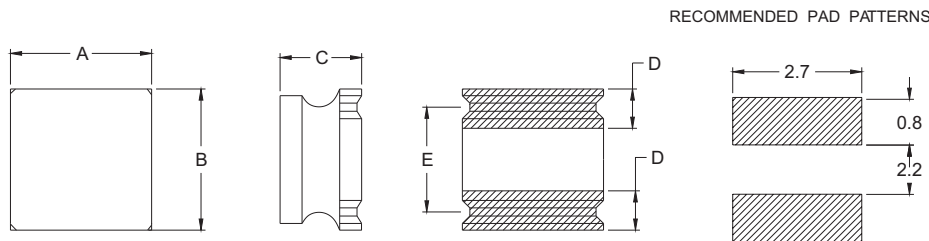

SMT Power Inductor

SIG3010 Type

Features

- RoHS compliant.
- Halogen free compliant.
- Low profile (1.0mm max. height), SMD type.
- Shielded
- Self-leads, suitable for high density mounting.
- High energy storage and low DCR.
- Provided with embossed carrier tape packing.
- Ideal for power source circuits, DC-DC converter, DC-AC inverters inductor applications.
- In addition to the standard versions shown here, customized inductors are available to meet your exact requirements.

Mechanical Dimension:

UNIT : mm/inch
 A = 3.00 ± 0.1 / 0.118 ± 0.004
 B = 3.00 ± 0.1 / 0.118 ± 0.004
 C = 1.00 / 0.039 MAX.
 D = 0.90 ± 0.2 / 0.035 ± 0.008
 E = 1.90 ± 0.2 / 0.075 ± 0.008

Electrical Characteristics: 25°C: 100KHz, 0.1V