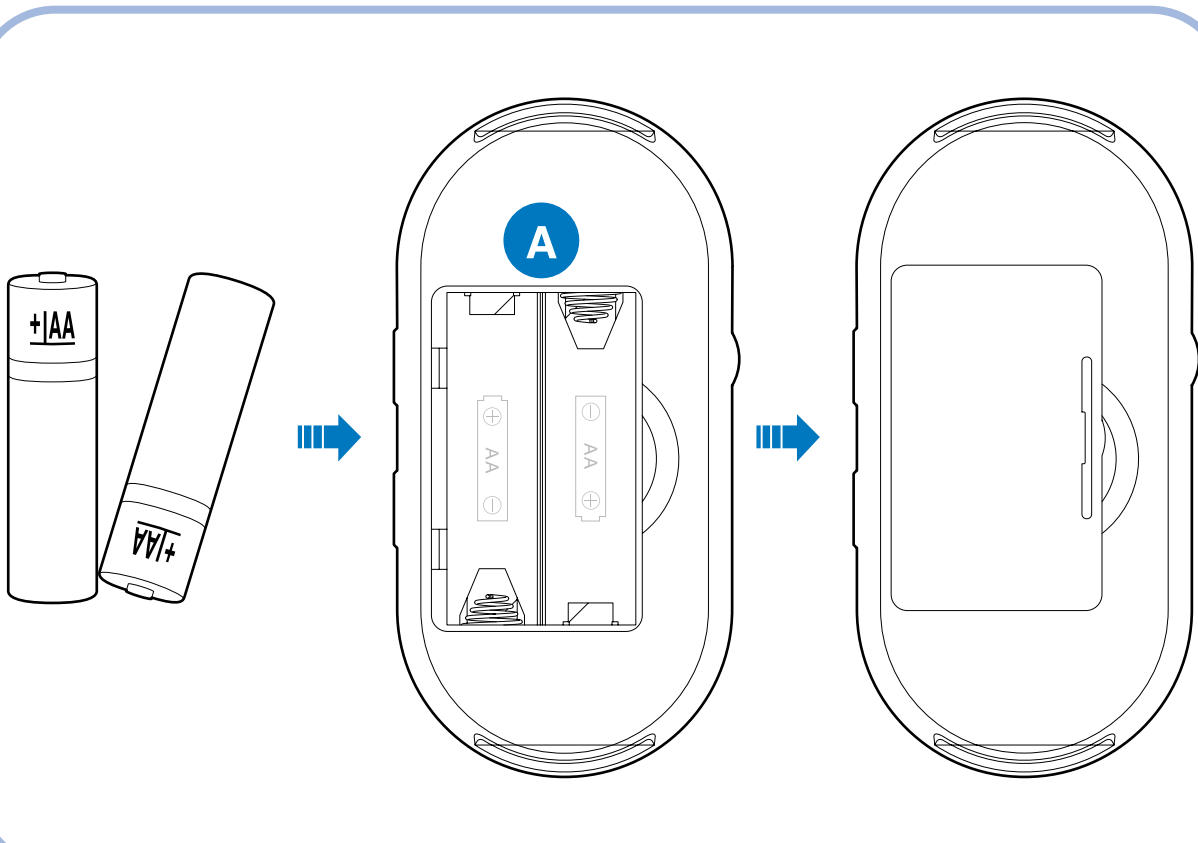

PN 03M201550001 Rev. A

Thank you for choosing another quality product from Creative Labs. The Creative Headphones HQ-2300D consists of a pair of premium stereo headphones plus a palm-sized portable Dolby Digital and DTS decoder, which includes Dolby Headphone technology. This allows you to listen to music, watch movies, or play video games with the dramatic surround effects of a 5.1-channel soundtrack.

Wij danken u hartelijk dat u voor een kwaliteitsproduct van Creative Labs hebt gekozen. De HQ-2300D-hoofdtelefoonset van Creative bestaat uit een kwalitatief hoogstaand stereo hoofdtelefoonstelsel plus een draagbare Dolby Digital- en DTS-decoder op palmformaat, met ingebouwde Dolby-hoofdtelefoontechnologie.

Tak, fordi du valgte endnu et kvalitetsprodukt fra Creative Labs. Creative Headphones HQ-2300D består af et par førsteklasses stereohovedtelefoner plus en bærbart Dolby Digital- og DTS-dekoder med Dolby Headphone-teknologi, der er så lille, at den kan ligge i hånden. Med den kan du lytte til musik, se film eller spille videospil med dramatiske surround-effekter fra et 5.1-kanalers lydspor.

Precautions
English EN
Do not load batteries with polarities (+/-) reversed.
Do not force batteries into the battery compartment.
Do not short-circuit the battery with metallic objects such as key holders or jewellery.

Table with 7 columns: English, Français, Deutsch, Italiano, Español, Nederlands, Português. It lists technical specifications and instructions in multiple languages, such as 'Battery compartment', 'Volume Control', and 'Game consoles with optical connectivity'.

Table with 10 columns: Norsk, Suomi, Svenska, Dansk, Český, Polski, Russkij, Magyar. It lists technical specifications and instructions in multiple languages, such as 'Batteriom', 'Volumkontroll', and 'Spilkonsoller med optisk kontakt'.