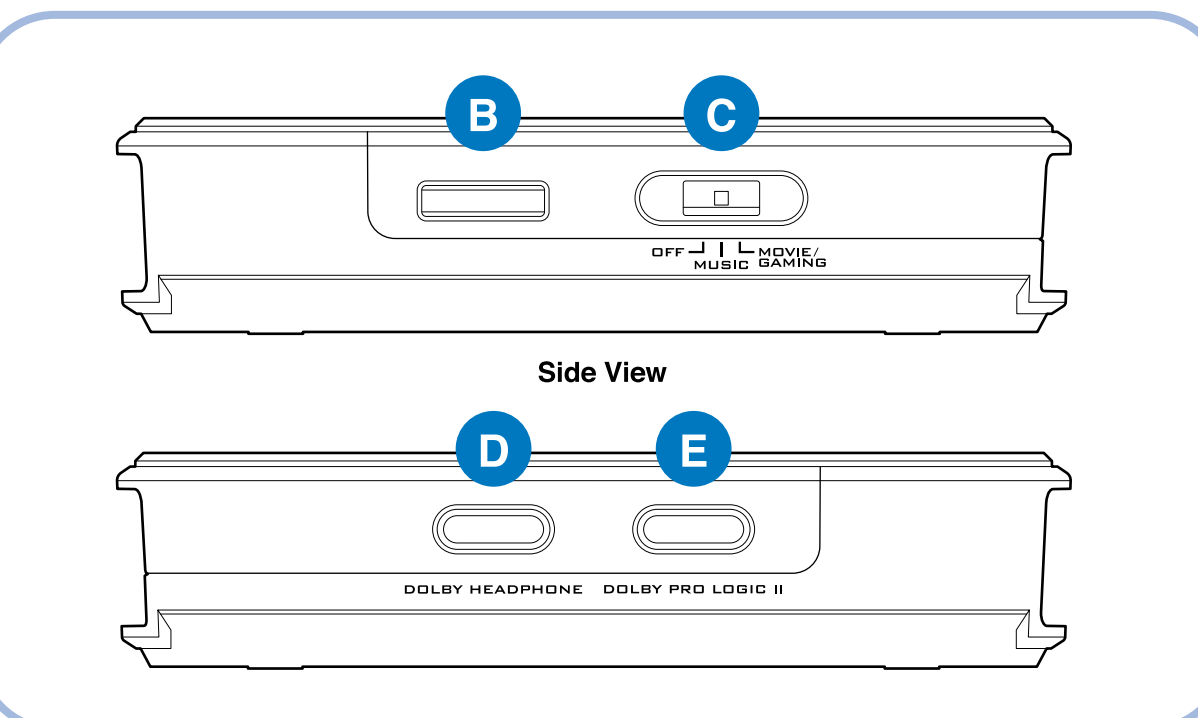

PN 03M201550001 Rev. A

Thank you for choosing another quality product from Creative Labs. The Creative Headphones HQ-2300D consists of a pair of premium stereo headphones plus a palm-sized portable Dolby Digital and DTS decoder, which includes Dolby Headphone technology. This allows you to listen to music, watch movies, or play video games with the dramatic surround effects of a 5.1-channel soundtrack.

Wij danken u hartelijk dat u voor een kwaliteitsproduct van Creative Labs hebt gekozen. De HQ-2300D-hoofdtelefoonset van Creative bestaat uit een kwalitatief hoogstaand stereo hoofdtelefoonstelsel plus een draagbare Dolby Digital- en DTS-decoder op palmformaat, met ingebouwde Dolby-hoofdtelefoontechnologie.

Tak, fordi du valgte endnu et kvalitetsprodukt fra Creative Labs. Creative Headphones HQ-2300D består af et par førsteklasses stereohovedtelefoner plus en bærbart Dolby Digital- og DTS-dekoder med Dolby Headphone-teknologi, der er så lille, at den kan ligge i hånden. Med den kan du lytte til musik, se film eller spille videospil med dramatiske surround-effekter fra et 5.1-kanalers lydspor.

Precautions
English EN
Do not load batteries with polarities (+/-) reversed.
Do not force batteries into the battery compartment.
Do not short-circuit the battery with metallic objects such as key holders or jewellery.

Table with 7 columns: English, Français, Deutsch, Italiano, Español, Nederlands, Português. It lists technical specifications and instructions in multiple languages, such as 'Battery compartment', 'Volume Control', and 'Game consoles with optical connectivity'.

Table with 10 columns: Norsk, Suomi, Svenska, Dansk, Český, Polski, Russkij, Magyar. It lists technical specifications and instructions in multiple languages, such as 'Batteriom', 'Volumkontroll', and 'Spilkonsoller med optisk kontakt'.