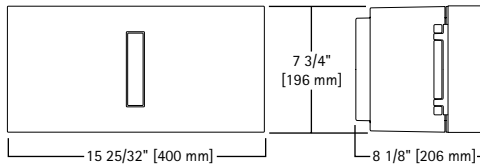

DIMENSIONS

ORDERING INFORMATION

SAMPLE NUMBER: ENC-150-MH-120-EB-3S-BK-LG-L

Product Family ENC=ENTRI Round Clean	Lamp Wattage HID¹ 39=39W 70=70W 100=100W 150=150W Compact Fluorescent² 26=26W 32=32W 42=42W 52=52W³ 57=57W⁴ 64=64W³ 84=84W³ Halogen⁵ 100=100W 150=150W 250=250W	Lamp Type MH=Metal Halide WS=White SON High Pressure Sodium⁶ CF=Compact Fluorescent⁷ HL=Quartz Halogen	Voltage⁹ 120=120V 208=208V 240=240V 277=277V 347=347V 480=480V DT=Dual-Tap Wired 277V⁹ MT=Multi-Tap Wired 277V¹⁰ TT=Triple-Tap Wired 347V¹¹ UNV=120-277V Universal Electronic Ballast	Ballast MB=Magnetic Ballast¹² EB=Electronic Ballast¹² X=None (for Halogen Lamp)	Optical System Downlight or Uplight (HID or Halogen) 3S=Type III FT=Forward Throw FX=Wall Grazing Optic TS=Tight Spot Downlight and Uplight (HID and Halogen) 3SG=Type III, 90% Main/10% Secondary Glow 3SP=Type III with Pencil Secondary FTG=Forward Throw, 90% Main/10% Secondary Glow FTP=Forward Throw with Pencil Secondary FXF=Wall Grazing Optic, 50% up/50% Down TSF=Tight Spot, 50% up/50% Down Compact Fluorescent CFG=90% Main + 10% Secondary Glow CFM=100% Main, Up or Downlighting	Colors (add as suffix/must specify)¹³ BK=Black AP=Grey BZ=Bronze WH=White DP=Dark Platinum GM=Graphite Metallic	Options & Accessories (See Below)

Optional Luminous Faceplate Insert¹⁴

LG=Luminous Glass Insert
LGO=Luminous Glass Insert with Warm Orange Gel
LGR=Luminous Glass Insert with Red Gel
LGB=Luminous Glass Insert with Bright Blue Gel
LGG=Luminous Glass Insert with Deep Green Gel

Options¹⁴

F=Single Fuse (120, 277 or 347V) Specify Voltage
FF=Double Fuse (208, 240 or 480V) Specify Voltage
DSAB=Dual Fluorescent Switching Control Adapter Box¹⁵
QAB=Quartz Restrike Adapter Box
EMAB=Quartz Restrike with Delay Adapter Box (Also Strikes at Cold Start)
EM/SCAB=Quartz Emergency Separate Circuit Adapter Box
CF/EMAB=Emergency Battery Backup Adapter Box (Specify 120 or 277V)¹⁶
PC=Button Type Photocontrol (specify voltage)
WG=Wire Guard¹⁷
FRM=Frosted Main Flat Glass
FRS=Frosted Secondary Flat Glass¹⁸
L=Lamp Included (Standard for all Halogen lamps)

Accessories¹⁹

VA2001-XX=Thru-way Box
VA2002-XX=Wire Guard Kit

Certifications

IP66 Rated	U.L. 1598		FCO Full Cutoff
CSA Listed	40°C Ambient	ISO 9001	

NOTE: 250W Quartz requires thru-way mounting box. 150W requires magnetic ballast.

WATTAGE TABLE	ENC
Metal Halide	39, 70, 100, 150W
White Son HPS	100W
Compact Fluorescent	26, 32, 42, 57W
Dual Compact Fluorescent	(2) 26, (2) 32, (2) 42W
Quartz Halogen	100, 150, 250W