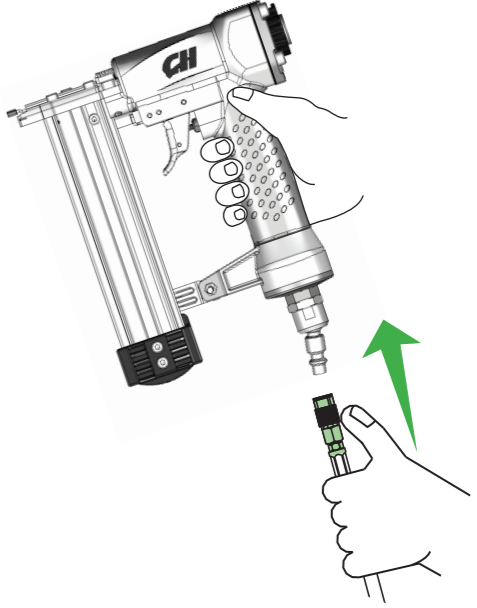

**2** **Attach** air hose to regulator outlet. **Adjust** regulator knob so outlet pressure is between 60 psi and 100 psi.

**3** **Load** fasteners. See manual for further information regarding length and type of fasteners.

**Press** magazine latch button and pull magazine open.

**Load** pins with points all the way into the groove.

**Close** magazine.

**4** **Attach** coupler on air hose to nailer inlet.

Cloueuse de pointes  
Clavadora de clavos  
sin cabeza