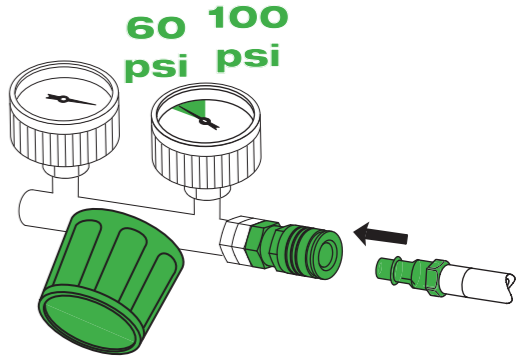

**2** **Attach** air hose to regulator outlet. **Adjust** regulator knob so outlet pressure is between 60 psi and 100 psi.

**3** **Load** fasteners. See manual for further information regarding length and type of fasteners.