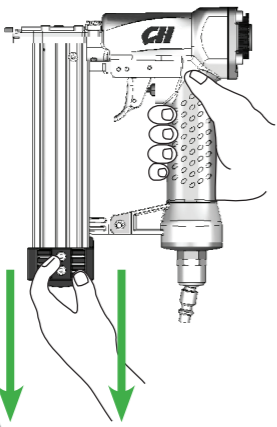

**2** **Attach** air hose to regulator outlet. **Adjust** regulator knob so outlet pressure is between 60 psi and 100 psi.

**3** **Load** fasteners. See manual for further information regarding length and type of fasteners.

**Press** magazine latch button and pull magazine open.

**Load** pins with points all the way into the groove.

**Close** magazine.

**4** **Attach** coupler on air hose to nailer inlet.

Cloueuse de pointes  
Clavadora de clavos  
sin cabeza