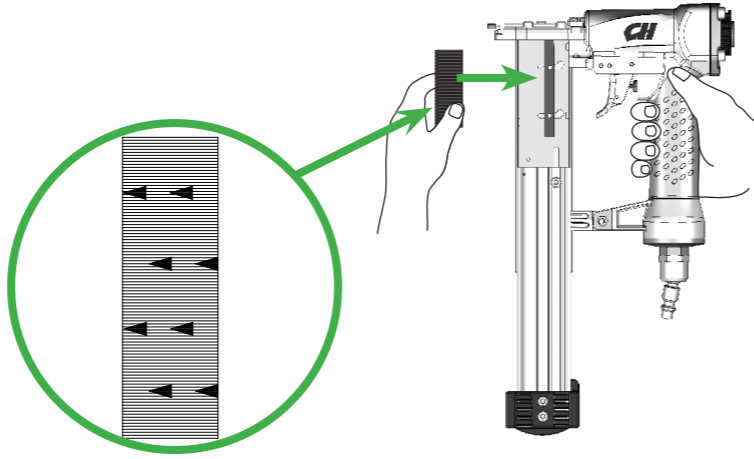

**2** **Attach** air hose to regulator outlet. **Adjust** regulator knob so outlet pressure is between 60 psi and 100 psi.

**3** **Load** fasteners. See manual for further information regarding length and type of fasteners.

**Press** magazine latch button and pull magazine open.

**Load** pins with points all the way into the groove.

**Close** magazine.

**4** **Attach** coupler on air hose to nailer inlet.

Cloueuse de pointes  
Clavadora de clavos  
sin cabeza