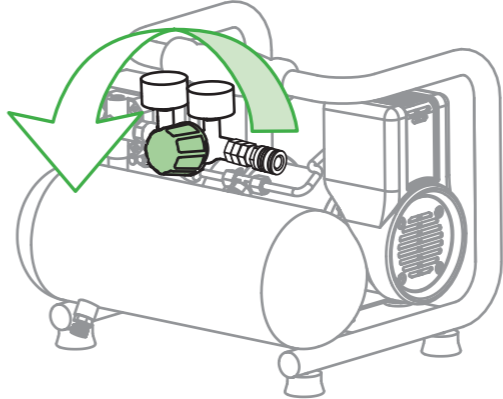

Setup Like a Pro

Easy Setup Guide

Projects are easier with **Campbell Hausfeld** products.

Thank you for deciding to purchase a Campbell Hausfeld product. We are dedicated to providing tools that help you to complete your projects **Like a Pro.**

© 2010 Campbell Hausfeld/Scott Fetzer
IN730500AV 6/10

1 **Close** pressure regulator, **Turn ON** compressor and **Allow** tank to reach maximum pressure.

NOTICE: To operate this tool you will need at least a 1 gallon compressor.

2 **Attach** air hose to regulator outlet. **Adjust** regulator knob so outlet pressure is between 60 psi and 100 psi.