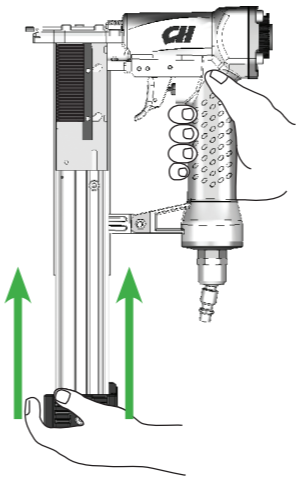

**2** **Attach** air hose to regulator outlet. **Adjust** regulator knob so outlet pressure is between 60 psi and 100 psi.

**3** **Load** fasteners. See manual for further information regarding length and type of fasteners.

**Press** magazine latch button and pull magazine open.

**Load** pins with points all the way into the groove.

**Close** magazine.

**4** **Attach** coupler on air hose to nailer inlet.

Cloueuse de pointes  
Clavadora de clavos  
sin cabeza