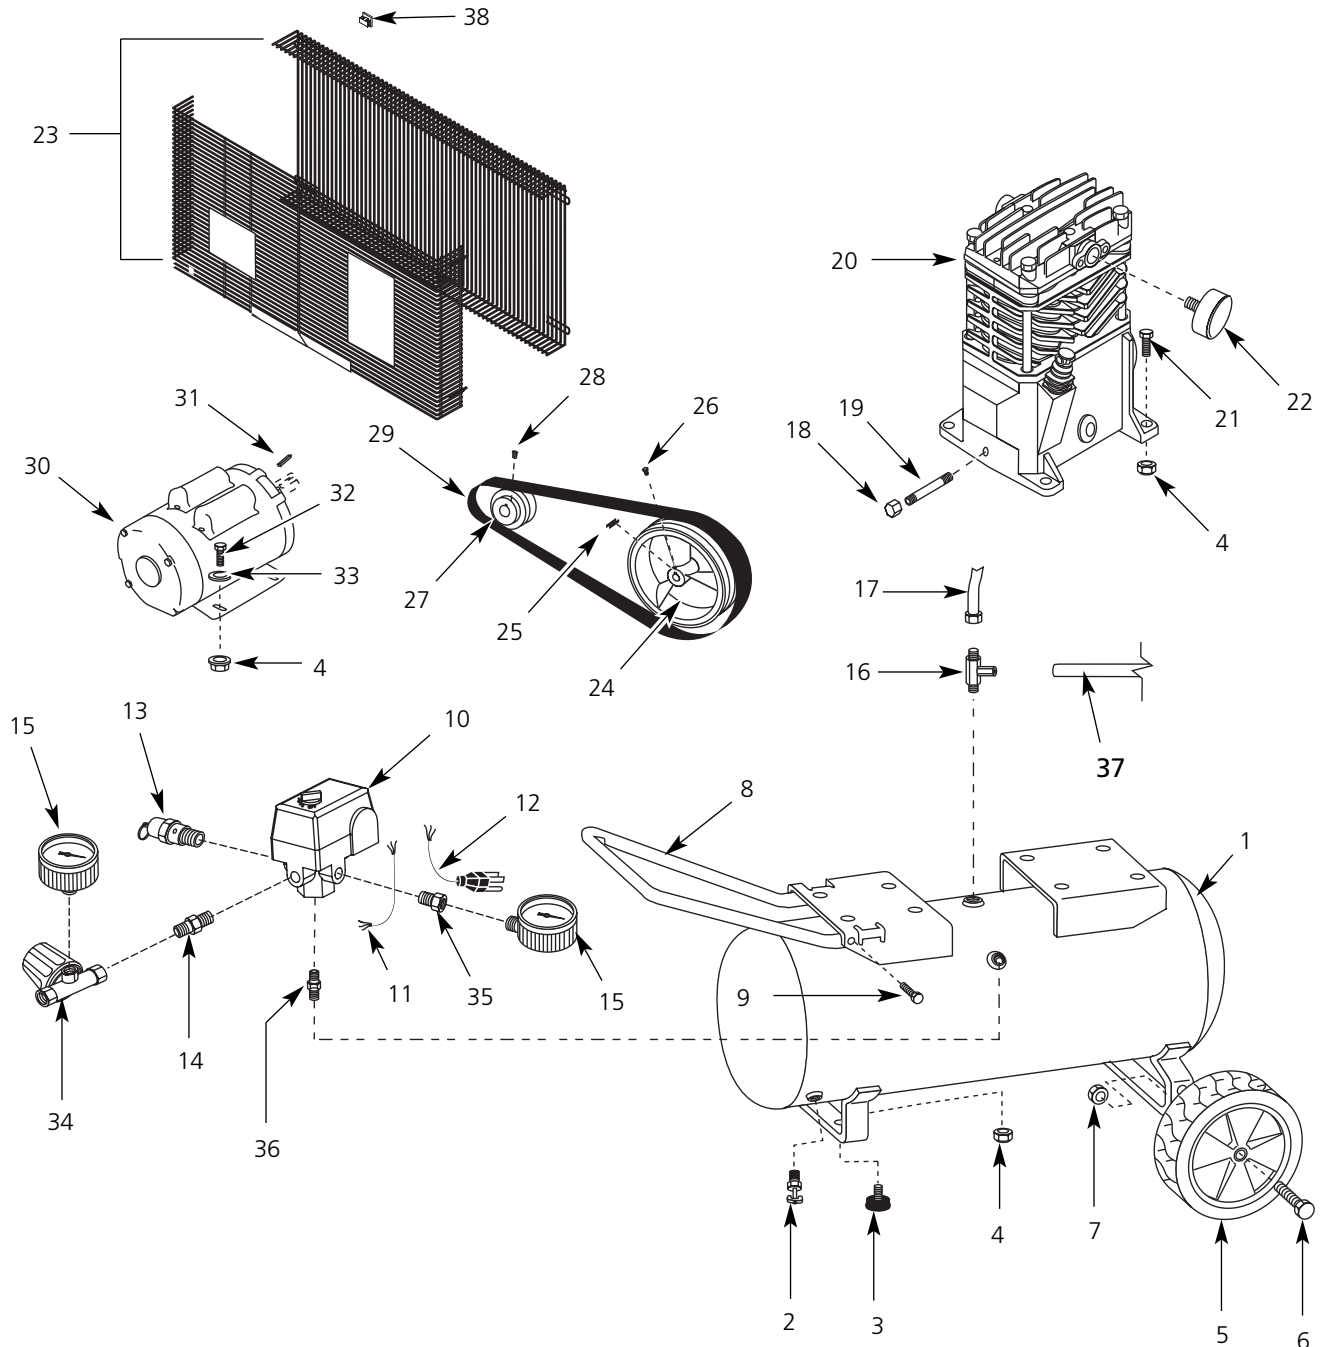

Replacement Parts List
Liste de Pièces de Rechange
Lista de Repuestos

VT640300, VT640400, VT640600

For replacement parts or technical assistance, call 1-800-543-6400

Please provide following information:

- Model number
- Serial number (if any)
- Part description and number as shown in parts list

Address parts correspondence to:

Campbell Hausfeld
Attn: Customer Service
100 Production Drive
Harrison, OH 45030

Repair Parts List

Ref. No.	Description	Part Number For Models			Qty
		VT640300	VT640600	VT640400	
1	Tank	AR044700CG	AR044800CG	AR044800CG	1
2	Drain cock	D-1403	D-1403	D-1403	1
3	Rubber foot kit	HL021300AV	HL021300AV	HL021300AV	2
4	5/16 in. - 18 Locknut	--	--	--	10
5	10 in. Wheel	▲	▲	▲	2
6	Axle bolt	▲	▲	▲	2
7	Hex nut	▲	▲	▲	2
8	Handle	■	■	■	1
9	Handle screw	■	■	■	1
10	Pressure switch	CW217400AV	CW217400AV	CW217400AV	1
11	Motor cord	EC012800AV	EC012800AV	EC012800AV	1
12	Power cord and plug assembly	EC012601AV	EC012601AV	EC012901AV	1
13	ASME Safety valve	V-215105AV	V-215105AV	V-215105AV	1
14	1/4 in. Nipple	--	--	--	1
15	Gauge	GA016300AV	GA016300AV	GA016300AV	2
16	Check valve	VT911300AV	VT911300AV	VT911300AV	1
17	Discharge tube	VT910700AV	VT910700AV	VT910700AV	1
18	Oil drain cap	ST150100AV	ST150100AV	ST150100AV	1
19	Oil drain extension	ST083800AV	ST083800AV	ST083800AV	1
20	◆ Pump	VT480000KB	VT480000KB	VT470000KB	1
21	5/16 in. - 18 x 1 1/4 in. Screw	ST016000AV	ST016000AV	ST016000AV	4
22	Filter assembly	VH901700AV	VH901700AV	VH901700AV	1
23	Belt guard assembly	VT911000AV	VT911000AV	VT911000AV	1
24	Flywheel	PU015900AJ	PU015900AJ	PU015900AJ	1
25	3/16 in. Key	KE000900AV	KE000900AV	KE000900AV	1
26	3/8 in. - 16 x 3/4 in. Setscrew	--	--	--	1
27	Pulley	PU015200AV	PU015200AV	PU012600AV	1
28	1/4 in. - 20 x 1/2 in. Setscrew	--	--	--	1
29	Belt	BT020400AV	BT020400AV	BT020400AV	1
30	Electric motor	MC015502SJ	MC015502SJ	MC015403SJ	1
31	3/16 in. sq. x 1 1/4 in. Key	KE000903AV	KE000903AV	KE000903AV	1
32	5/16 in. - 18 Hex head screw	--	--	--	4
33	5/16 in. Washer	--	--	--	4
34	Regulator	RE206203AV	RE206203AV	RE206203AV	1
35	1/4 in. x 1/8 in. Reducer	--	--	--	1
36	1/4 in. Nipple	--	--	--	1
37	Unloader Tube (includes nut and ferrule)	VT911500AV	VT911600AV	VT911600AV	1
38	Beltguard connector	VT911100AV	VT911100AV	VT911100AV	6
△	Warning decal 3 Piece	DK747600AV	DK747600AV	DK747600AV	1
REPAIR PARTS KITS					
▲	Wheel Kit	VT910600AV	VT910600AV	VT910600AV	
■	Handle Kit	VT910800AV	VT910800AV	VT910800AV	
--	Not available				
◆	See compressor nameplate for exact model number when ordering pump repair parts.				
△	Not shown