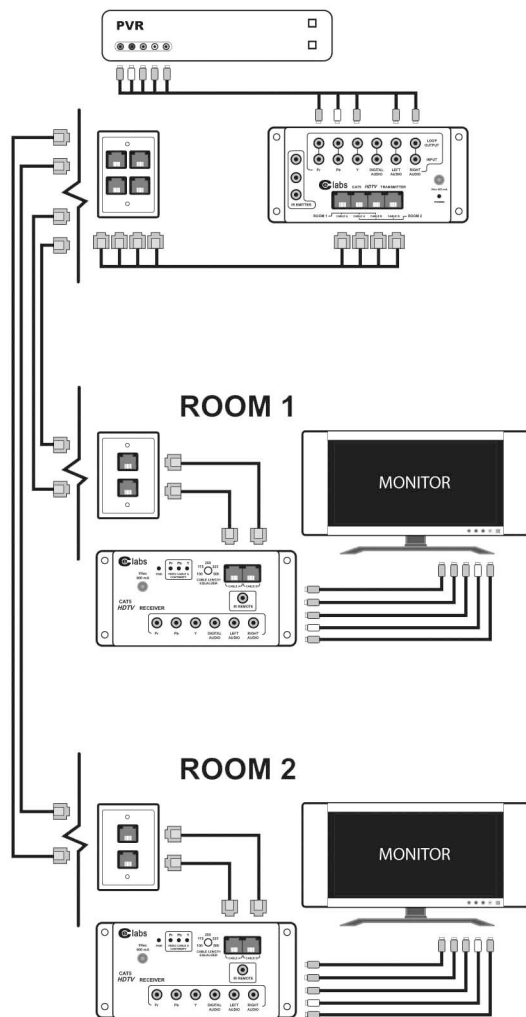

CAT5 TX - Transmitter

- Active amplification ensures high quality transmission
- Loop output for use of additional CAT5 transmitters
- Two CAT5 outputs for additional location
- Discrete passive IR channel for the use of external IR remote control systems

CAT5 RX - Receiver

- Cable length equalizer for long distances
- Video continuity LEDs to ensure all signals are transmitting
- IR port

© 2008 Cable Electronics, Inc. and CE labs are registered trademarks of Cable Electronics, Inc. All rights reserved.

CAT5TX/RX

HIGH DEFINITION DIGITAL MEDIA PLAYER

Distribution Hub & Receiver

Distribute high definition component or composite video and digital or left or right audio over extended distances using CAT5 wire. Video & audio loop output to accommodate future expansion to additional CAT5 transmitters and receivers.

Video

Nominal Input Level: 1 Volt peak to peak

Gain: 1 Volt into 75 ohms (2 Volts unterminated)

Input Impedance (CAT5 TX): 75 ohms

Output Impedance (CAT5 RX): 75 ohms

Isolation port to port: > 65 dB

Isolation out to input: > 80 dB