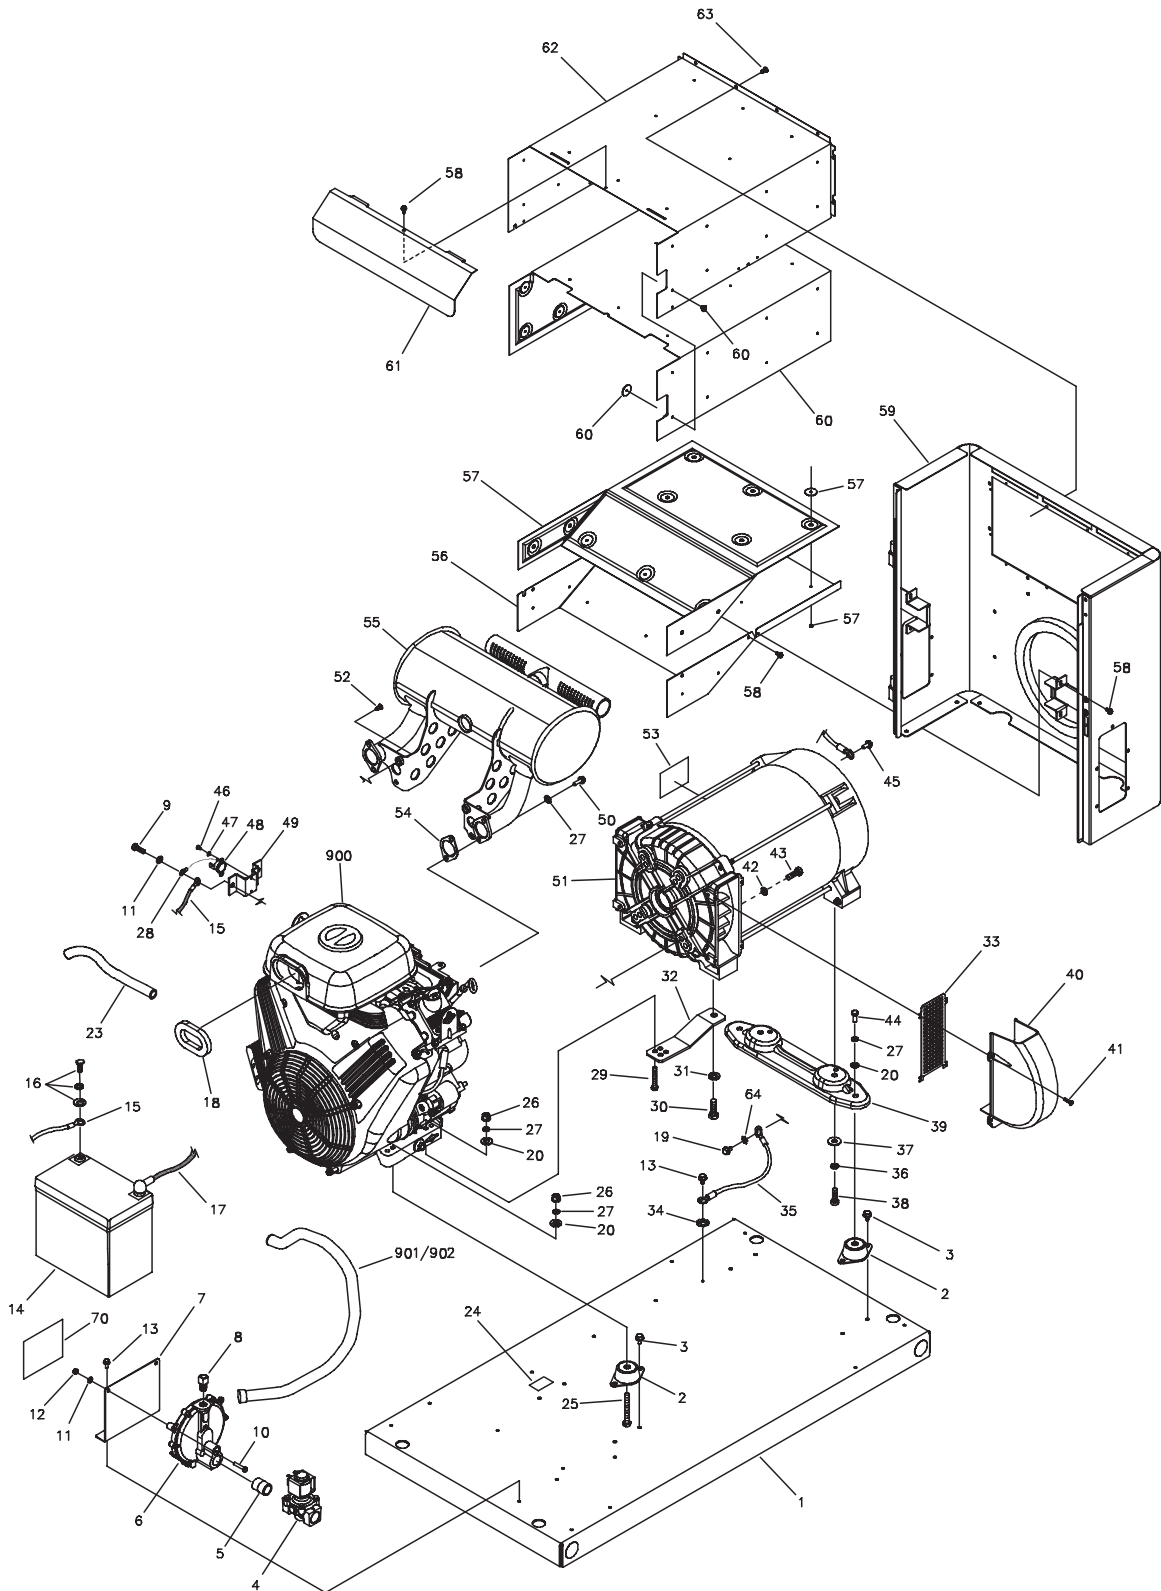

Exploded View - Main Unit

Copyright © 2008 Briggs & Stratton Power Products Group, LLC. All rights reserved. No part of this material may be reproduced or transmitted in any form by any means without the express written permission of Briggs & Stratton Power Products Group, LLC.

Illustrated Parts List - Main Unit

Item	Part #	Description	Item	Part #	Description
1	AA203030GS	BASE, Mounting	48	186205GS	SWITCH, Oil Temp
2	187594GS	MOUNT, Vibration	49	194699GS	PLATE, Switch Oil Temp
3	24910GS	HHS, Trilobular 5/16 - 18 x 1/2	50	809743	SCREW
4	194683GS	SOLENOID, Gas Fuel	51	NSP	ASSY, Alternator (see page 7)
5	194829GS	FITTING, Coupling	52	692062	SCREW
6	194830GS	REGULATOR	53	193506GS	DECAL, Caution Hot Surface
7	195936GS	BRACKET, Mounting Solenoid	54	809872	GASKET
8	202382GS	FITTING, 3/4 Flare to 3/8 NPT	55	202885GS	MUFFLER
9	*	HHCS, M6 - 1.0 x 16	56	202884GS	BASE, Muffler Box
10	*	HHCS, M6 - 1.0 x 30	57	203533GS	KIT, Insulation, Muffler Box Base
11	*	WASHER, 1/4 Lock	58	56893GS	CRIMPTITE, 10 - 24 x 1/2
12	*	NUT, M6 - 1.0	59	203407GS	ASSY, Bulkhead, Alternator End w/Insulation
13	B4300GS	HHS, Trilobular, 1/4 - 20 x 1/2	60	203534GS	KIT, Insulation, Muffler Box Top
14	194818GS	BATTERY	61	194682GS	COLLECTOR, Muffler Box
15	185939UGS	WIRE-A, Black	62	202883GS	BOX, Muffler Top
16	198913GS	KIT, Battery Hardware	63	192445GS	SCREW, 10 - 32 x 5/8
17	198593DGS	WIRE-A, Red	64	*	WASHER, M6 Shakeproof
18	202958GS	TUBE, Air Cleaner	70	205397GS	DECAL, Requirements, Fuel
19	B4995GS	HHS, Trilobular, 1/4-20 x 7/8	900	§	ENGINE
20	*	WASHER, Flat 5/16 - M8	901	843644	FUEL HOSE
23	1723165SM	HOSE, Oil Drain	902	843438	CLAMP
24	186649GS	DECAL, Oil Drain	Items Not Illustrated		
25	*	HHCS, 5/16 - 18 x 2.5 Full Thread	203420GS		MANUAL, Install
26	*	NUT, 5/16 - 18	203421GS		MANUAL, Operator's
27	*	WASHER, Lock 5/16 - M8	MS3483		MANUAL, Engine
28	186790CGS	WIRE	203398GS		KIT, Manual/Accessory, HGS
29	*	HHCS, 5/16 - 18 x 2"	203374GS		PAINT, Touchup, HGS, Continuum Charcoal
30	*	HHCS, M12 - 1.75 x 35	198811GS		PAINT, Touchup, Bottle, Metallic Silver 1/2oz
31	*	WASHER, M12	B3518GS		CAP, Funnel Oil Bottle
32	B194685GS	SUPPORT, Engine/Alternator, Black	202295GS		HOSE, Flex
33	202922GS	SCREEN	198866GS		KIT, Led Remote
34	*	WASHER, Shakeproof Ext. M6-1/4	204021GS		KIT, Decals, Service
35	185939WGS	WIRE, Ground	Optional Accessories		
36	*	WASHER, 3/8 Lock	199475GS		PAINT, Touchup, Spray, Silver, 12oz
37	*	WASHER, Flat, 3/8 - M10	203417GS		PAINT, Touchup, Spray, Continuum Charcoal, 12oz
38	*	HHCS, 3/8 - 16 x 1	6030		KIT, Cold Weather (Includes Battery and Oil Warmers)
39	B198896GS	BRACKET, Mounting Alternator, Black	* - Items without part numbers are common fasteners and are available at local hardware stores.		
40	202761GS	DUCT, Air	§ - Contact Engine Manufacturer		
41	*	SCREW, M5.8 x 10, Taptite			
42	*	WASHER, Lock 3/8			
43	*	SHCS, 3/8 - 16 x 1-1/4			
44	*	HHCS, 5/16 - 18 x 3/4			
45	B4300GS	HHS, Trilobular, 1/4 - 20 x 1/2			
46	*	PPHMS, 4-40 x 0.19			
47	*	WASHER, Lock #4			

* - Items without part numbers are common fasteners and are available at local hardware stores.

§ - Contact Engine Manufacturer