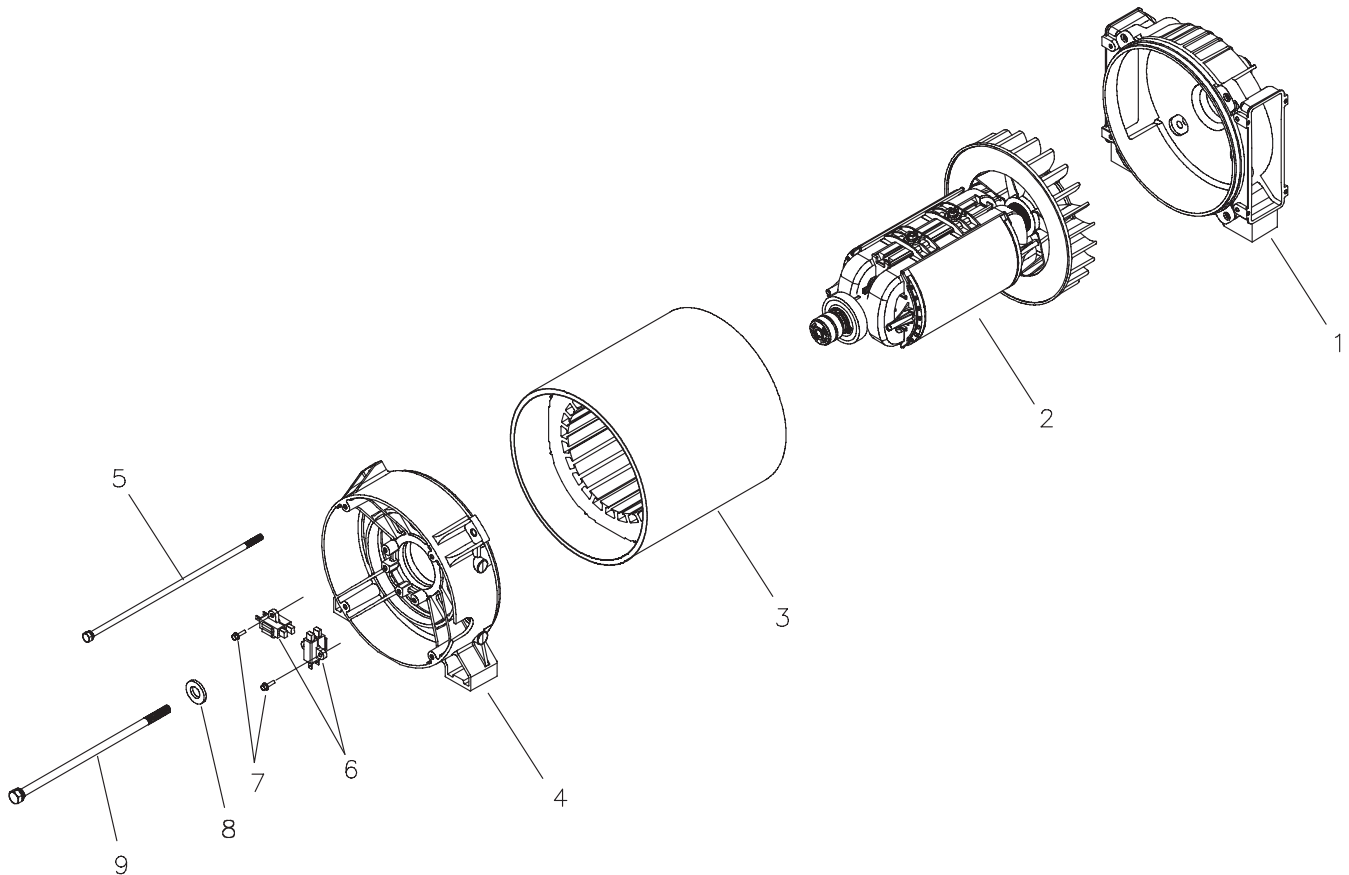

# Exploded View & Illustrated Parts List - Control Panel

Item	Part #	Description
1	198911GS	ASSY, Cover, Circuit Breaker w/Decals
2	*	SCREW, 10 x 0.62, Plastite
3	202593GS	BREAKER, Circuit 100A, 2P
4	192770GS	BRACKET, Mounting Breaker
5	199011GS	LUG, Ground Connect
6	191991GS	BOLT, 1/4-10 x 1, Plastite
7	198573GS	FUSE, Auto Type 15 Amp
8	202118GS	ASSY, Control Panel
9	197492GS	SCREW, PT, M4 - 1.79 x 16.0
10	198910GS	ASSY, Duct, Engine Air w/Decals
12	198549GS	DECAL, Terminal Block
13	198550GS	DECAL, Ground, Neutral
14	205393GS	DECAL, Warning, Outdoor Install
15	193297GS	DECAL, Caution, Standby
16	205392GS	DECAL, Warning, Auto Start

# Exploded View & Illustrated Parts List - Alternator

Item	Part #	Description
1	195235GS	ADAPTER, Mounting, Alternator
2	199252GS	ASSY, Rotor
3	199254GS	STATOR
4	195234GS	RBC
5	197177GS	HEX HEAD, SEM Screw
6	66386GS	ASSY, Holder, Brush
7	66849GS	TAPTITE, M5 - 0.8 x 16
8	203200GS	WASHER, 3/8" SAE
9	200442GS	BOLT, 3/8 - 24 x 15.20"