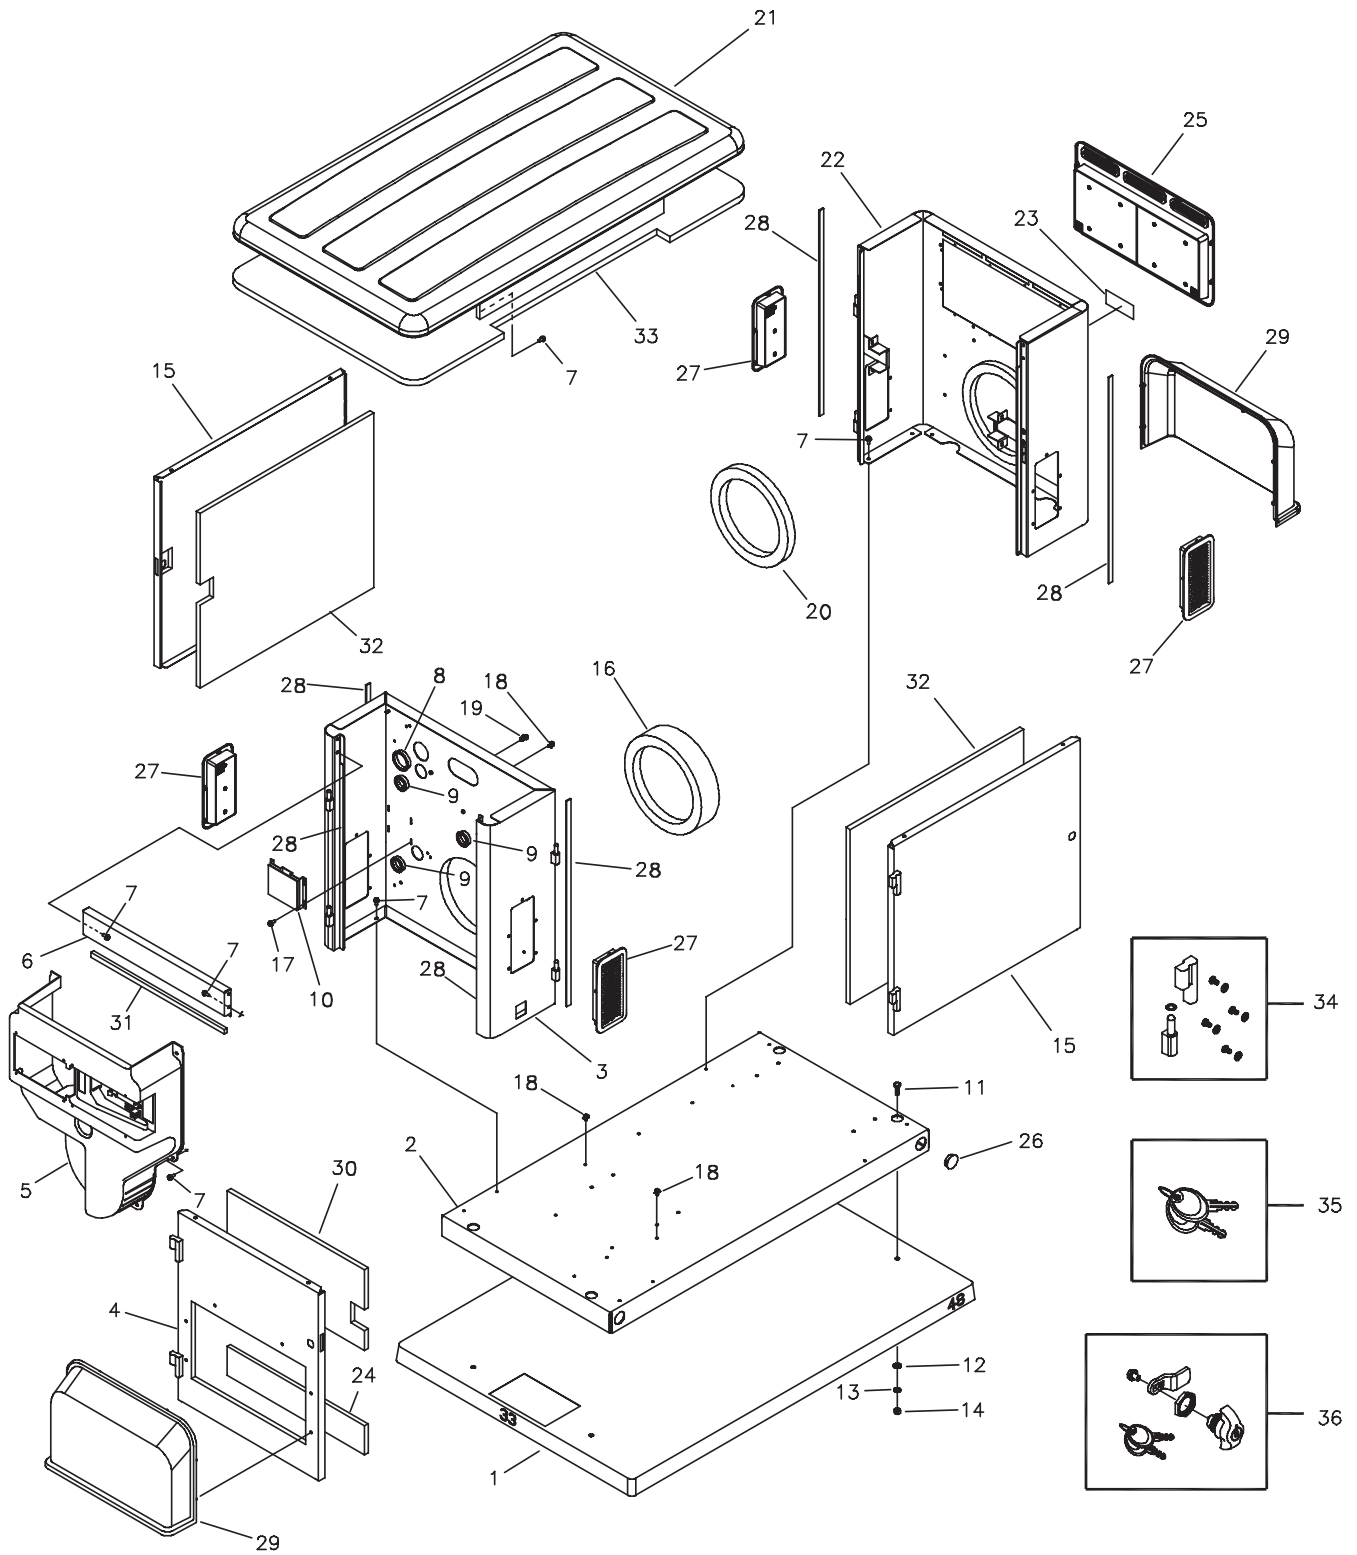

Illustrated Parts List - Main Unit

Item	Part #	Description	Item	Part #	Description
1	AA203030GS	BASE, Mounting	48	186205GS	SWITCH, Oil Temp
2	187594GS	MOUNT, Vibration	49	194699GS	PLATE, Switch Oil Temp
3	24910GS	HHS, Trilobular 5/16 - 18 x 1/2	50	809743	SCREW
4	194683GS	SOLENOID, Gas Fuel	51	NSP	ASSY, Alternator (see page 7)
5	194829GS	FITTING, Coupling	52	692062	SCREW
6	194830GS	REGULATOR	53	193506GS	DECAL, Caution Hot Surface
7	195936GS	BRACKET, Mounting Solenoid	54	809872	GASKET
8	202382GS	FITTING, 3/4 Flare to 3/8 NPT	55	202885GS	MUFFLER
9	*	HHCS, M6 - 1.0 x 16	56	202884GS	BASE, Muffler Box
10	*	HHCS, M6 - 1.0 x 30	57	203533GS	KIT, Insulation, Muffler Box Base
11	*	WASHER, 1/4 Lock	58	56893GS	CRIMPTITE, 10 - 24 x 1/2
12	*	NUT, M6 - 1.0	59	203407GS	ASSY, Bulkhead, Alternator End w/Insulation
13	B4300GS	HHS, Trilobular, 1/4 - 20 x 1/2	60	203534GS	KIT, Insulation, Muffler Box Top
14	194818GS	BATTERY	61	194682GS	COLLECTOR, Muffler Box
15	185939UGS	WIRE-A, Black	62	202883GS	BOX, Muffler Top
16	198913GS	KIT, Battery Hardware	63	192445GS	SCREW, 10 - 32 x 5/8
17	198593DGS	WIRE-A, Red	64	*	WASHER, M6 Shakeproof
18	202958GS	TUBE, Air Cleaner	70	205397GS	DECAL, Requirements, Fuel
19	B4995GS	HHS, Trilobular, 1/4-20 x 7/8	900	§	ENGINE
20	*	WASHER, Flat 5/16 - M8	901	843644	FUEL HOSE
23	1723165SM	HOSE, Oil Drain	902	843438	CLAMP
24	186649GS	DECAL, Oil Drain	Items Not Illustrated		
25	*	HHCS, 5/16 - 18 x 2.5 Full Thread	203420GS		MANUAL, Install
26	*	NUT, 5/16 - 18	203421GS		MANUAL, Operator's
27	*	WASHER, Lock 5/16 - M8	MS3483		MANUAL, Engine
28	186790CGS	WIRE	203398GS		KIT, Manual/Accessory, HGS
29	*	HHCS, 5/16 - 18 x 2"	203374GS		PAINT, Touchup, HGS, Continuum Charcoal
30	*	HHCS, M12 - 1.75 x 35	198811GS		PAINT, Touchup, Bottle, Metallic Silver 1/2oz
31	*	WASHER, M12	B3518GS		CAP, Funnel Oil Bottle
32	B194685GS	SUPPORT, Engine/Alternator, Black	202295GS		HOSE, Flex
33	202922GS	SCREEN	198866GS		KIT, Led Remote
34	*	WASHER, Shakeproof Ext. M6-1/4	204021GS		KIT, Decals, Service
35	185939WGS	WIRE, Ground	Optional Accessories		
36	*	WASHER, 3/8 Lock	199475GS		PAINT, Touchup, Spray, Silver, 12oz
37	*	WASHER, Flat, 3/8 - M10	203417GS		PAINT, Touchup, Spray, Continuum Charcoal, 12oz
38	*	HHCS, 3/8 - 16 x 1	6030		KIT, Cold Weather (Includes Battery and Oil Warmers)
39	B198896GS	BRACKET, Mounting Alternator, Black	* - Items without part numbers are common fasteners and are available at local hardware stores.		
40	202761GS	DUCT, Air	§ - Contact Engine Manufacturer		
41	*	SCREW, M5.8 x 10, Taptite			
42	*	WASHER, Lock 3/8			
43	*	SHCS, 3/8 - 16 x 1-1/4			
44	*	HHCS, 5/16 - 18 x 3/4			
45	B4300GS	HHS, Trilobular, 1/4 - 20 x 1/2			
46	*	PPHMS, 4-40 x 0.19			
47	*	WASHER, Lock #4			

* - Items without part numbers are common fasteners and are available at local hardware stores.

§ - Contact Engine Manufacturer

Exploded View - Enclosure