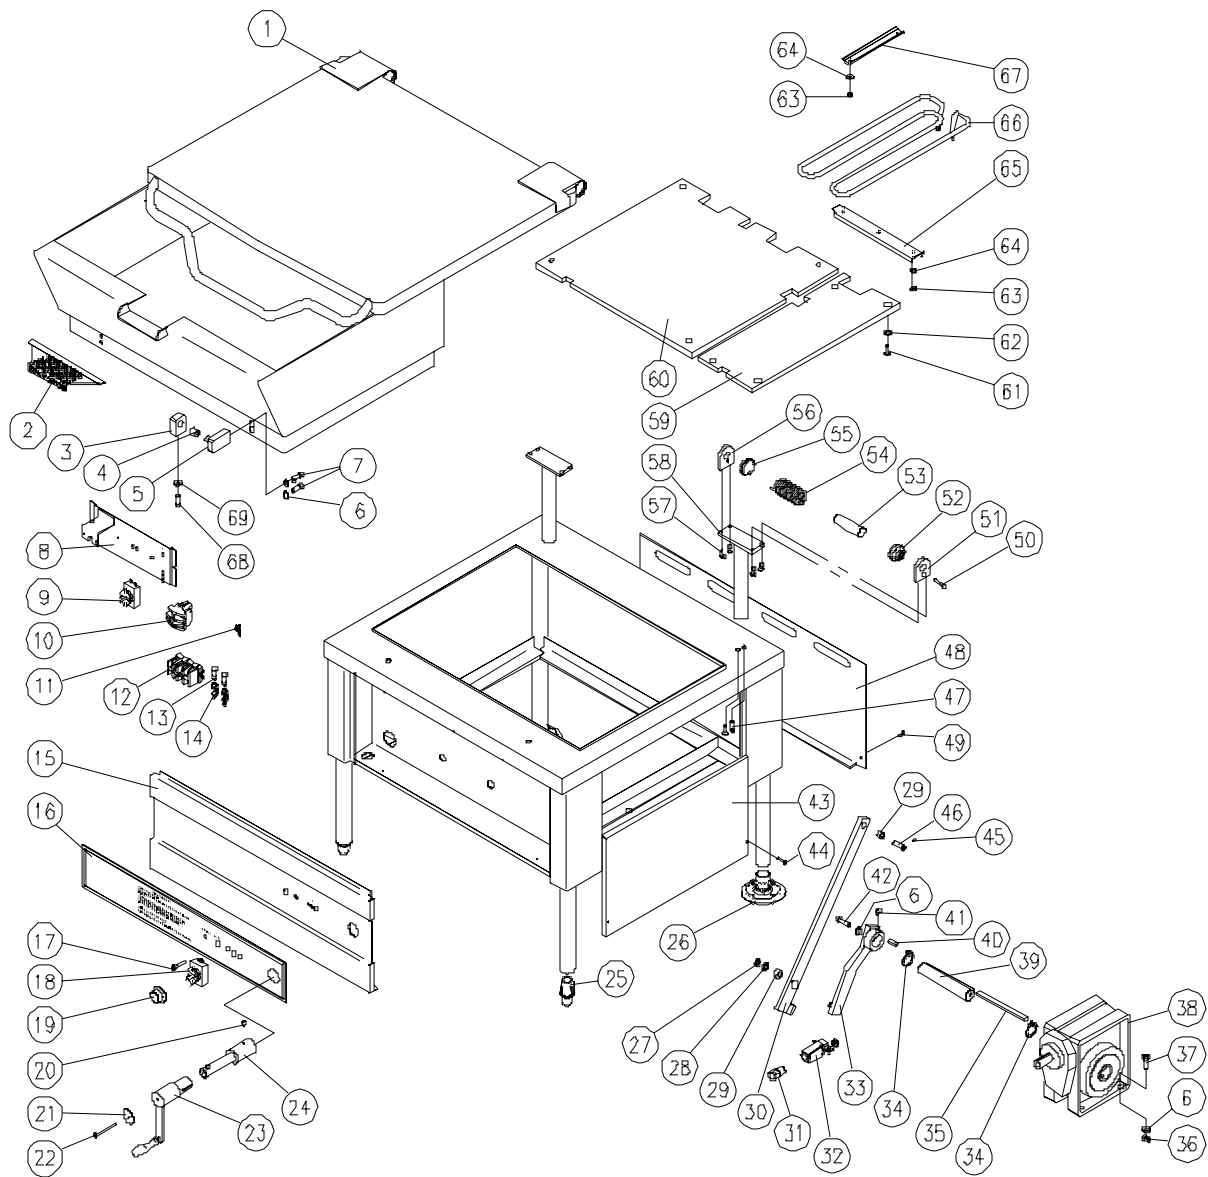

5649-R0

PARTS LIST, ELECTRIC TILTING SKILLETS, MODELS BLG-30E, BLG-40E

<u>ITEM</u>	<u>PART NO.</u>	<u>DESCRIPTION</u>	<u>BLG-30</u>	<u>BLG-40</u>
1	42572	Cover Assembly	1	
	42573	Cover Assembly		1
2	42909	Pour Lip Strainer	1	1
3	43312	Base Bracket	2	2
4	40452	Bronze Bearing	2	2
5	43311	Pan Tilt Bracket	2	2
6	43504	Lock Washer	4	4
7	43443	Socket Head Screw	4	4
8	42541	Component Mounting Panel	1	1
9	41004	High-Limit Thermostat	1	1
**	10 40892	Contactor, 208, 220, 240V	1	1
	40943	Contactor, 220/380, 240/415, 480, 600V	1	1
11	40840	Ground Lug	1	1
12	40734	Terminal Block Section	4	4
	40733	End Section	1	1
**	13 41859	Fuse, 1 Amp., 250V (208, 220, 240V)	2	2
	41765	Fuse, 1/2A, 600V (380, 415, 480, 600V)	2	2
**	14 41844	Fuse Holder, (208, 220, 240V)	2	2
	41769	Fuse Holder, (380 415, 480, 600V)	2	2
15	42574	Control Panel	1	
	42575	Control Panel		1
16	42560	Control Panel Decal	1	
	42561	Control Panel Decal		1
17	40820	Temperature Pilot - Red	1	1
18	41005	Operating Thermostat	1	1