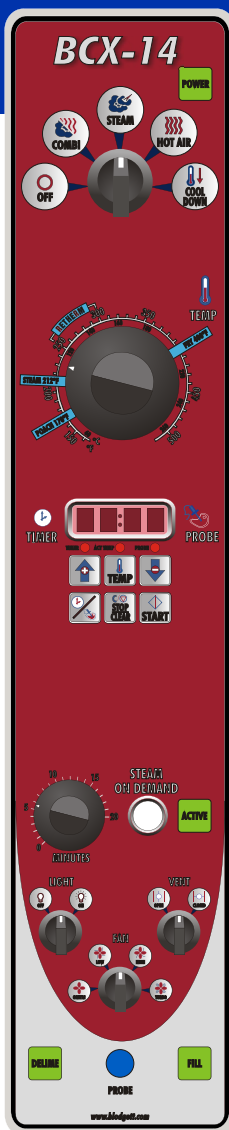

*BCX-14E stacked  
on CNVX-14E*

The **CNVX-14 Convection Ovens** are built with the same footprint as the BCX/BX, making the CNVX-14 the perfect companion convection oven to stack with your combi. Available in gas or electric models.

Or you can stack the BCX-14/BX-14 combi on our industry gold standard setting DFG 200, Zephaire, or Zephaire Plus convection ovens.

*BCX-14G stacked  
on DFG-200*

### **Standard Control**

Simplicity perfected, the standard control features an easy to use mode selection switch and temperature dial. All BCX/BX controls offer both Timed and Core Probe Cooking for either Low Temperature Roasting or Cook & Hold.

### **MenuSelect Control**

The optional MenuSelect control has all of the features of our standard control plus the ability to program as many as 99 different products with up to 6 stages. This control is ideal for anyone wanting the precision of preset product programming.