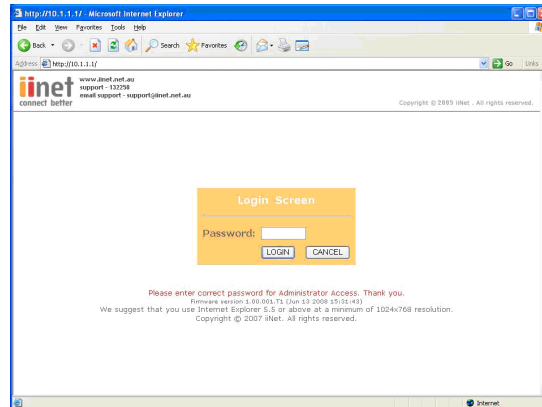

(You will be presented with the following screen)

You will now need to re-enter your Username and Password Settings

Please do not use a saved configuration as it will not function correctly with the updated firmware.

Step 1 Open Internet Explorer and type in the Address Bar <http://10.1.1.1>

(You will be presented with the following screen)

Step 2 In the password field type in **admin** and click **LOGIN**

Step 3 Under ADSL Parameter Setting Enter your **Username** and **Password** into the fields