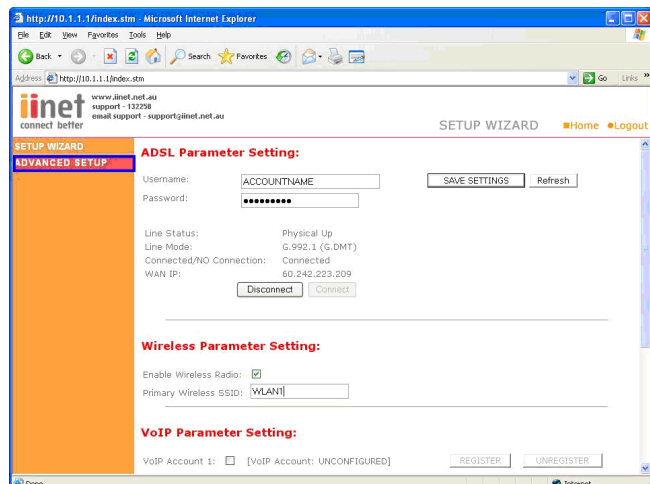

F1P1242EGau