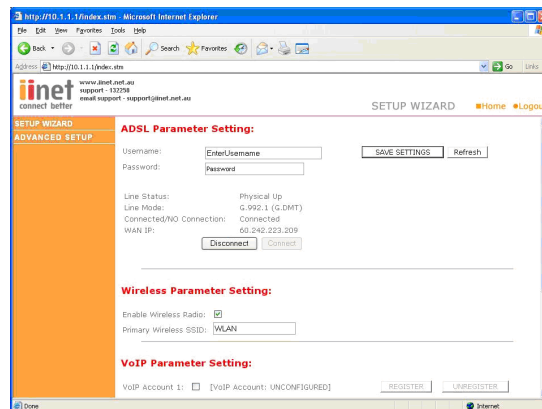

Step 4 Click **Save Settings**