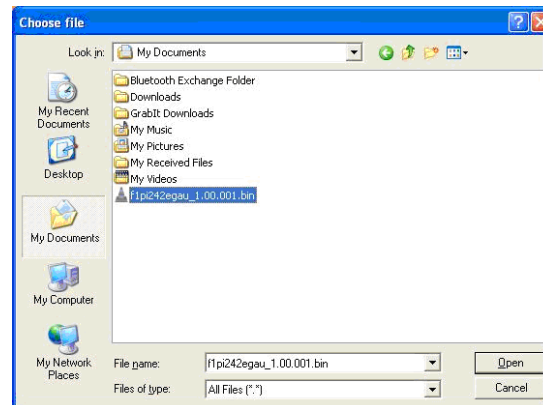

Step 5 Click Browse, find the file in c:\Belkin\F1PI24EGau

(You will be presented with the following screen)