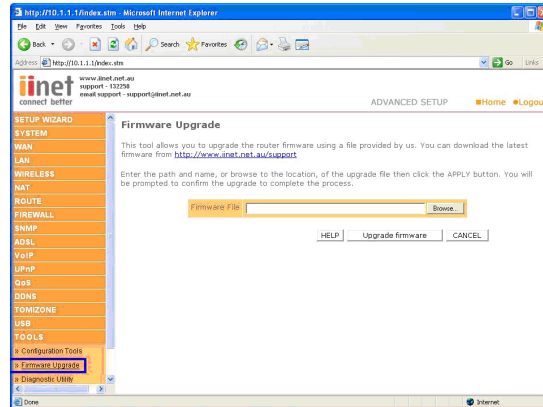

Upgrading the Firmware on your Belkin VoIP Router

Step 1 Open Internet Explorer and type in the Address Bar <http://10.1.1.1>

(You will be presented with the following screen)

Step 2 In the password field type in **admin** and click **LOGIN**

Step 3 Click **Advanced Setup**

(You will be presented with the following screen)

F1P1242EGau

F1P1242ENau

Step 4 Click Tools then Firmware Upgrade

(You will be presented with the following screen)

Step 5 Click Browse, find the file in c:\Belkin\F1PI24EGau

(You will be presented with the following screen)

Step 6 Click Open

Step 7 Click Upgrade Firmware, then OK

(You will be presented with the following screen)

You will now need to restore the unit to Factory Defaults