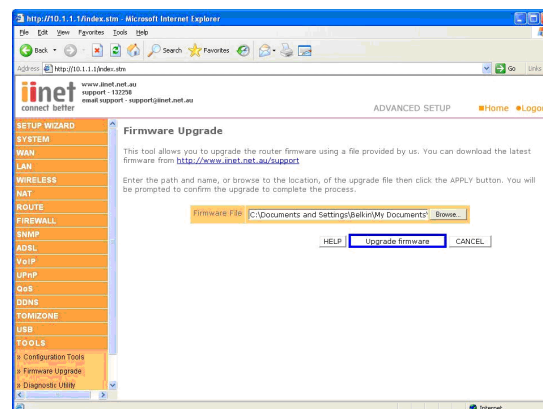

Upgrading the Firmware on your Belkin VoIP Router

Step 1 Open Internet Explorer and type in the Address Bar <http://10.1.1.1>

(You will be presented with the following screen)

Step 2 In the password field type in **admin** and click **LOGIN**

Step 3 Click **Advanced Setup**

(You will be presented with the following screen)

F1P1242EGau

F1P1242ENau

Step 4 Click Tools then Firmware Upgrade

(You will be presented with the following screen)

Step 5 Click Browse, find the file in c:\Belkin\F1PI24EGau

(You will be presented with the following screen)

Step 6 Click Open

Step 7 Click Upgrade Firmware, then OK

(You will be presented with the following screen)

You will now need to restore the unit to Factory Defaults