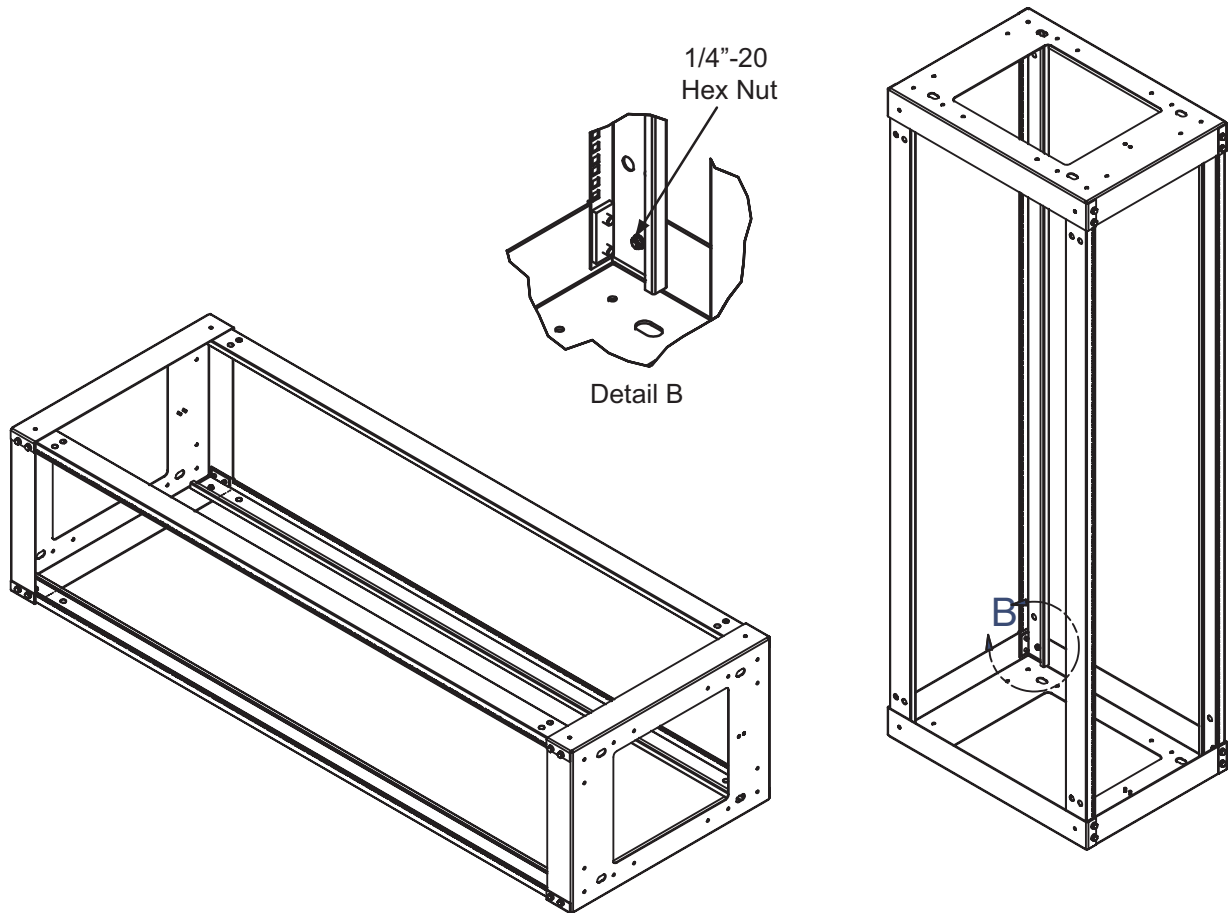

RK4000 INSTRUCTIONS

RK4000 Product Inventory

Corner Post (4)
3/8"-16 x 1 Hex Head Bolt (16)
3/8" Split Lock Washer (16)
Nut Plate (8)
Top/Bottom Panel (2)
1/4"-20 Hex Nut (8)
M6 Screws (50)
M6 Cage Nuts (50)

Instructions

1. Take two of the U-Shaped mounting rails and place them on the floor, such that the RMU markings are facing in opposite directions.
2. Make sure that the RMU markings start with "1" at the same end.
3. Take the bottom panel (the one without the Belkin logo) and then insert the side of the two mounting rails onto the bottom panel. Repeat with top panel.
4. Align the bolt holes and place nut plate on inside of mounting rail, start 3/8" bolt with lock washer (2 times). Repeat with top panel. (Hand tighten). See Detail A.
5. Turn the rack over and repeat step 4. Make sure your U markings match on all uprights.

Instructions (cont'd.)

6. Stand the frame upright. This should be done with at least two people.
7. Square rack using a level or carpenter square and tighten the assembly bolts.
8. Take the 1/4"-20 hex nut and place and tighten them over the studs inside each mounting rail.
(Do not over tighten). See Detail B.