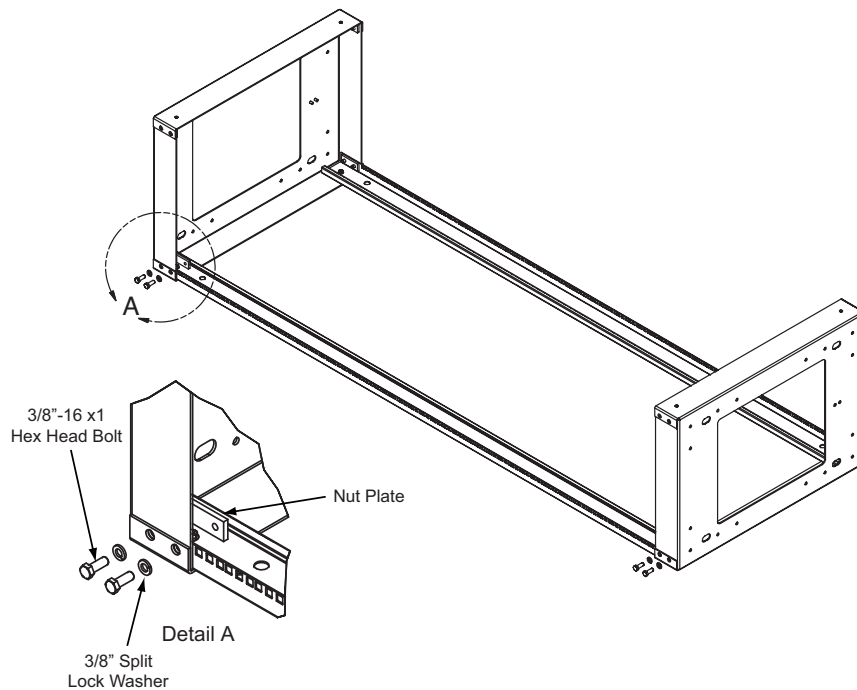

RK4000 INSTRUCTIONS

RK4000 Product Inventory

Corner Post (4)
3/8"-16 x 1 Hex Head Bolt (16)
3/8" Split Lock Washer (16)
Nut Plate (8)
Top/Bottom Panel (2)
1/4"-20 Hex Nut (8)
M6 Screws (50)
M6 Cage Nuts (50)

Instructions

1. Take two of the U-Shaped mounting rails and place them on the floor, such that the RMU markings are facing in opposite directions.
2. Make sure that the RMU markings start with "1" at the same end.
3. Take the bottom panel (the one without the Belkin logo) and then insert the side of the two mounting rails onto the bottom panel. Repeat with top panel.
4. Align the bolt holes and place nut plate on inside of mounting rail, start 3/8" bolt with lock washer (2 times). Repeat with top panel. (Hand tighten). See Detail A.
5. Turn the rack over and repeat step 4. Make sure your U markings match on all uprights.

Instructions (cont'd.)

6. Stand the frame upright. This should be done with at least two people.
7. Square rack using a level or carpenter square and tighten the assembly bolts.
8. Take the 1/4"-20 hex nut and place and tighten them over the studs inside each mounting rail.
(Do not over tighten). See Detail B.