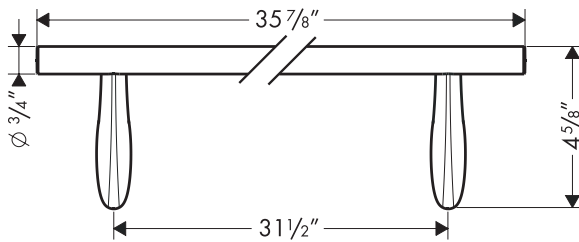

Product Features

- Solid brass

Available Finishes

Chrome

42280000

The measurements shown are for reference only.

Products and specifications shown are subject to change without notice.

Specification sheet revised 3/2008