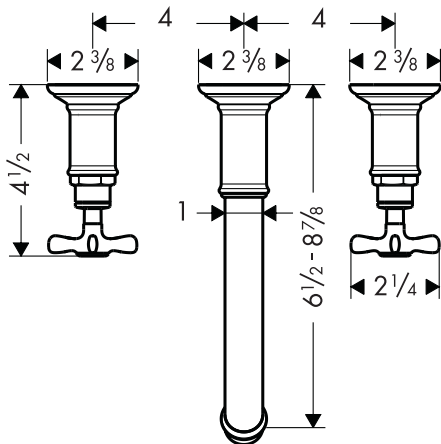

Axor Montreux Widespread Lavatory Faucet

16532XX1

Product Features

- Traditional cross handles
- Solid brass
- 90° ceramic cartridges
- Adjustable spout length
- Max. flow rate 2.2 gpm

Code Compliance

This unit meets or exceeds the following:

- ASME A112.18.1
- CSA B125.1
- Listed by IAPMO

Available Finishes

Chrome	16532001
Brushed Nickel	16532821
Polished Nickel	16532831

Required Accessories

Rough valve	10303181
-------------	----------

Optional Accessories

Grid drain	06400XX0
------------	----------

The measurements shown are for reference only.

Products and specifications shown are subject to change without notice.

Specification sheet revised 11/2008

AXOR
hansgrohe