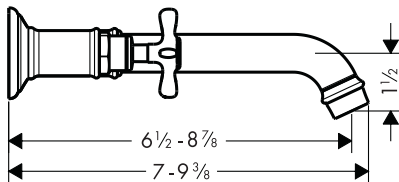

Axor Montreux Widespread Lavatory Faucet

16532XX1

Product Features

- Traditional cross handles
- Solid brass
- 90° ceramic cartridges
- Adjustable spout length
- Max. flow rate 2.2 gpm

Code Compliance

This unit meets or exceeds the following:

Grid drain	06400XX0
------------	----------

The measurements shown are for reference only.

Products and specifications shown are subject to change without notice.

Specification sheet revised 11/2008

AXOR
hansgrohe