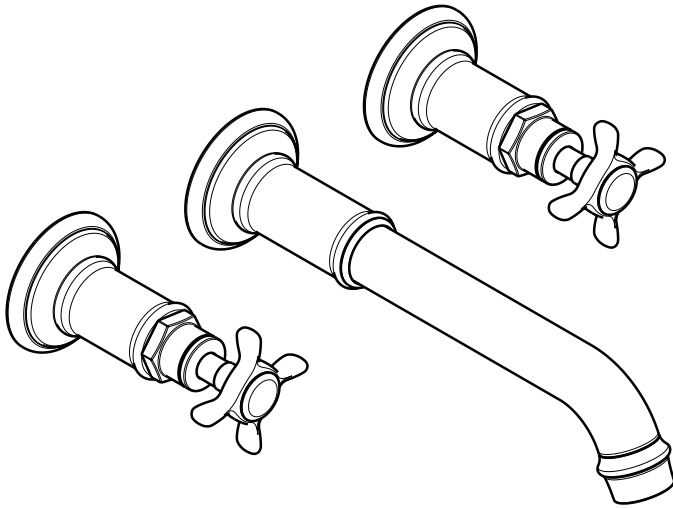

Axor Montreux Widespread Lavatory Faucet

16532XX1

Product Features

- Traditional cross handles
- Solid brass
- 90° ceramic cartridges
- Adjustable spout length
- Max. flow rate 2.2 gpm

Code Compliance

This unit meets or exceeds the following:

- ASME A112.18.1
- CSA B125.1
- Listed by IAPMO

Available Finishes

Chrome	16532001
Brushed Nickel	16532821
Polished Nickel	16532831

Required Accessories

Rough valve	10303181
-------------	----------

Optional Accessories

Grid drain	06400XX0
------------	----------

The measurements shown are for reference only.

Products and specifications shown are subject to change without notice.

Specification sheet revised 11/2008

AXOR
hansgrohe