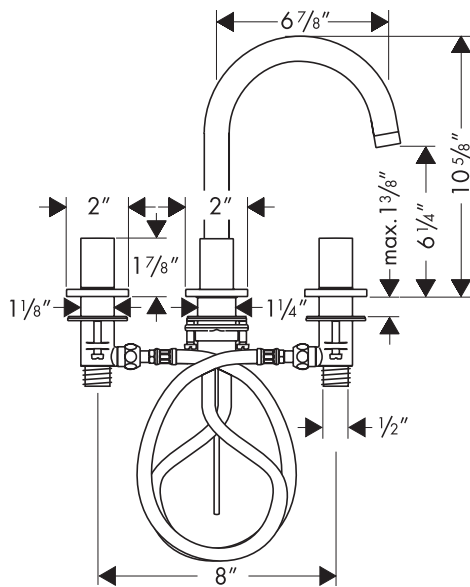

Axor Starck Widespread Lavatory Set

10135XX1

Product Features

- 90° Ceramic cartridges
- Spout swivels 150°
- Flexible connection hoses accommodate a variety of installations
- Cascade no-clog aerator
- 2.2 gpm max.
- Includes pop-up drain

Installation Notes

- Requires 1/2" supply lines
- Hole sizes in mounting surface: valve 1 1/4", spout 1 3/8"
- Max. thickness of mounting surface 1 3/8"

The measurements shown are for reference only.

Products and specifications shown are subject to change without notice.