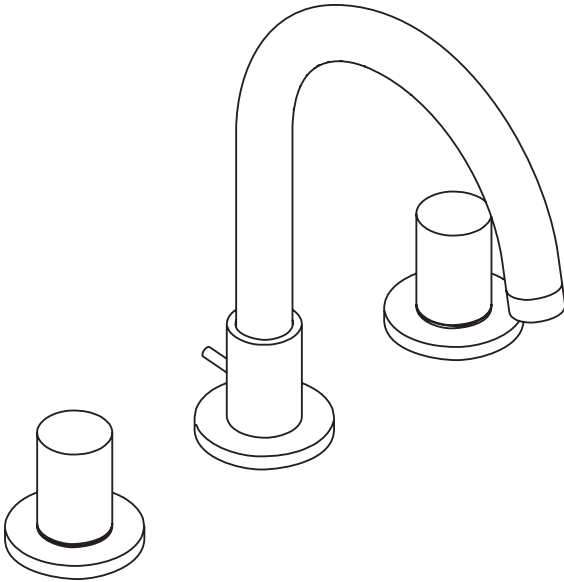

Axor Starck Widespread Lavatory Set

10135XX1

Product Features

- 90° Ceramic cartridges
- Spout swivels 150°
- Flexible connection hoses accommodate a variety of installations
- Cascade no-clog aerator
- 2.2 gpm max.
- Includes pop-up drain

Installation Notes

- Requires 1/2" supply lines
- Hole sizes in mounting surface: valve 1 1/4", spout 1 3/8"
- Max. thickness of mounting surface 1 3/8"

The measurements shown are for reference only.

Products and specifications shown are subject to change without notice.