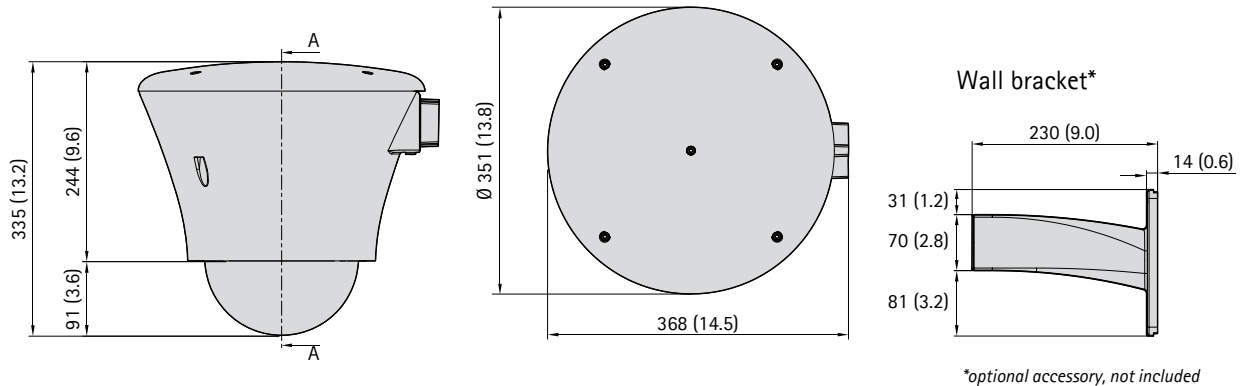

Please visit the Axis web site at www.axis.com for a comprehensive list of the available brackets and accessories.

31281/EN/R1/0802

DIMENSIONS

Measurements in millimeters (inches)

www.axis.com

©2008 Axis Communications AB. AXIS COMMUNICATIONS, AXIS, ETRAX, ARTPEC and VAPIX are registered trademarks or trademark applications of Axis AB in various jurisdictions. All other company names and products are trademarks or registered trademarks of their respective companies. We reserve the right to introduce modifications without notice.

AXIS®
COMMUNICATIONS