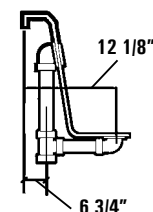

Rough-In Plumbing Measurements

SPECIFICATIONS:

GENERAL SPECIFICATIONS:

Tub Size	66 1/2" x 42 7/8" x 23 3/4" 169 cm x 109 cm x 60 cm
Bathing Well	42" long 27" wide 22 1/2" interior depth
Shipping Weight	220 lbs. / 100 kg
Tub Weight Filled	944 lbs. / 428 kg
Gallons to Overflow	97 gal. / 367 L
Gallons to Operate	1 bather: 78 gal. / 295 L 2 bathers: 59 gal. / 223 L