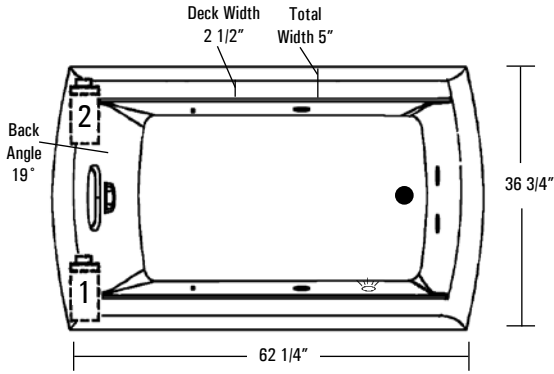

CENTURY 49 MOTIF

AQUATIC

CENTURY SERIES MODEL # AI6636RC49 / AI31AIR6636TO (Tub Only)

Rough-In Plumbing Measurements

SPECIFICATIONS:

GENERAL SPECIFICATIONS:

Tub Size	66 1/2" x 36 3/4" x 25"
	169 cm x 93.3 cm x 63.5 cm
Bathing Well	40" long
	19 1/2" wide
	23" interior depth
Maximum Water Depth	18"
Shipping Weight	208 lbs. / 94 kg
Tub Weight Filled	779 lbs. / 353 kg
Tub Only Weight	102 lbs. / 44 kg
Weight w/Equipment	146 lbs. / 66 kg
Gallons to Overflow	76 gal. / 288 L
Gallons to Operate	57 gal. / 216 L