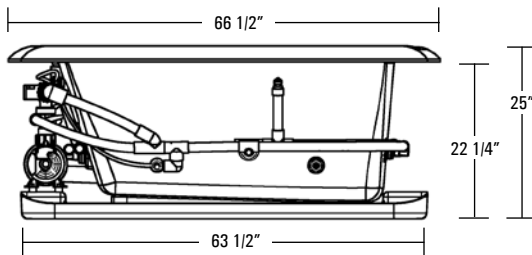

CENTURY 49 MOTIF

AQUATIC

CENTURY SERIES MODEL # AI6636RC49 / AI31AIR6636TO (Tub Only)

Rough-In Plumbing Measurements

SPECIFICATIONS:

GENERAL SPECIFICATIONS:

Tub Size	66 1/2" x 36 3/4" x 25"
	169 cm x 93.3 cm x 63.5 cm
Bathing Well	40" long
	19 1/2" wide
	23" interior depth
Maximum Water Depth	18"
Shipping Weight	208 lbs. / 94 kg
Tub Weight Filled	779 lbs. / 353 kg
Tub Only Weight	102 lbs. / 44 kg
Weight w/Equipment	146 lbs. / 66 kg
Gallons to Overflow	76 gal. / 288 L
Gallons to Operate	57 gal. / 216 L