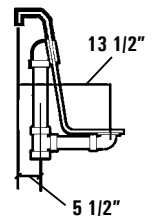

CENTURY 49 MOTIF

AQUATIC

CENTURY SERIES MODEL # AI6636RC49 / AI31AIR6636TO (Tub Only)

Rough-In Plumbing Measurements

SPECIFICATIONS:

GENERAL SPECIFICATIONS:

Tub Size	66 1/2" x 36 3/4" x 25"
	169 cm x 93.3 cm x 63.5 cm
Bathing Well	40" long
	19 1/2" wide
	23" interior depth
Maximum Water Depth	18"
Shipping Weight	208 lbs. / 94 kg
Tub Weight Filled	779 lbs. / 353 kg
Tub Only Weight	102 lbs. / 44 kg
Weight w/Equipment	146 lbs. / 66 kg
Gallons to Overflow	76 gal. / 288 L
Gallons to Operate	57 gal. / 216 L