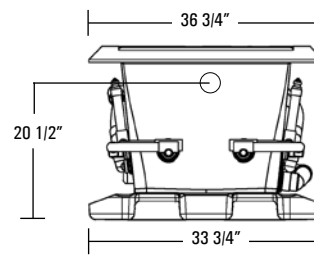

CENTURY 49 MOTIF

AQUATIC

CENTURY SERIES MODEL # AI6636RC49 / AI31AIR6636TO (Tub Only)

Rough-In Plumbing Measurements

SPECIFICATIONS:

GENERAL SPECIFICATIONS:

Tub Size	66 1/2" x 36 3/4" x 25"
	169 cm x 93.3 cm x 63.5 cm
Bathing Well	40" long
	19 1/2" wide
	23" interior depth
Maximum Water Depth	18"
Shipping Weight	208 lbs. / 94 kg
Tub Weight Filled	779 lbs. / 353 kg
Tub Only Weight	102 lbs. / 44 kg
Weight w/Equipment	146 lbs. / 66 kg
Gallons to Overflow	76 gal. / 288 L
Gallons to Operate	57 gal. / 216 L