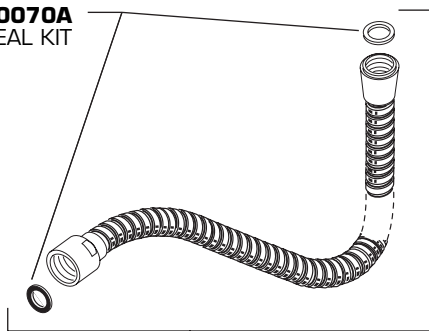

**918049-0070A**  
STEM ADAPTER

**918555-0070A**  
HANDLE SCREW

**M962485-0070A**  
HANDLE ADAPTER  
KIT

**M950092-YYY0A**  
HAND SHOWER

**M961464-YYY0A**  
HAND SHOWER  
HOLDER

**033760-0070A**  
HAND SHOWER SEAL KIT

**028667-0020A**  
HAND SHOWER HOSE

Replace the "YYY" with appropriate finish code

CHROME	002
SATIN	295

**HOT LINE FOR HELP**  
 For toll-free information and answers to your questions, call:  
 1 (800) 442-1902  
 Weekdays 8:00 a.m. to 8:00 p.m. EST  
 IN MEXICO 01-800-839-12-00  
 IN CANADA 1-800-387-0369 (TORONTO 1-905-306-1093)  
 Weekdays 8:00 a.m. to 7:00 p.m. EST