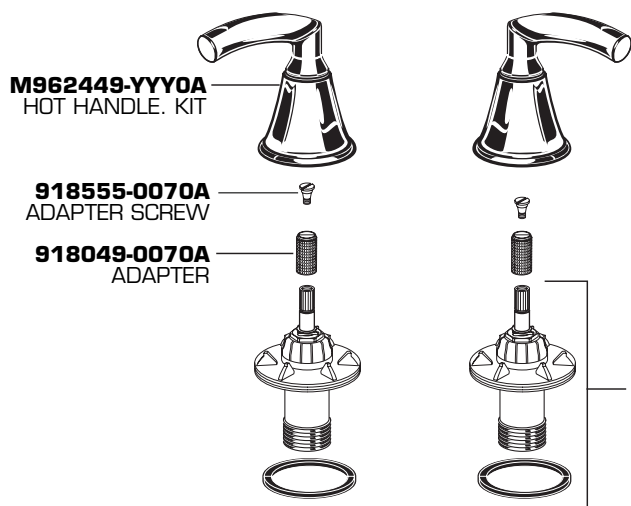

*American Standard*

**TROPIC  
DECK MOUNT TUB  
FILLER TRIM KIT**

MODEL NUMBER

**T038.900**

**M962449-YYY0A**  
HOT HANDLE. KIT

**918555-0070A**  
ADAPTER SCREW

**918049-0070A**  
ADAPTER

**M962484-YYY0A**  
SPOUT KIT

**922388-YYY0A**  
STREAM  
STRAIGHTENER

**M907607-YYY0A**  
SPOUT ESCUTCHEON

**911903-0070A**  
RUBBER RING

**M962380-0070A**  
HANDLE ADAPTER  
KIT

**M961478-0070A**  
SPOUT SEAL KIT

**M961477-0070A**  
SPOUT ADAPTER KIT