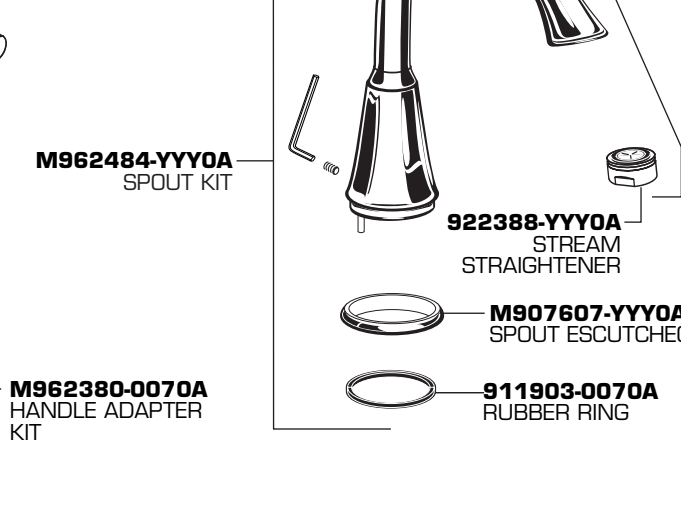

*American Standard*

**TROPIC  
DECK MOUNT TUB  
FILLER TRIM KIT**

MODEL NUMBER

**T038.900**

**M962449-YYY0A**  
HOT HANDLE. KIT

**918555-0070A**  
ADAPTER SCREW

**918049-0070A**  
ADAPTER

**M962484-YYY0A**  
SPOUT KIT

**922388-YYY0A**  
STREAM  
STRAIGHTENER

**M907607-YYY0A**  
SPOUT ESCUTCHEON

**911903-0070A**  
RUBBER RING

**M962380-0070A**  
HANDLE ADAPTER  
KIT

**M961478-0070A**  
SPOUT SEAL KIT

**M961477-0070A**  
SPOUT ADAPTER KIT