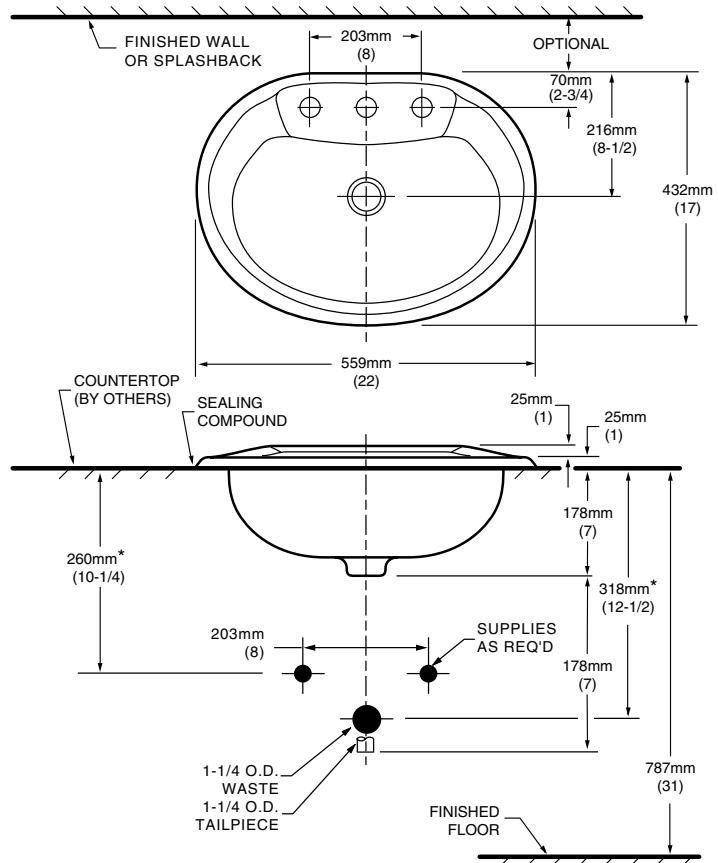

SAVONA™ COUNTERTOP SINK

- Raised faucet deck with backsplash rim
- Made from vitreous china
- Self-rimming with cutout template supplied
- Soap/accessory ledge
- Rear overflow
- Design matched to Savona toilets
- Shown with 8871.902 Lexington spread faucet

- ☐ **0186.803** Faucet holes on 8" (203mm) centers (illustrated)
- ☐ **0186.403** Faucet holes on 4" (102mm) centers
- ☐ **0186.001** Center hole only

Nominal Dimensions:

559 x 432mm

(22" x 17")

Bowl sizes:

406mm (16") wide

254mm (10") front to back

152mm (6") deep

Compliance Certifications -

Meets or Exceeds the Following Specifications:

- ASME A112.19.2M for Vitreous China Fixture

To Be Specified:

- ☐ Color: ☐ White ☐ Bone ☐ Linen ☐ Silver ☐ Fawn Beige ☐ Black
- ☐ Faucet*:
- ☐ Faucet Finish:
- ☐ Supplies:
- ☐ 1-1/4" Trap:

* See faucet section for additional models available

NOTES:

* DIMENSIONS SHOWN FOR LOCATION OF SUPPLIES AND "P" TRAP ARE SUGGESTED. FOR COUNTERTOP CUTOUT AND INSTALLATION INSTRUCTIONS USE TEMPLATE SUPPLIED WITH SINK. FITTINGS NOT INCLUDED WITH FIXTURE AND MUST BE ORDERED SEPARATELY. SEALING COMPOUND SUPPLIED BY OTHERS.

IMPORTANT: Dimensions of fixtures are nominal and may vary within the range of tolerances established by ANSI Standard A112.19.2. These measurements are subject to change or cancellation. No responsibility is assumed for use of superseded or voided pages.