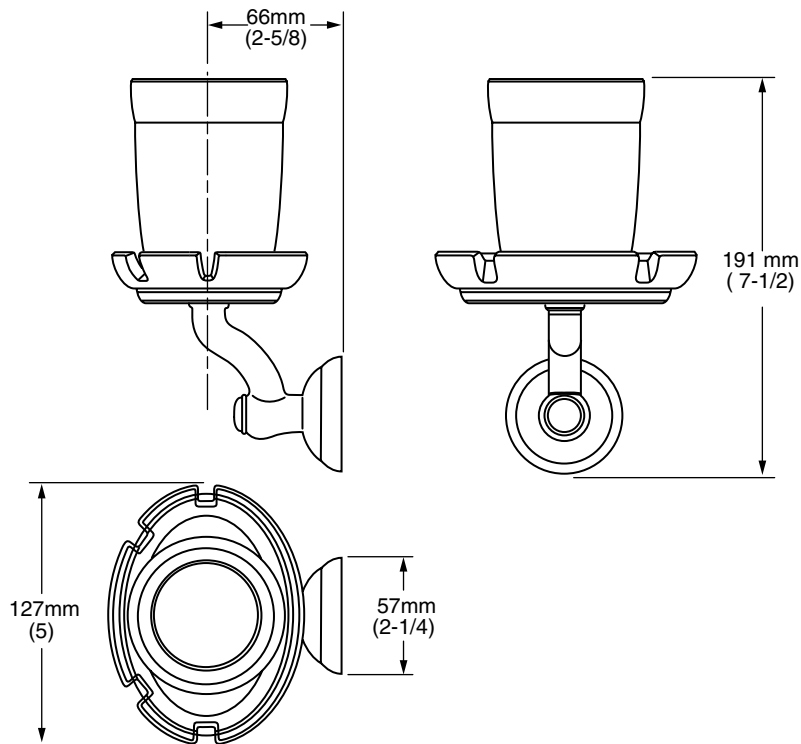

MODEL NUMBER:

☐ 6761 Tumbler/Toothbrush Holder

Available Finishes

	Polished Chrome (no finish suffix needed)
S	Satin Nickel

PRODUCT FEATURES:

Heavy duty construction: Highest quality materials for durability & long life.

Concealed Mounting: No exposed set screws.

Materials of Construction: Body - zinc. Escutcheon - brass. Index button - porcelain. Toothbrush Holder and Tumbler - clear glass.

Easy to Install

SUGGESTED SPECIFICATION:

Tumbler/Toothbrush Holder shall feature heavy-duty construction. Shall feature concealed mounting. Toothbrush Holder and Tumbler shall be clear glass. Tumbler/Toothbrush Holder shall be American Standard Model # 6761_.