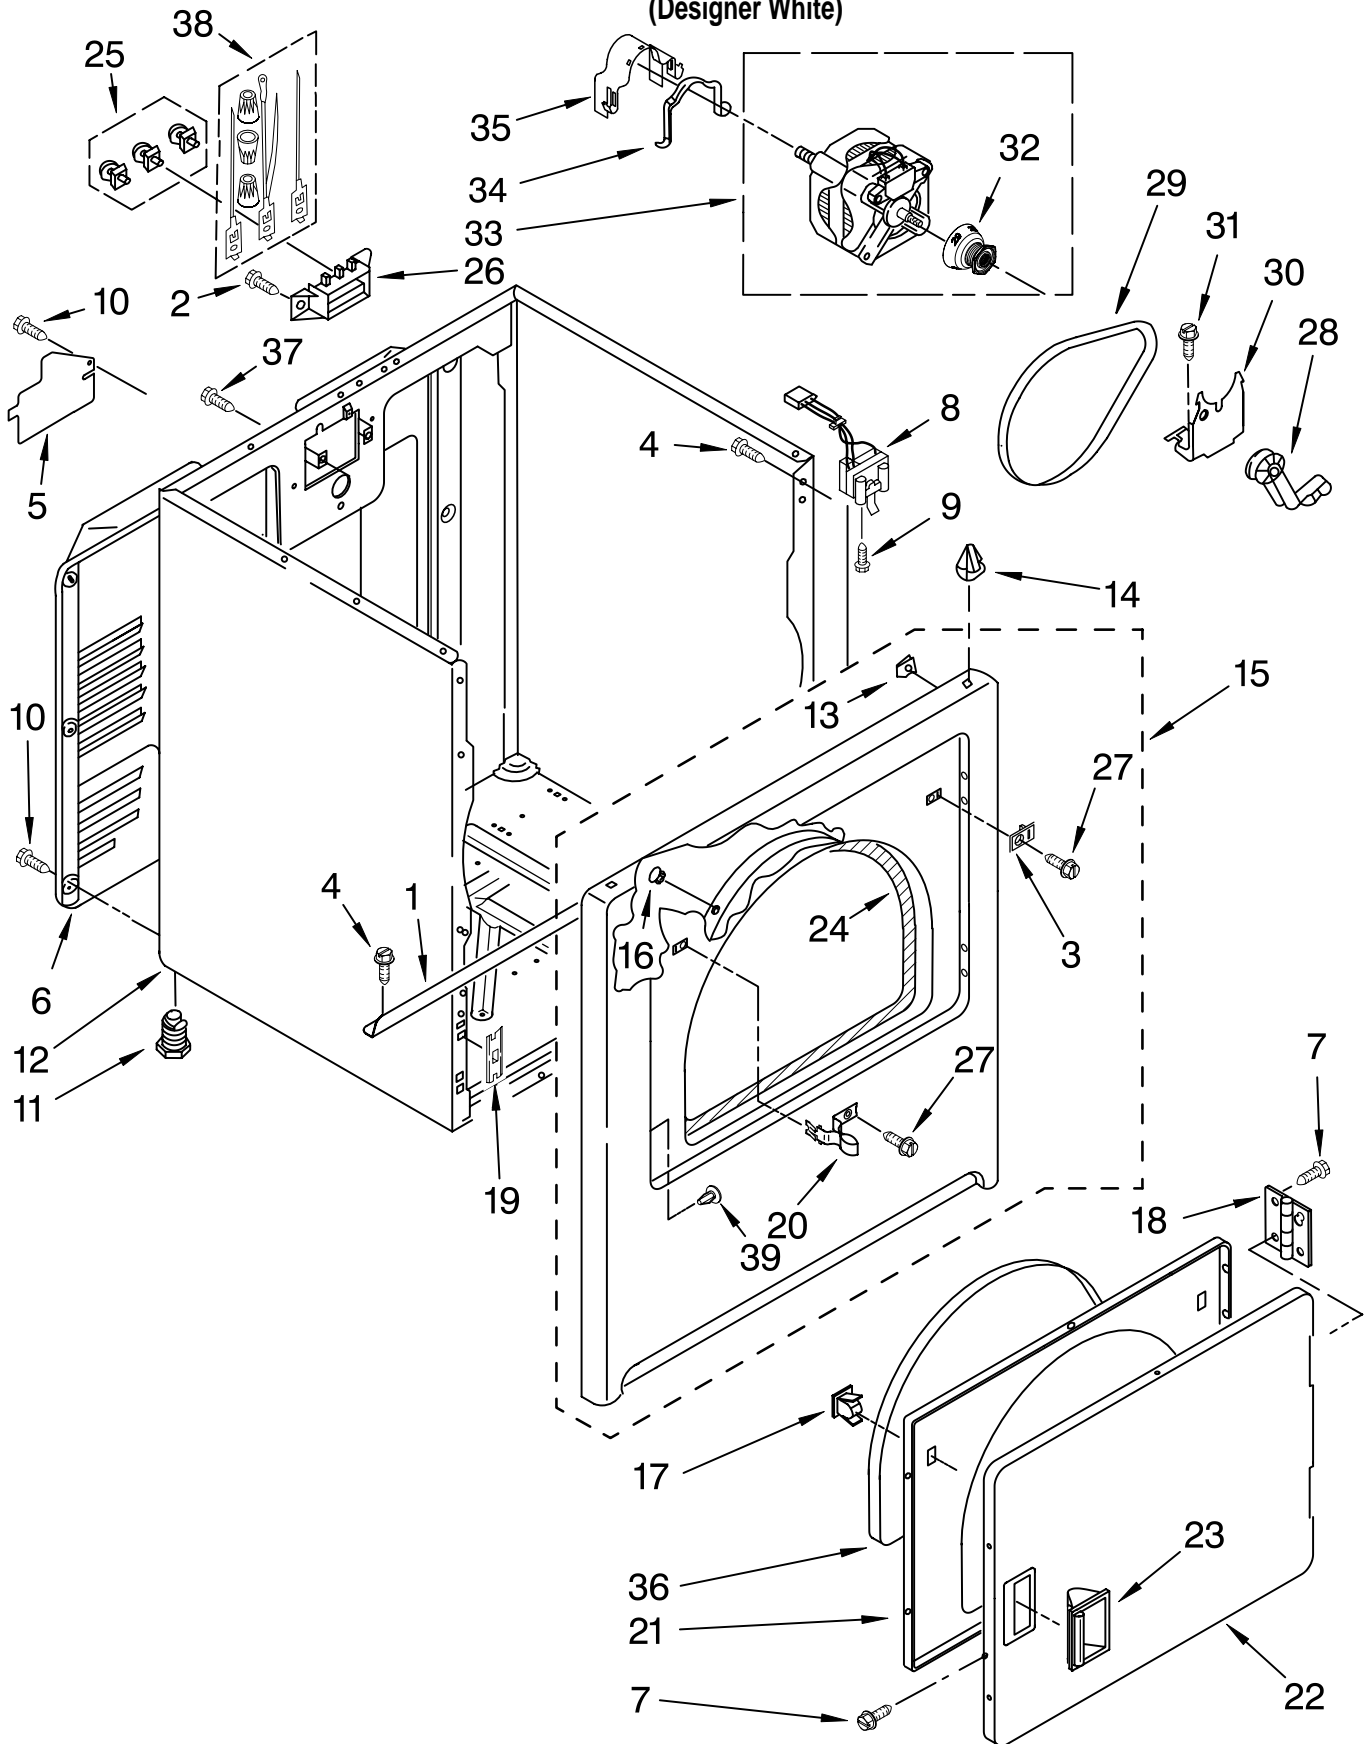

CABINET PARTS

For Model: NED5200TQ0
(Designer White)

IMPORTANT: All Part Numbers Listed Are Whirlpool Numbers. Source Parts Through Whirlpool.

CABINET PARTS

For Model: NED5200TQ0
(Designer White)

Illus. No.	Part No.	DESCRIPTION	Illus. No.	Part No.	DESCRIPTION	Illus. No.	Part No.	DESCRIPTION
1	8541400	Bracket, Cabinet	14	690363	Lock, Front Top (2)	27	8066217	Hinge, Top (2)
2	3393008	Screw, 10-16 x 1/2	15	3403444	Front Panel Assembly	28	691366	Idler & Pulley Assembly
3	3403630	Plug-Strike	16	685203	Clip, Felt Pad	29	W10131364	Belt, Drive
4	343641	Screw, 10-16 x 1/2	17	3389441	Catch, Door	30	348780	Base, Motor
5	3396795	Cover, Terminal Block	18	3405514	Hinge and Pin Assembly (2)	31	3400500	Bolt, 5/16-18 x 3/4
6	3396805	Panel, Rear	19	3394083	Clip, Front Panel (2)	32	8066184	Pulley, 60 Hz.
7	342055	Screw, 8-18 x 1/2	20	3403431	Strike, Door	33	8066206	Motor Assembly 60 Hz.
8	3406109	Door Switch Assembly	21	3402341	Door, Rear	34	660658	Clamp, Motor
9	697773	Screw, 6-20 x 7/8	22	3402335	Door Front	35	3404162	Clamp, Motor (W/Shield)
10	693995	Screw, Hex Washer Head	23	3405184	Handle, Door	36	3405246	Seal, Door
11	3392100	Foot, Dryer (4)	24	3406129	Seal & Bearing Assembly	37	697776	Screw, 10-32 x 5/8 (External Ground)
12	8530603	Cabinet (Includes Illus. 1)	25	279393	Terminal Block Kit (For Terminal Block)	38	279318	Terminal, Tinned & Brass (3) (Includes Illus. 25)
13	98234	Clip, Ground	26	3397659	Block, Terminal	39	3404413	Plug-Hole

IMPORTANT: All Part Numbers Listed Are Whirlpool Numbers. Source Parts Through Whirlpool.