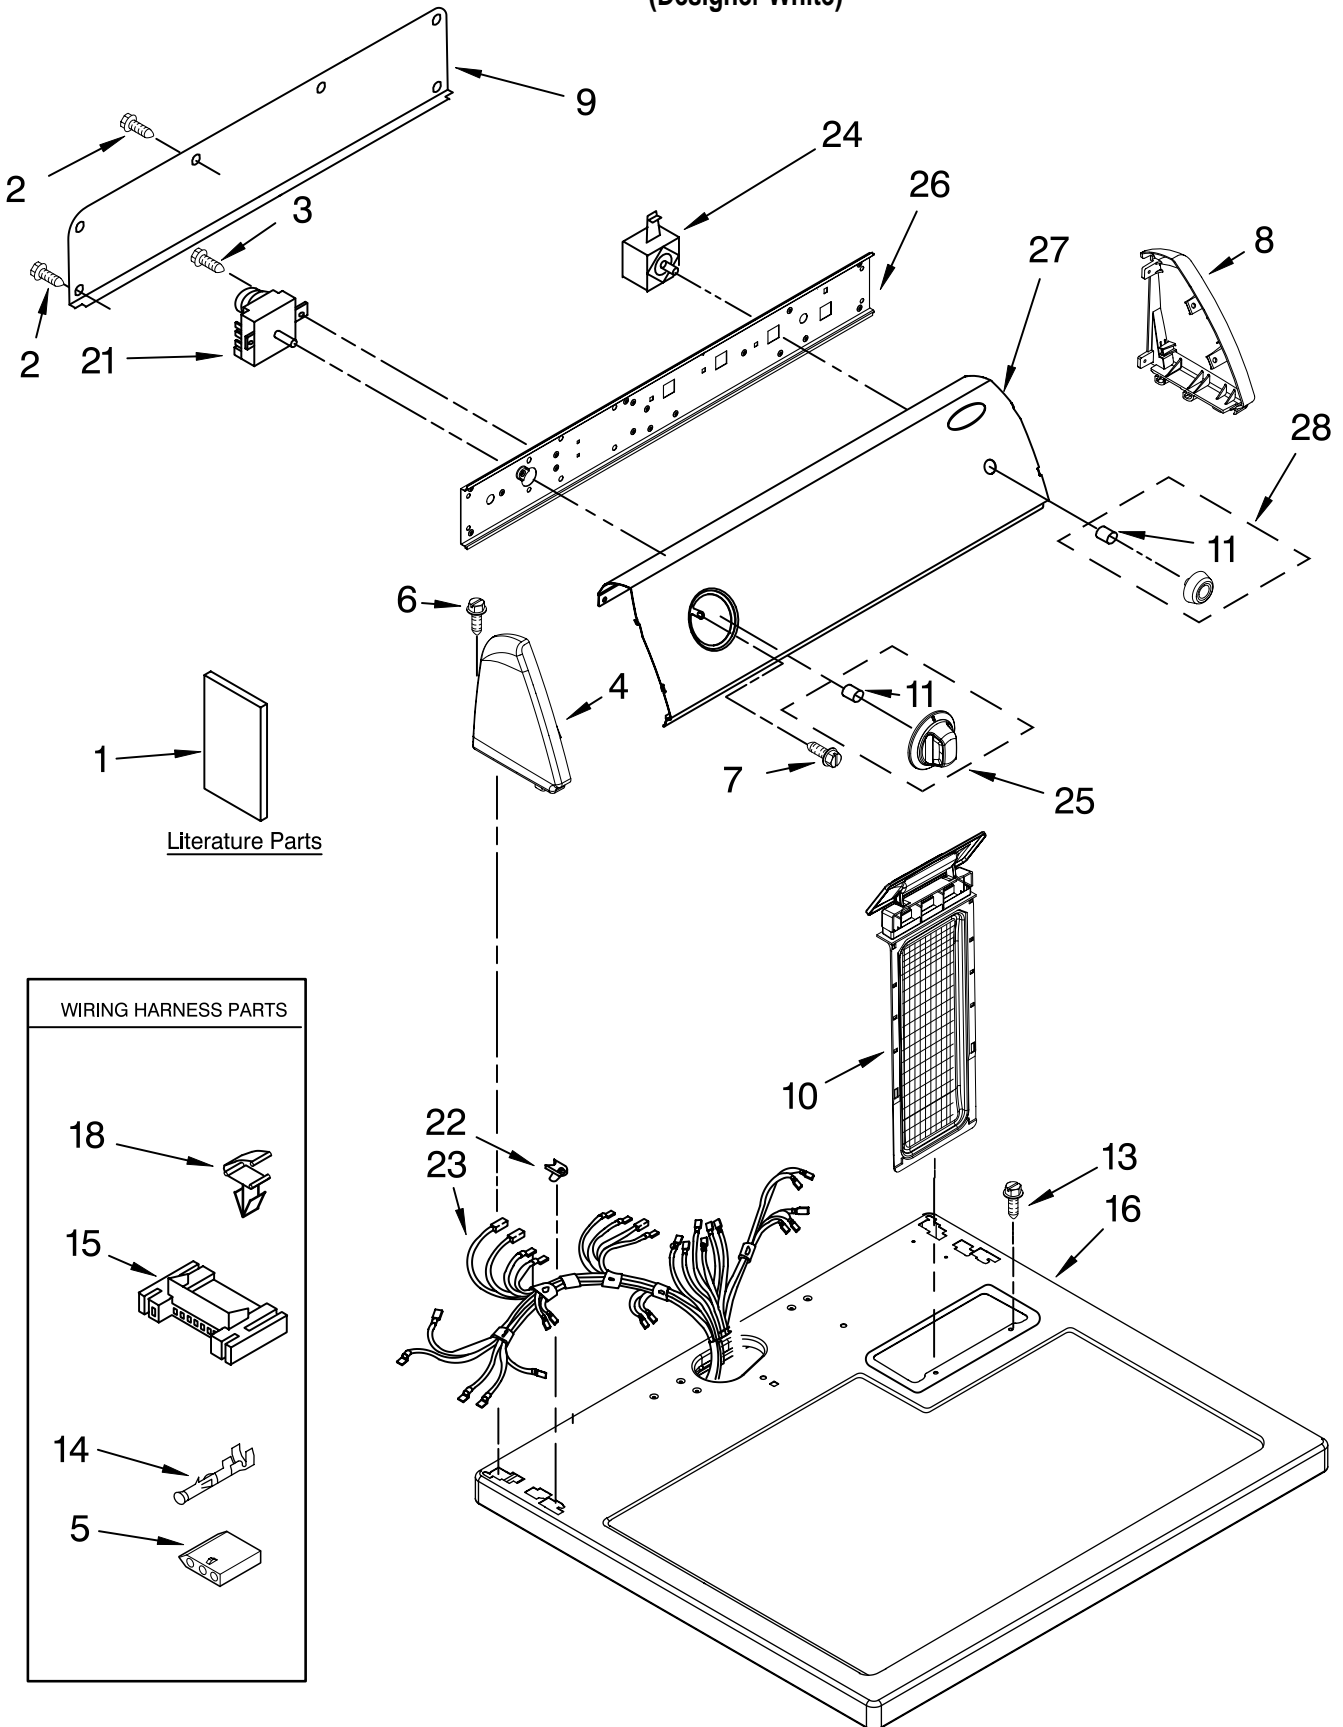

For Model: NED5200TQ0  
(Designer White)

1 → [Literature Part]  
Literature Parts

WIRING HARNESS PARTS

- 18 → [Connector]
- 15 → [Wiring Harness]
- 14 → [Terminal Block]
- 5 → [Terminal Block]

**IMPORTANT:** All Part Numbers Listed Are Whirlpool Numbers. Source Parts Through Whirlpool.

# TOP AND CONSOLE PARTS

For Model: NED5200TQ0  
(Designer White)

<b>Illus. No.</b>	<b>Part No.</b>	<b>DESCRIPTION</b>
1		Literature Parts
	W10088771	Use & Care Guide
	W10089173	Sheet, Cycle Feature
	W10088970	Installation Instructions
	8576793	Wiring Diagram
2	693995	Screw, Hex Head
3	8533971	Screw, 8-18 x 5/16
4	8271365	Cap, End (L.H.)
5	3936144	Connector
6	388326	Screw, Console
7	8533951	Screw, Grounding
8	8271359	Cap, End (R.H.)
9	8274261	Panel, Rear Console
10	8558463	Screen, Lint
11	8536939	Clip, Spring
13	688983	Screw, 8-18 x 5/8
14	94614	Terminal
15	3395683	Connector (Motor)
16	8557930	Top
18	3394427	Clip, Harness
21	8299774	Timer, 60 Hz.
22	357213	Nut, Push-In (2)
23	8576500	Harness, Wiring
24	3977456	Switch, Push-To-Start
25	W10110048	Timer Knob Assembly
26	8271418	Bracket, Control
27	W10086674	Panel, Control
28	W10110049	Knob, Push-To-Start