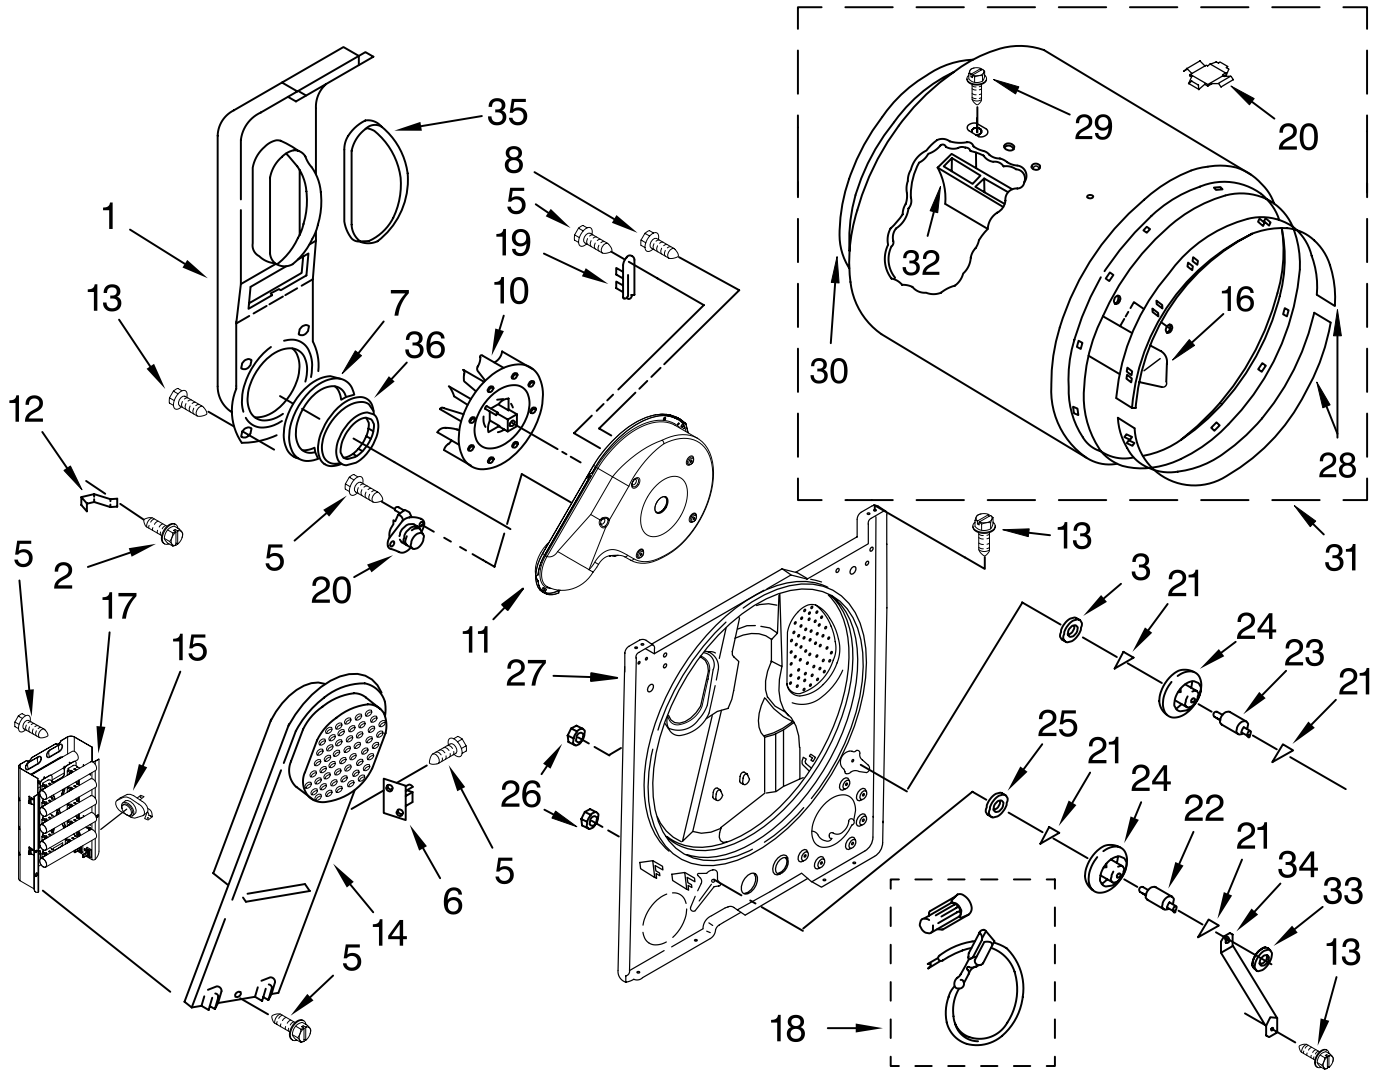

BULKHEAD PARTS

For Model: NED5200TQ0
(Designer White)

Illus. No.	Part No.	DESCRIPTION
1	348368	Lint Chute Assembly
2	489463	Screw, 8-18 x 5/8
3	8066086	Drum Hole Plug
4	3388703	Washer, Support
5	90767	Screw, 8-18 x 3/8
6	3977393	Thermal Cut-Off (Includes Illus. 15)
7	347139	Seal, Lint Chute
8	3390647	Screw, 8-18 x 1/2
10	694089	Wheel, Blower
11	8577230	Housing, Blower
12	8066155	Clip

Illus. No.	Part No.	DESCRIPTION
13	343641	Screw, 10-16 x 1/2
14	8541818	Box, Heater
15	3977767	Thermostat, 221°F (105C)
16	3403636	Baffle, Drum (1)
17	3403585	Element, Heater
18	279457	Wire Kit (For Heater Element Wiring Harness Repair)
19	3392519	Fuse, Thermal
20	3387134	Thermostat, 150°F (66C)
21	690997	Ring, Tri

Illus. No.	Part No.	DESCRIPTION
22	3399506	Shaft, L.H.
23	3399507	Shaft, R.H.
24	3397590	Roller, Support
25	348197	Washer, Support
26	3359452	Nut, 3/8-16
27	3403491	Bulkhead
28	692526	Ring, Bearing
29	W10109200	Screw, 11-16 x 3/4
30	3406130	Seal, Rear Drum
31	695587	Drum Assembly
32	692490	Baffle, Drum
33	3976434	Bracket, Support
34	90296	Clip
35	339956	Seal
36	696302	Shield, Exhaust

IMPORTANT: All Part Numbers Listed Are Whirlpool Numbers. Source Parts Through Whirlpool.