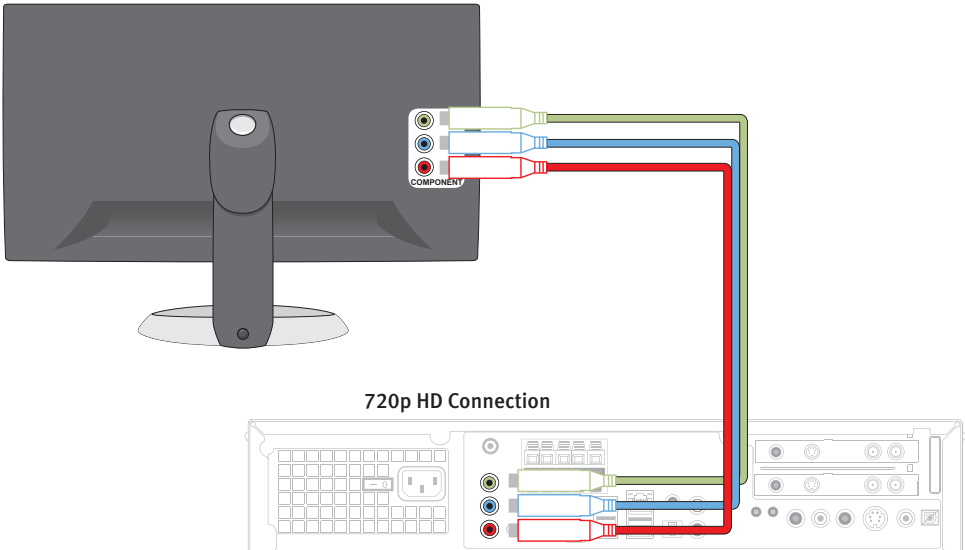

## Alienware Hangar18 Quick Start Guide

HDTV must be HDCP compliant

Blu-ray Disc™ 1080p HD Connection

**NOTE:** The video outputs shaded above (HDMI, VGA and Component) will not be functional when using the HDMI 1080p graphics card.

You can playback your Blu-ray Disc™ DVD's from the Vista Media Center main menu.

OPTION 1 - Connect to your HDTV via 1080p HDMI cable

## OPTION 2 - Connect to your HDTV via 720p HDMI cable

2