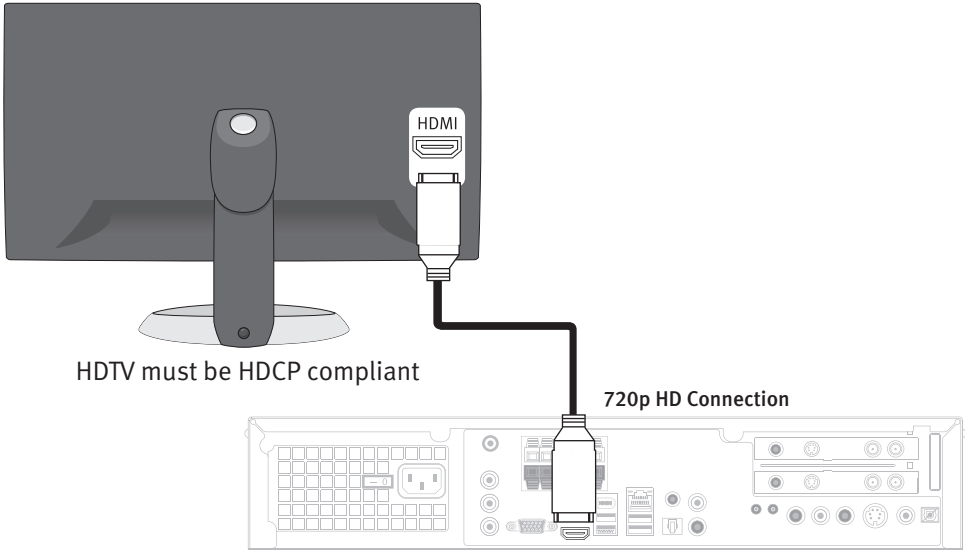

## Alienware Hangar18 Quick Start Guide

HDTV must be HDCP compliant

Blu-ray Disc™ 1080p HD Connection

**NOTE:** The video outputs shaded above (HDMI, VGA and Component) will not be functional when using the HDMI 1080p graphics card.

## OPTION 2 - Connect to your HDTV via 720p HDMI cable

2