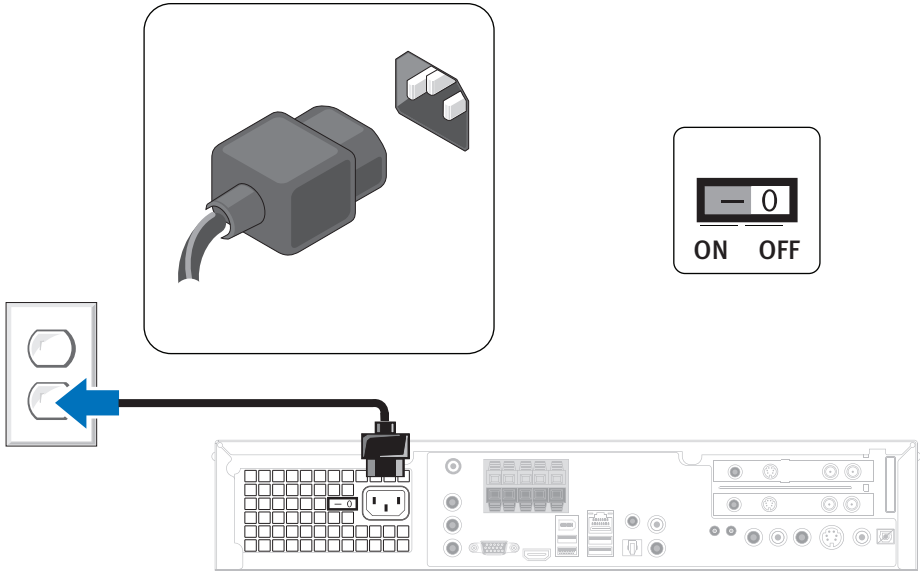

Alienware Hangar18 Quick Start Guide

Connect power cord and turn POWER switch to ON position