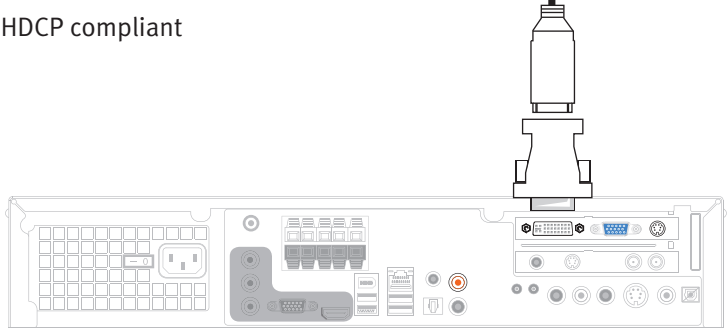

## Alienware Hangar18 Quick Start Guide

HDTV must be HDCP compliant

Blu-ray Disc™ 1080p HD Connection

**NOTE:** The video outputs shaded above (HDMI, VGA and Component) will not be functional when using the HDMI 1080p graphics card.