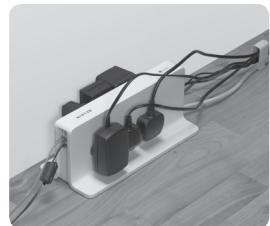

Step 4:

Organise your cables - option 2

Route power cables up the back of your desk area and directly into desktop appliances. Maintaining a cable free floor area at your feet.

Advice: Why not use Belkin cable ties to further manage your connected cables?*

** Cable ties not provided.