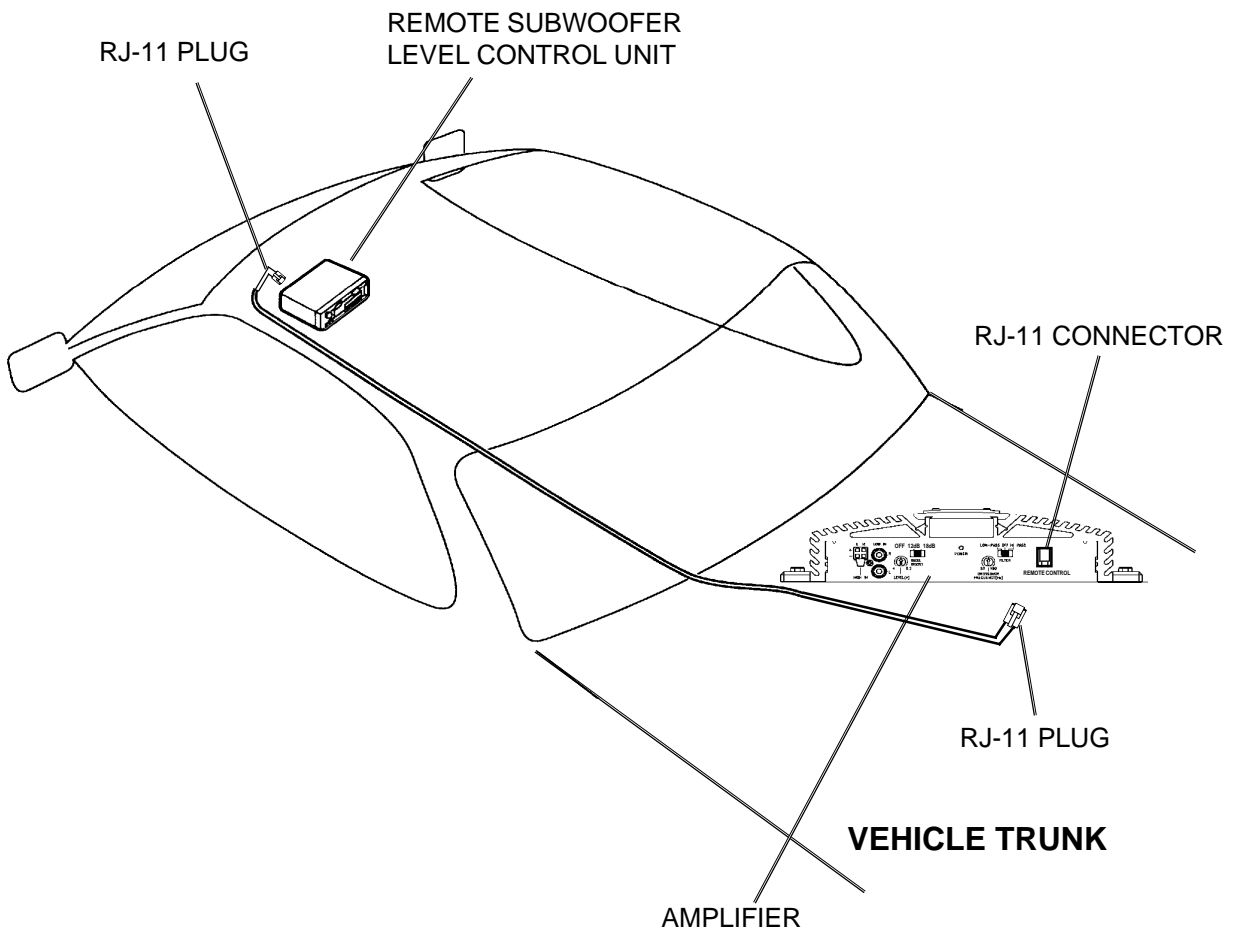

FRONT OF VEHICLE