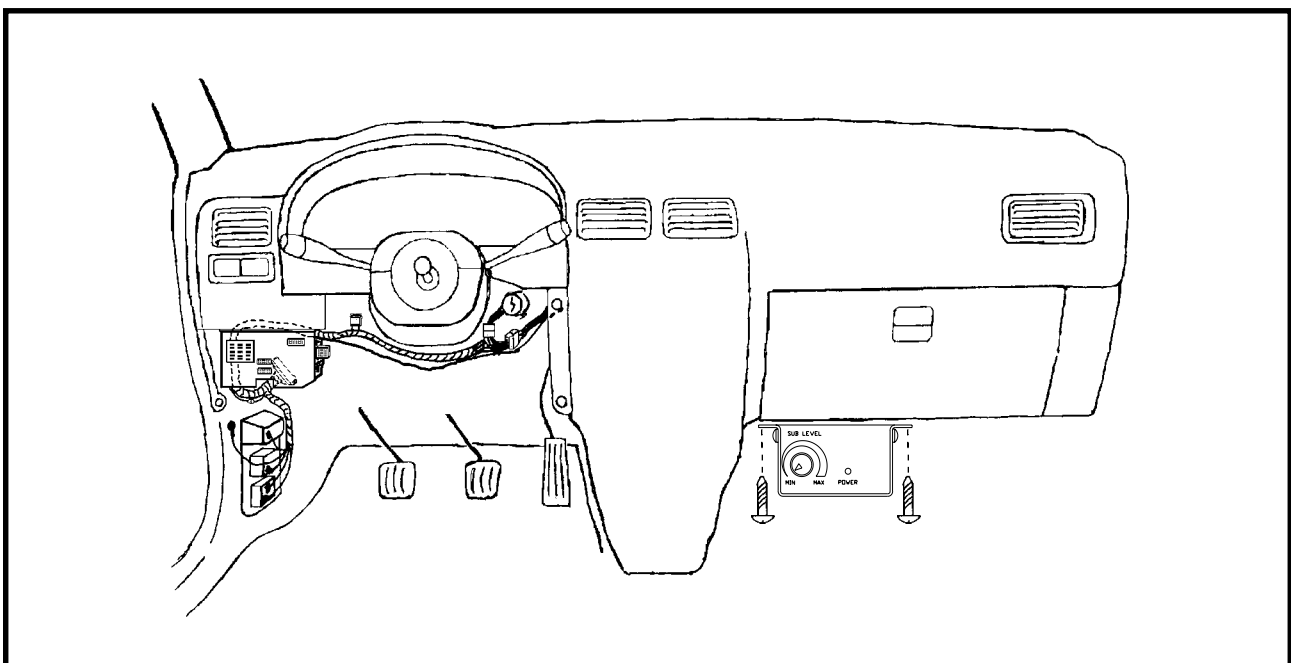

Saturday : 9:00 AM - 5:00 PM Eastern Time

IMPORTANT - RETAIN THIS DOCUMENT FOR FUTURE REFERENCE.

INSTALLATION INSTRUCTIONS

1. Clean the mounting surface in the vehicle.
2. Install the Remote Subwoofer Level Control unit in a convenient location in the passengers compartment (usually under the dash board in an accessible area). The Remote Subwoofer Level Control unit can be attached using a velcro attachment or can be screwed to the dash using sheet metal screws.
3. To use the velcro attachment, remove the adhesive backing and mount a piece of velcro to the top of the unit. Using another piece of velcro, remove the adhesive backing and mount the piece of velcro to the dash board. Press the two velcro pieces together and ensure that the unit is secure.
4. To use the sheet metal screw attachment, select a mounting area for Remote Subwoofer Level Control unit. Place the unit on the mounting surface and mark the locations of the four mounting holes.
5. Remove the Remote Subwoofer Level Control unit and drill a 1/8" hole at each of the four locations.

CAUTION: Before drilling the holes, look at the underside of the mounting surface. Always check carefully to avoid drilling into wiring, braces, fuel or brake lines. **CHECK BEFORE YOU DRILL !**

6. Secure the Remote Subwoofer Level Control unit to the mounting surface using self-tapping screws.
7. Attach the RJ-11 plug to the connector to the back of the unit. Route cable from the passengers compartment to the amplifier (usually located in the vehicle's trunk). Attach the other RJ-11 plug to Remote Control connector on the amplifier.