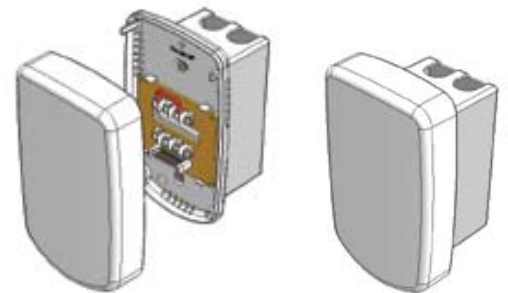

Single Stage

Digital 5/2 Day
Programmable and
Non-Programmable
Battery

White-Rodgers

70 Series™
E C O N O M Y

Dimensions

3.25"W x 5.3"H x 1.1"D

Electrical Specifications

Rating

0 to 30 VAC, 50/60 Hz or DC

0.05 to 1.0 Amp (load per terminal)

1.5 Amps maximum load (all terminals combined)

Standard Systems

Single stage gas, oil, electric

Single stage heat pump
(1E78-151 and 1E78-144)

Millivolt compatible

Thermal Specifications

Setpoint Temperature Range: 45° to 90°F
(7° to 32°C)

Rated Differential: 0.6° to 1.9°F with adjustable anticipation

Operating Ambient Temperature: 32° to 105°F
(0° to 40°C)

Operating Humidity Range: 90%
non-condensing maximum

Shipping Temperature Range: -4° to 150°F
(-20° to 65°C)

Accessories

Wall Plate F61-2593 (4.5"W x 6.6"H)

Subbase F4-1748 (3.25"W x 5.3"H)

"New Construction Stat" 1D78-140 with
heat only 65° setpoint

Thermostat Guard F29-0143

(For additional guard options refer to White-Rodgers catalog.)

For Additional Information

Visit www.white-rodgers.com

Terminal Designations

1E78-151, 1E78-144 and F4-1748

1E78-140

F4-1748 Subbase mounted on 2" x 4" Junction Box with 1D78-140 "New Construction Stat"