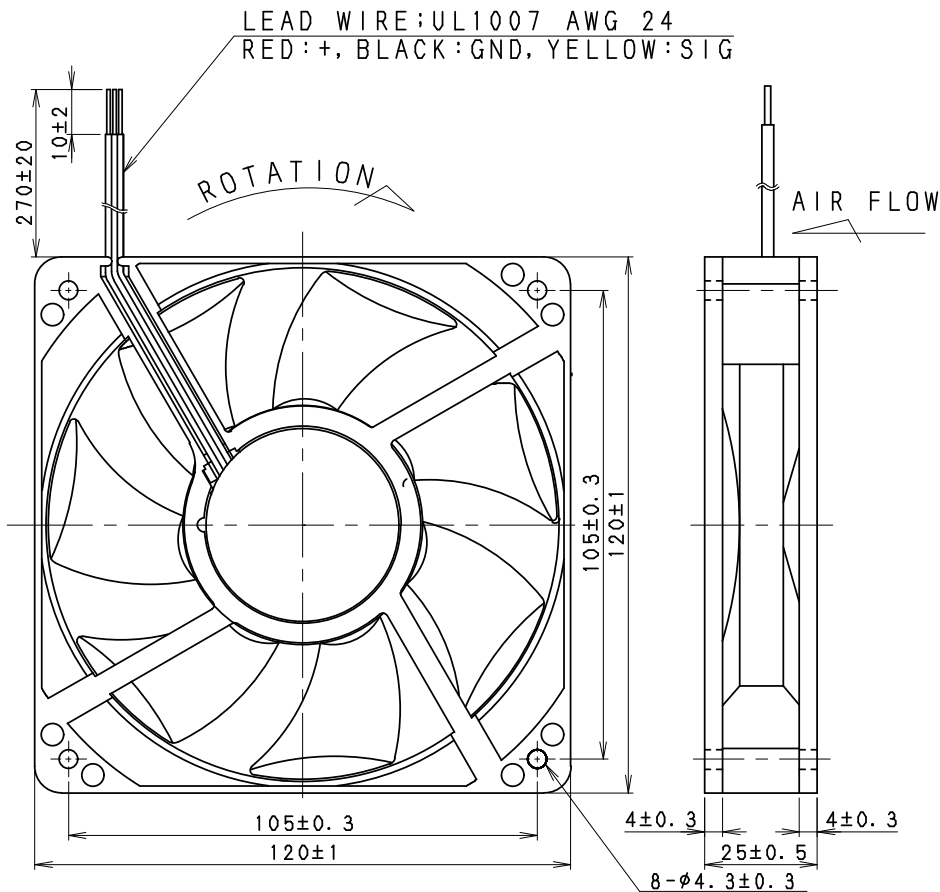

STEALTH Case Fan

Model: SF12025L

External Dimensions:

Specifications:

Fan Size	120x120x25mm 4.72x4.72x0.98"
Voltage	12 V
Current	0.08 Amp
Airflow	53 CFM
Power	0.96 W
Noise	28 dBA
Speed	1500 RPM
Bearing	2 Ball Bearings