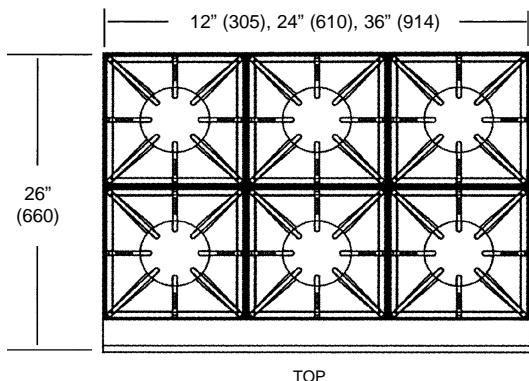

Countertop Gas & Electric Hot Plates

Electric: TECHP113272

Gas: TMDO1200, TMDO1200P, TMDO2400, TMDO2400P, TMDO3600, TMDO3600P

Countertop Gas Hot Plates

Model Number	TMDO1200	TMDO1200P	TMDO2400	TMDO2400P	TMDO3600	TMDO3600P
Gas Type	Natural	LP	Natural	LP	Natural	LP
Cook Zone Size	12"	12"	24"	24"	36"	36"
BTU/hr	40,000	40,000	80,000	80,000	120,000	120,000
Weight	105 lbs.	105 lbs.	160 lbs.	160 lbs.	245 lbs.	245 lbs.
Dimensions	12-1/4" W x 12" H x 27" L	12-1/4" W x 12" H x 27" L	24-3/8" W x 12" H x 27" L	24-3/8" W x 12" H x 27" L	36-1/2" W x 12" H x 27" L	36-1/2" W x 12" H x 27" L