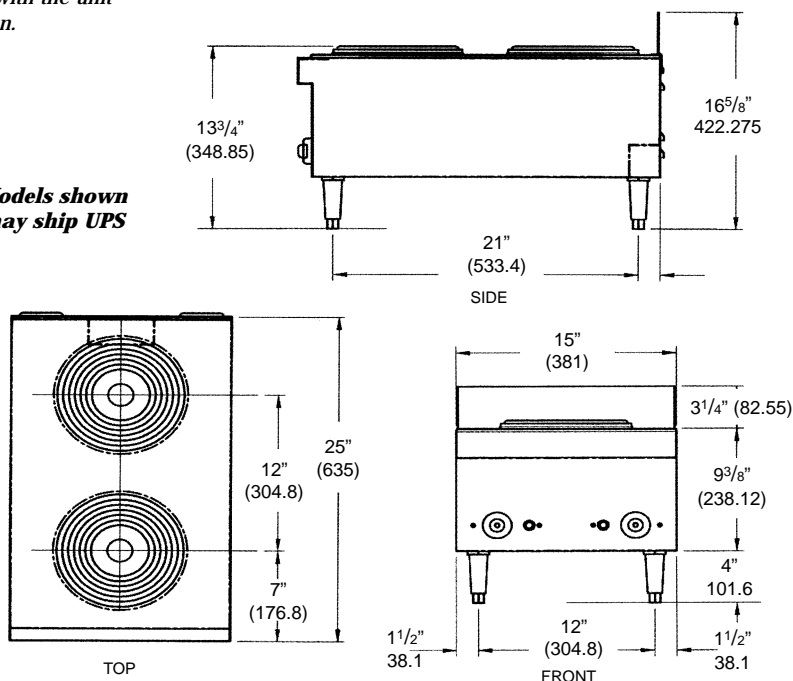

Countertop Electric Hot Plates

Model Number	TECHP113272
Supply	208/240 V
Current Draw (Amps)	208/1 - 21.7 240/1 - 18.8
Total KW	208 V - 3.9 240 V - 5.2
Incoming Supply AWG (min)	1AW NAC
Cook Zone Size	(2) 9" Plates
Weight	40 lbs.
Dimensions	15" W x 16-5/8" H x 25" L

Models shown may ship UPS