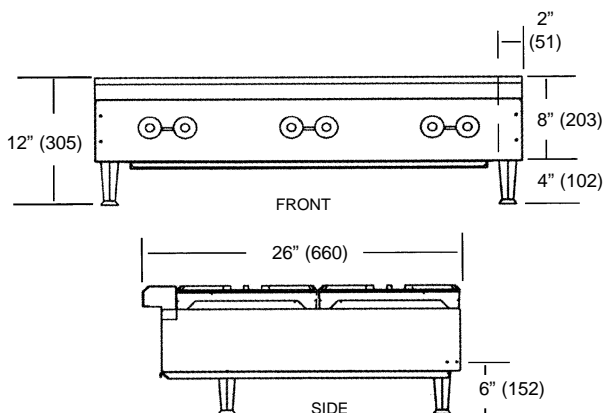

Countertop Gas & Electric Hot Plates

Electric: TECHP113272

Gas: TMDO1200, TMDO1200P, TMDO2400, TMDO2400P, TMDO3600, TMDO3600P

Countertop Gas Hot Plates

Model Number	TMDO1200	TMDO1200P	TMDO2400	TMDO2400P	TMDO3600	TMDO3600P
Gas Type	Natural	LP	Natural	LP	Natural	LP
Cook Zone Size	12"	12"	24"	24"	36"	36"
BTU/hr	40,000	40,000	80,000	80,000	120,000	120,000
Weight	105 lbs.	105 lbs.	160 lbs.	160 lbs.	245 lbs.	245 lbs.
Dimensions	12-1/4" W x 12" H x 27" L	12-1/4" W x 12" H x 27" L	24-3/8" W x 12" H x 27" L	24-3/8" W x 12" H x 27" L	36-1/2" W x 12" H x 27" L	36-1/2" W x 12" H x 27" L