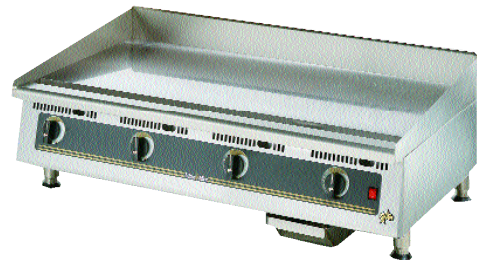

- ★ Ultra-Max Chrome Griddles feature a hard chrome surface to provide superior cooking performance and even heat distribution. Highly polished smooth surface reflects heat inward reducing radiant heat, lowers energy cost up to 30% and keeps the kitchen cooler. The non-porous chrome surface eliminates food taste transfer and can be cleaned quickly, reducing labor cost.
- ★ Snap-Action thermostat control from 150° to 450°F provides accurate temperature control of +/- 10° of set point. Internal plate sensor accurately measures the temperature of the griddle plate 3/16" from the cooking surface for instant response to surface temperature change and fast recovery.
- ★ Available in 24", 36", 48", 60" and 72" widths to meet your space and volume requirements.
- ★ Custom designed 30,000 BTU steel burner every 12" of cooking surface provides superior cooking performance.
- ★ Heavy-duty all-weld body construction with stainless steel front, side panels, splash guard.
- ★ Stainless steel bull nose features cool to the touch technology providing a safe and comfortable work zone.
- ★ "Euro-style" design with stylishly curved, ergonomically advanced front panel providing easy access and viewing of controls.
- ★ Spatula wide 3-1/2" front grease trough and grease chute for easier cleaning.
- ★ Large 6 quart stainless steel grease drawer.
- ★ Extra-heavy 4" adjustable legs to fit your countertop needs.
- ★ Floor model stands available for free standing unit. Optional casters available.

Model 848TSCHS