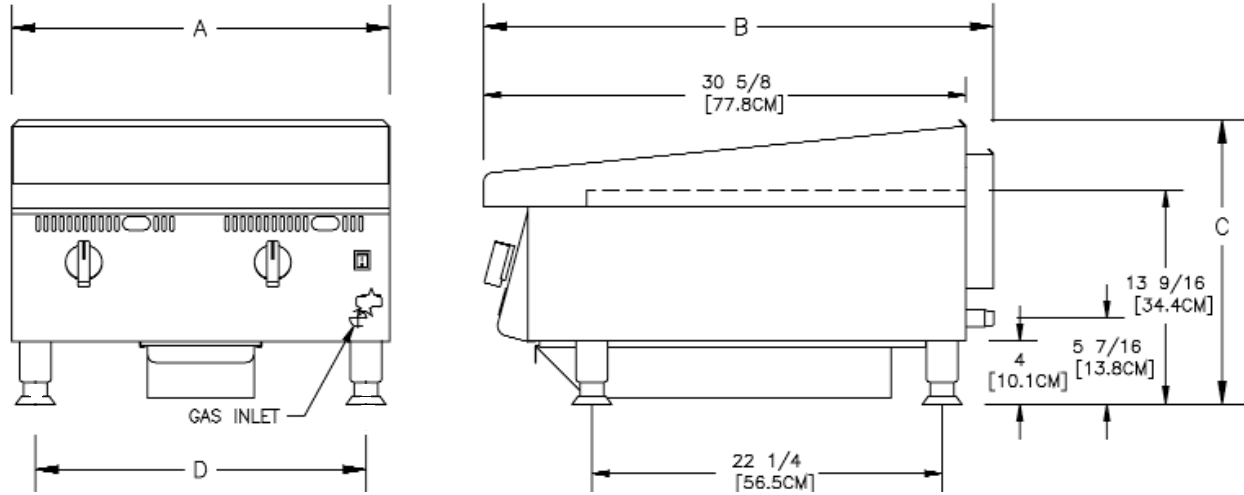

Star Manufacturing International, Inc.

Ultra-Max® Gas Griddles

ULTRA-MAX® CHROME GAS GRIDDLES

Models 824TSCHS, 836TSCHS, 848TSCHS,
860TSCHS & 72TSCHS

Specifications

Model No.	Dimensions				No. Controls	BTU	Grid Area	Plate Thickness	Approximate Weight	
	(A) Width Inches	(B) Depth Inches	(C) Height Inches	(D) Leg Width Inches					Installed	Shipping
824TSCHS	24" (61.0 cm)	32-3/8" (82.2 cm)	18" (45.7 cm)	21-1/16" (53.5)	2	60,000	573 sq. in. (3,697sq cm)	1" (2.54 cm)	222 lbs. (100.6 kg)	305 lbs. (137.3 kg)
836TSCHS	36" (91.4 cm)	32-3/8" (82.2 cm)	18" (45.7 cm)	33-1/16" (84)	3	90,000	860 sq. in. (5,545 sq cm)	1" (2.54 cm)	333 lbs. (150.9 kg)	409 lbs. (184.1 kg)
848TSCHS	48" (121.9cm)	32-3/8" (82.2 cm)	18" (45.7 cm)	45-1/16" (114.5)	4	120,000	1146 sq. in. (7,394 sq cm)	1" (2.54 cm)	444 lbs. (201.2 kg)	524 lbs. (235.8 kg)
860TSCHS	60" (152.4 cm)	32-3/8" (82.2 cm)	18" (45.7 cm)	57-1/16" (144.9)	5	150,000	1433 sq. in. (9,242 sq cm)	1" (2.54 cm)	555 lbs. (251.5 kg)	688 lbs. (309.6 kg)
872TSCHS	72" (182.9 cm)	32-3/8" (82.2 cm)	18" (45.7 cm)	69-1/16" (175.4)	6	180,000	1719 sq. in. (11,091 sq cm)	1" (2.54 cm)	666 lbs. (301.8 kg)	794 lbs. (357.3 kg)

Typical Specifications

Ultra-Max Chrome Gas griddles are constructed of stainless steel, valve knobs are protected by a stainless steel bull nose front. Griddle plate is a 1" (2.54 cm) thick highly polished chrome plated steel plate with 5" (7.6 cm) high tapered wrap-around stainless steel splash guard. Unit has 3-1/2" (8.3 cm) wide front grease trough with grease chute and a 6 qt. (5.68 L) capacity stainless steel grease drawer. Models 860TSCHS and 872TSCHS house two each 6 quart grease drawers. Units are equipped with a 30,000 BTU aluminized steel burner for every 12" (30.5 cm) of width and are controlled by a snap action control valve (110V) with an automatic safety pilot and 3/4" N.P.T. male gas connection with a convertible pressure regulator. Griddles are supplied with 4" (10.2 cm) high stainless steel legs that have a 1-5/8" (4.5 cm) adjustment. Supplied with 6' cord and NEMA 5-15 plug. Units are approved for installation within 6" (15.2 cm) of combustible surfaces and are CULus Classified and UL classified to NSF Standard 4 Sanitation. Printed in the U.S.A.

Due to periodic changes in designs, methods, procedures, policies and regulations, the specifications contained in this sheet are subject to change without notice. While Star Manufacturing exercises good faith efforts to provide information that is accurate, we are not responsible for errors or omissions in information provided or conclusions reached as a result of using the specifications. By using the information provided, the user assumes all risks in connection with such use.

Star Manufacturing International Inc. - 10 Sunnen Drive - P.O. Box 430129 - St. Louis, MO 63143-3800
Phone: (800) 264-7827 - FAX: (800) 264-6666 - www.star-mfg.com