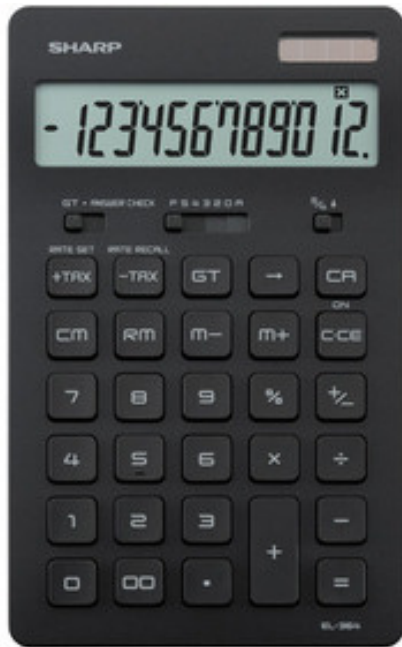

# This is Why

- ▶ 12-DIGIT DISPLAY WITH PUNCTUATION & FUNCTION SYMBOLS
- ▶ STYLISH BODY WITH KICK STAND
- ▶ ANSWER CHECK FUNCTION
- ▶ +TAX/-TAX CALCULATION
- ▶ TWIN POWER SOURCE (BATTERY AND SOLAR)
- ▶ GRAND TOTAL (GT)
- ▶ DOUBLE ZERO KEY
- ▶ AUTO POWER OFF

Simple & Stylish Design (3-Colour Variations). The smart, space saving body with kick stand makes it easy to carry. +Tax/-Tax and just one-touch price calculation! The answer check function gives an "OK sign", when the checking calculation matches the result of the first.rn

## GENERAL

- ▶ Type: **Desktop**
- ▶ Display: **LCD**
- ▶ Lines / Digits: **12**
- ▶ Kick Stand: ✓

## OTHERS

- ▶ Auto Power Off: ✓
- ▶ Solar Power: ✓
- ▶ Battery (\*Back-up Usage): **\*CR-2032 x1**
- ▶ Dimensions (WxDxH mm): **110 x 176 x 13**
- ▶ Weight (g): **180**