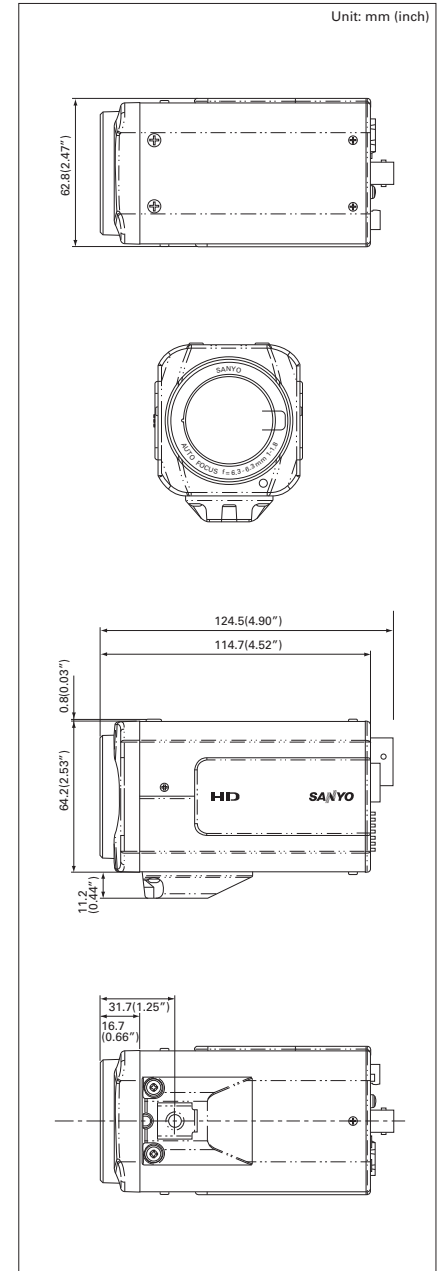

Interface

Video output	Composite outfor adjustment only), HDMI (mini type)
SD memory card slot	1(SDHC)
Network port	10BASE-T/100BASE-TX (RJ45 connector)
Alarm input/output	2/2
Audio input/output	Mic in/Line out(3.5Φ mini jack)
USB port	For dedicated HDD case only

General

Environmental conditions	Operating	Temperature: -10 to +50°C (14°F to 122°F) Humidity: within 90% RH
	Storage	Temperature: -20 to +70°C (-4°F to 158°F) Humidity: within 70% RH
Power supply	24V AC ±10%, 60 Hz / 12V DC, PoE (IEEE802.3af)	
Power consumption (approx.)	15w	
Dimensions (approx.) (W x H x D)	62.8 x 64.2 x 114.7mm (2.47 x 2.53 x 4.52 inch)	
Weight (approx.)	420g (14.81 oz)	

*Specifications, design and availability are subject to change without notice.

Dimensions

Caution: Please consult the instruction manual to ensure safe and proper operation of the product.

Digital System Company of SANYO Electric Co., Ltd. obtained Quality Management System ISO9001 and Environmental Management System ISO14001 certifications.

Distributed by:

SANYO Electric Co., Ltd.
Digital System Company
<http://www.sanyosecurity.com>

©2009 SANYO Printed in Japan 2009.10.NP SMS179