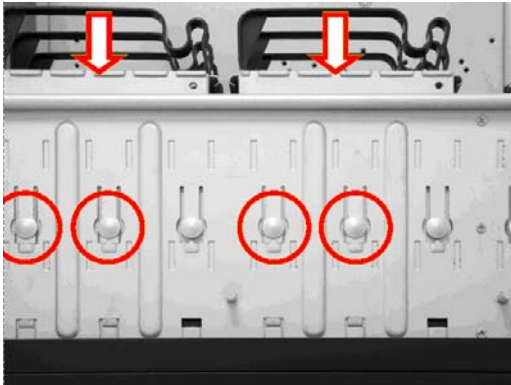

5.25" ODD Installation

1. First press the two round shape button using your thumbs, then use your index finger to push the middle 3.5" module to remove it.