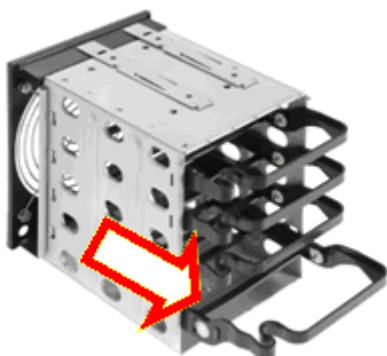

## 3.5" Device Installation

1. First press the two round shape button using your thumbs, then use your index finger to push the 3.5" module to remove it.

2. Pull the module out from the front.

3. Pull the HDD tray out from the module to begin installation.