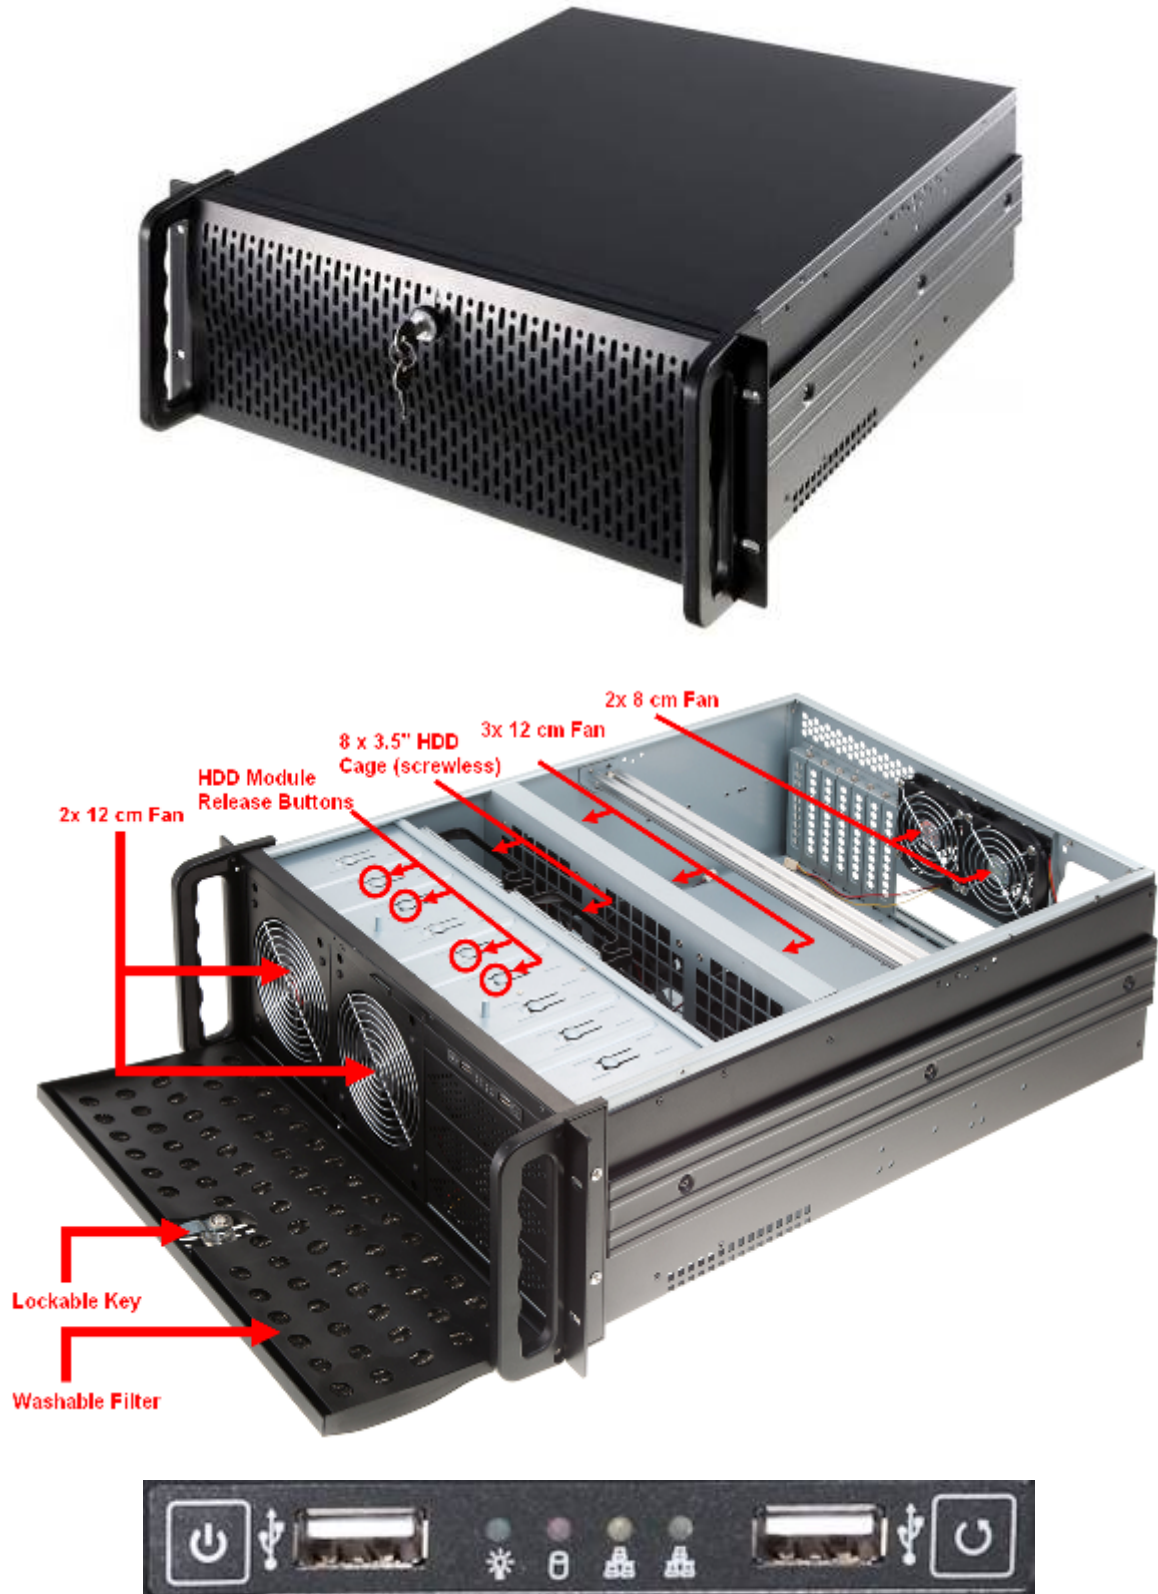

## Contents

<b>Product Overview .....</b>	<b>2</b>
<b>Introduction.....</b>	<b>3</b>
<b>Feature.....</b>	<b>3</b>
<b>Specification .....</b>	<b>3</b>
<b>Installation Guide.....</b>	<b>5</b>
<b>Top Cover Disassembly .....</b>	<b>5</b>
<b>3.5” Device Installation .....</b>	<b>6</b>
<b>Server Rail Installation .....</b>	<b>8</b>
<b>5.25” ODD Installation .....</b>	<b>9</b>

## Introduction

RSV-L4000 is a 4U rackmount industrial chassis for various kinds of server computer which supports any E-ATX (12" x 13") and below form factor motherboard design and PS2 power supply. In addition, RSV-L4000 has a large-scale fan filter and easy-to-use knob key for great serviceability of the system.

## Feature

- Carries 8 x internal 3.5" HDD and 3 x 5.25" devices (which can switch to a 3.5" HDD x 4 module) totally.
- Best cooling design carry up to front 120 mm front cooling fan x5 and 80 mm back cooling fan x2 max (all 7 are included in RSV-L4000).
- Front door with key lock for better security.
- Special design of fixing PCI card in the system (7 pieces max).
- Dual USB 2.0 connector in front panel.

PIC	ITEM	PURPOSE	PIC	ITEM	PURPOSE
	MOTHERBOARD STANDOFF x 12	MOTHERBOARD		RAIL x 6	HDD MODULE ODD RAIL
	SCREWS x 6	POWER SUPPLY			Buzzer x 1 (PC Speaker)
	SCREWS x 20	MOTHERBOARD			