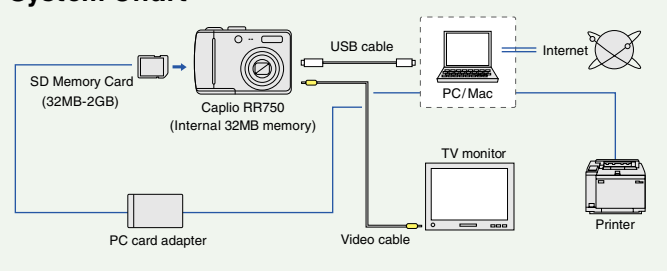

System Chart

Accepts normal AA batteries

Are your rechargeable batteries running out? No problem. The RR750 also accepts readily available AA batteries, which means you'll never be slowed by fading power.

Caplio RR750 Major Specifications

Item	Description
CCD	Effective 7.16 million square pixels (7.21 million pixels), 1/2.5-inch primary color CCD
Lens	Focal length f=5.8-17.4mm (equivalent to 35-105mm for 35mm cameras) Brightness (F value) F2.8 (W)-4.8 (T)
Zoom	Optical 3x zoom (up to 12x zoom when combined with digital zoom)
Object distance	Approx. 40cm-infinity, Macro: approx. 6cm-infinity (Wide), approx. 35cm-infinity (Telephoto)
Shutter	<Still> 1/4-1/1000 sec.
Recording media	SD Memory Card (3.3V 32MB-2GB), Internal memory (32MB)
Resolution (pixels)	<Still> 3072 x 2304, 2592 x 1944, 2048 x 1536, 640 x 480 <Movie> 320 x 240 30fps
Recording mode	Still (Auto, Program, Portrait, Landscape, Sports, Night), Movie
LCD monitor	2.5-inch color TFT-LCD (approx. 153,600 pixels)
Battery	AA alkaline or Ni-MH rechargeable battery x2
Dimensions	89.5mm(W) x 60.0mm(H) x 26.0mm(D)
Weight	Approx. 128g (without batteries, hand strap, SD Memory Card)

● All the sample images used herein are for concept purposes only. ● Caplio is the trademark of Ricoh Co., Ltd.
● Microsoft, Windows and Direct X are registered trademarks or trademarks of Microsoft Corporation in the U.S. and/or other countries. ● Apple, Macintosh and Mac OS are registered trademarks or trademarks of Apple Inc. in the U.S. and/or other countries.
● The SD logo is a trademark.
● Compatible with EPSON PRINT Image Matching III.
● All other trademarks mentioned herein are the property of their respective owners.

For more information, visit:

<http://www.ricoh.com/r_dc>

RICOH

RICOH COMPANY, LTD.

3-2-3, Shin-Yokohama
Kohoku-ku, Yokohama-shi 222-8530, Japan
Phone: 045-477-1738 Fax: 045-477-1797 <http://www.ricoh.com/r_dc>

RICOH INTERNATIONAL B.V. (PMMC EUROPE)

Oberrather Straße 6, D-40472
Düsseldorf, Germany
Phone: 0211-6546-0 Fax: 0211-6546-308 <http://www.ricohpmmc.com>

RICOH UK LTD. (PMMC UK)

Ricoh House, 1 Plane Tree Crescent, Feltham,
Middlesex, TW13 7HG, England
Phone: 0208-261-4000 Fax: 0208-261-4318

RICOH FRANCE S.A.S (PMMC FRANCE)

383, Avenue du Général de Gaulle - BP 307-931-13
Clamart Cédex, France
Phone: 01-4094-3267 Fax: 01-4094-3276

RICOH ESPANA, S.A. (PMMC SPAIN)

Av. Litoral Mar, 12-14, 08005
Barcelona, Spain
Phone: 093-295-7600 Fax: 093-295-7605

RICOH ITALIA S.p.A. (PMMC ITALY)

via Ponchielli, 3
20063 Cemusco S/N Milano, Italy
Phone: 02-92361217 Fax: 02-92361244

RICOH HONG KONG LTD.

Personal Multimedia Products Center
21/F, One Kowloon, 1 Wang Yuen Street Kowloon Bay, Hong Kong
Phone: 2862-2888 Fax: 2566-3647/2866-1120

RICOH AUSTRALIA PTY. LTD.

8 Rodborough Road, French's Forest, N.S.W. 2086, Australia
Phone: 02-8977-1111 Fax: 02-8977-1100
<http://www.ricoh.com.au>

RICOH CORPORATION