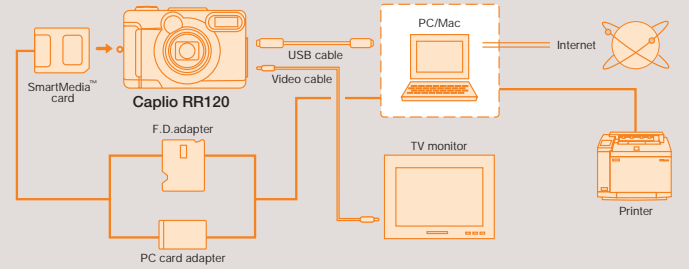

System Chart

RICOH

RICOH COMPANY, LTD.
3-2-3, Shin-yokohama
Kohoku-ku, Yokohama-shi 222-8530, Japan
Phone: 045-477-1738 Fax: 045-477-1797 <http://www.ricoh.co.jp/r_dc>

RICOH CORPORATION
5, Dedrick Place, West Caldwell, NJ
07006 U.S.A.
Phone: 888-742-6410 <http://www.ricohzone.com>

RICOH EUROPE B.V. (PMMC EUROPE)
Oberrather Straße 6, D-40472
Düsseldorf, Germany
Phone: 0211-6546-0 Fax: 0211-6546-308 <http://www.ricohpmc.com>

RICOH UK LTD. (PMMC UK)
Ricoch House, 1 Plane Tree Crescent, Feltham,
Middlesex, TW13 7HG, England
Phone: 0208-261-4000 Fax: 0208-261-4220

RICOH FRANCE S.A. (PMMC FRANCE)
383, Avenue du Général de Gaulle - BP 307-931-13
Clamart Cédex, France
Phone: 01-4094-3267 Fax: 01-4094-3276

RICOH ESPANA, S.A. (PMMC SPAIN)
Av. Litoral Mar, 12-14, 08005
Barcelona, Spain
Phone: 093-295-7600 Fax: 093-295-7605

RICOH EUROPE B.V. (PMMC BENELUX)
Koolhovenlaan 35, 1119 NB Schiphol-Rijk,
The Netherlands
Phone: 020-5474111 Fax: 020-5474540

RICOH HONG KONG LTD. (PMMC)
Unit D, E&F, 24/F., China Overseas Building, 139 Hennessy Road
Wan Chai, Hong Kong
Phone: 2528-2823 Fax: 2566-3647/2866-1985

RICOH AUSTRALIA PTY. LTD.
8 Rodborough Road, Frenchs Forrest, N.S.W. 2086
Phone: 02-8977-1111 Fax: 02-8977-1100
<http://www.ricoh.com.au>