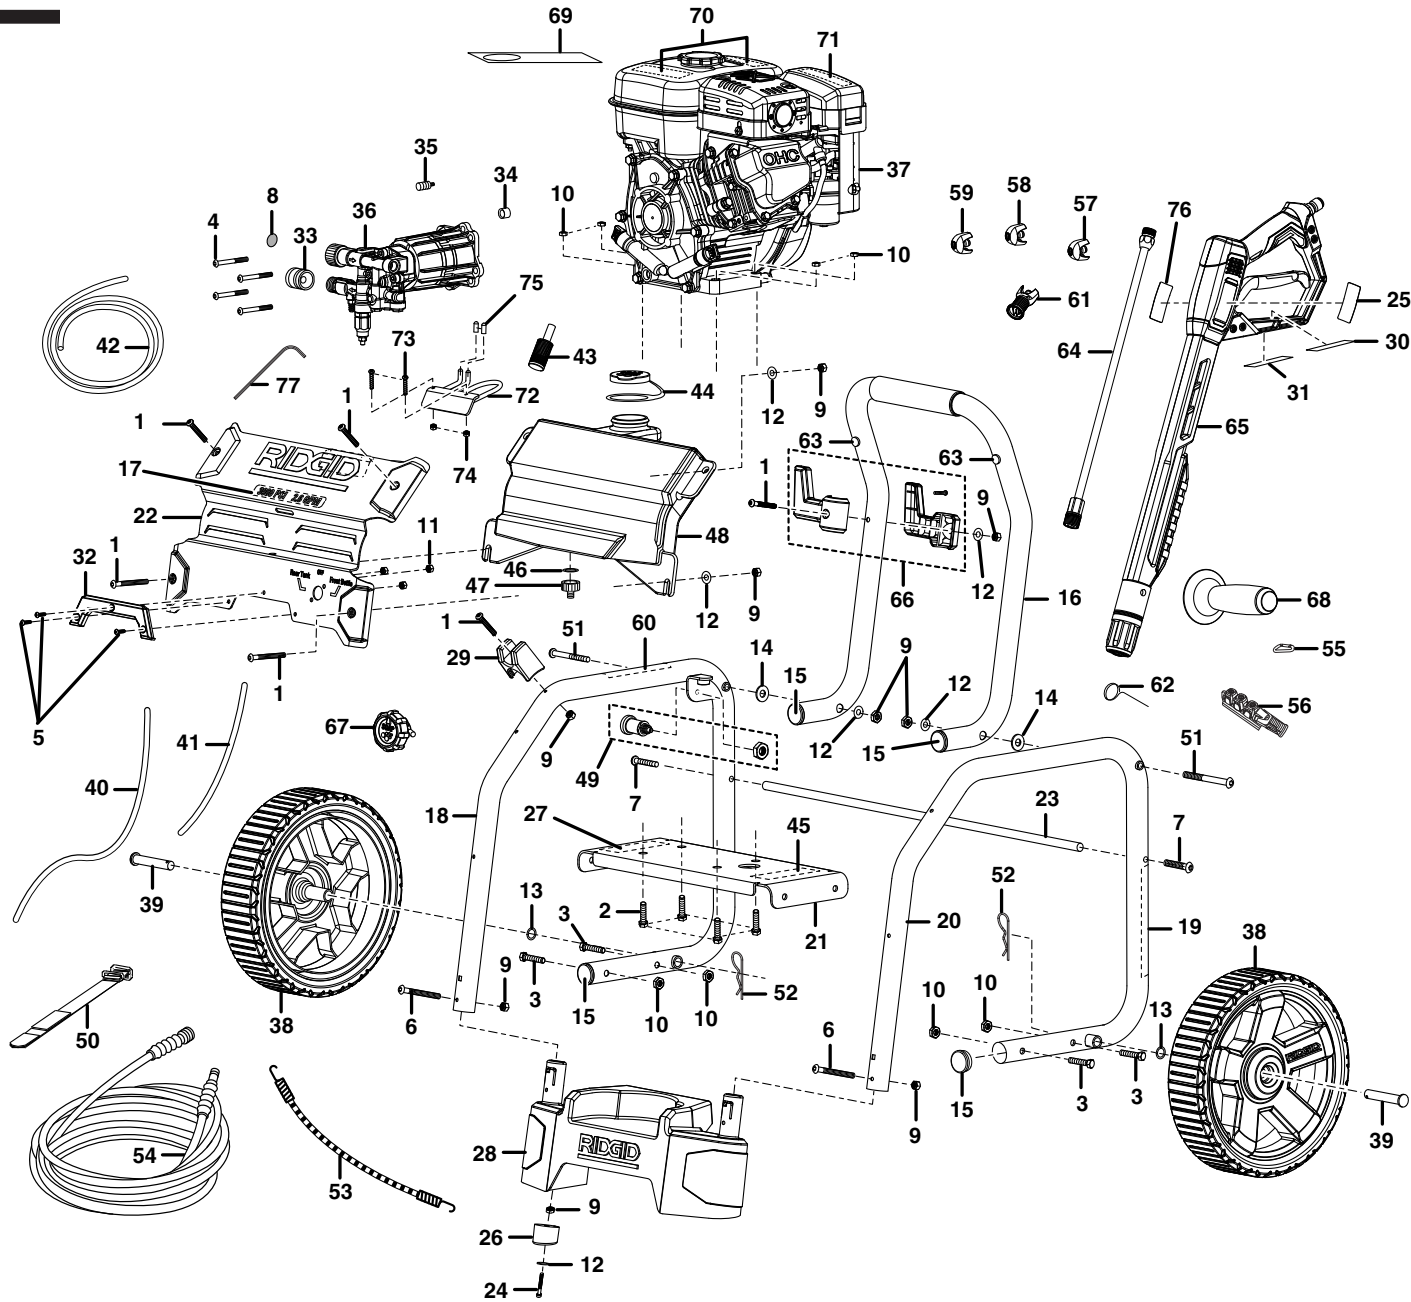

# RD80746/RD80947 Gasoline Pressure Washer

KEY	P/N	DESCRIPTION	QTY	KEY	P/N	DESCRIPTION	QTY	KEY	P/N	DESCRIPTION	QTY
1	661501001	* Screw (1/4-20 x 2 in., Torx Truss Hd.).....	6	29	518931001	Bottom Wand Holder.....	1	56	570727004	Nozzle Holder.....	1
2	661505005	* Bolt (M8 x 36 mm, Hex Hd.).....	4	30	940786002	Wand Label (Max Rating).....	1	57	308697010	Nozzle, 0° (Red).....	1
3	661505003	* Bolt (M8 x 50 mm, Hex Hd.).....	4	31	940654058	Trigger Handle Warning Label (French/Spanish).....	1	58	308698010	Nozzle, 15° (Yellow).....	1
4	660739002	* Bolt (5/16-24 x 22 mm).....	4	32	518926001	Bottle Bumper.....	1	59	308699010	Nozzle, 25° (Green).....	1
5	661555001	* Bolt (M4 x 0.7 x 12 mm).....	3	33	308113002	3/8 in. Quick Connect (Female Coupler).....	1	60	940693003	Handle Release Label.....	1
6	660592005	* Bolt (1/4 x 42 mm, Pan Hd.).....	2	34	518470001	TRV Spout.....	1	61	310660002	Dual Power Soap Nozzle.....	1
7	660391002	* Bolt (M8 x 20, Hex Hd.).....	2	35	678169002	Thermal Release Valve.....	1	62	678148002	Nozzle Cleaning Tool.....	1
8	308662001	Filter Screen.....	1	36	309515001	Pump.....	1	63	570733001	Bumper.....	2
9	678016006	* Lock Nut (1/4 in.).....	12	37	309590001	** SP170 Engine (RD80746).....	1	64	308494004	Spray Wand (21 in.).....	1
10	678774001	* Lock Nut (M8 x 1-1/4 in.).....	8	37	309590002	** SP170 Engine (RD80947).....	1	65	120950013	Trigger Handle Assembly.....	1
11	678610002	* Lock Nut (M4).....	3	38	308451003	Wheel (12 in. x 3 in.).....	2	66	120900031	Wand Holder Kit.....	1
12	638128004	* Washer (1/4 in.).....	9	39	620598001	Axle.....	2	67	120900032	3-Way Valve Kit.....	1
13	638275002	* Washer (1/2 in.).....	2	40	570728001	Pump Hose.....	1	68	513122001	Auxiliary Handle.....	1
14	518724002	* Washer (D20 x D8 x 5t).....	2	41	570728002	Tank Hose.....	1	69	940971011	Engine Oil (Hang Tag).....	1
15	518932001	Handle Tube Cap.....	4	42	570728003	Bottle Hose.....	1	70	940654053	Warning Label.....	1
16	308941001	Handle Assembly (Inc. Key Nos. 15 and 63).....	1	43	518391001	Filter (Injection Hose).....	1	71	940778003	Hot Muffler Label.....	1
17	940779003	Performance Label.....	1	44	310650001	Soap Tank Cap.....	1	72	308316001	Wand Holder Storage.....	1
18	308938004	Right Frame Assembly.....	1	45	940678016	Data Label.....	1	73	660976002	* Bolt (M5 x 16 mm, Pan Hd.).....	2
19	940617012	Engine Quick Start Label.....	1	46	308283003	Filter.....	1	74	678390001	* Hex Nut (M5).....	2
20	308939004	Left Frame Assembly.....	1	47	308985002	Outlet With Filter.....	1	75	518986001	Vinyl Cap.....	2
21	638385006	Engine Plate.....	1	48	310658003	Soap Tank Assembly (Inc. Key Nos. 46-47).....	1	76	940654061	Trigger Handle Warning Label (English).....	1
22	638671001	Face Plate.....	1	49	308910001	Release Pin.....	1	77	678024002	Wrench (T30 Torx).....	1
23	678143001	Bar.....	1	50	308350001	Hook-And-Loop Strap.....	1	<b>Not Shown:</b>			
24	661503002	* Bolt (1/4 x 19 mm, Hex Hd.).....	2	51	678406004	Connector Pin (1/4 in.).....	2	78	N/A	* Oil (SAE 30 or SAE 10W30).....	1
25	940726009	Trigger Handle Logo Label.....	1	52	678238001	Hitch Pin.....	2	79	987000254	Operator's Manual.....	1
26	561307001	Rubber Foot.....	2	53	308531002	Bungee Cord With Hooks.....	1	80	987000255	Replacement Parts List.....	1
27	940780001	Pump Quick Start Label.....	1	54	308835003	High Pressure Hose.....	1	81	987000262	Assembly Guide.....	1
28	308909003	Foot Assembly (Inc. Key Nos. 9, 12, 24 and 26).....	1	55	638637002	Spring Clip.....	1	12-19-07 (REV:00)			