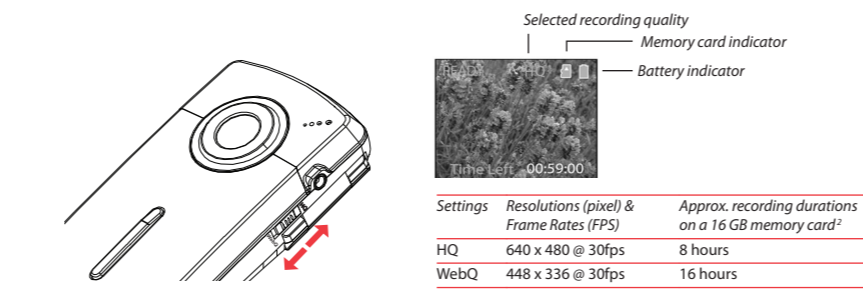

2. Battery Installation

3. General controls

4. Inserting (or removing) memory card

The camcorder internal memory will only permit minutes of recording time. A microSD memory card (not included) is recommended for recording.

As the memory card is small in size, it is recommended to use a **small coin** to help insert or remove it.

5. Turning on the camcorder

6. Selecting recording quality

² Actual recording time and capacity will vary depending on type of video content being recorded, system requirements, and other factors.