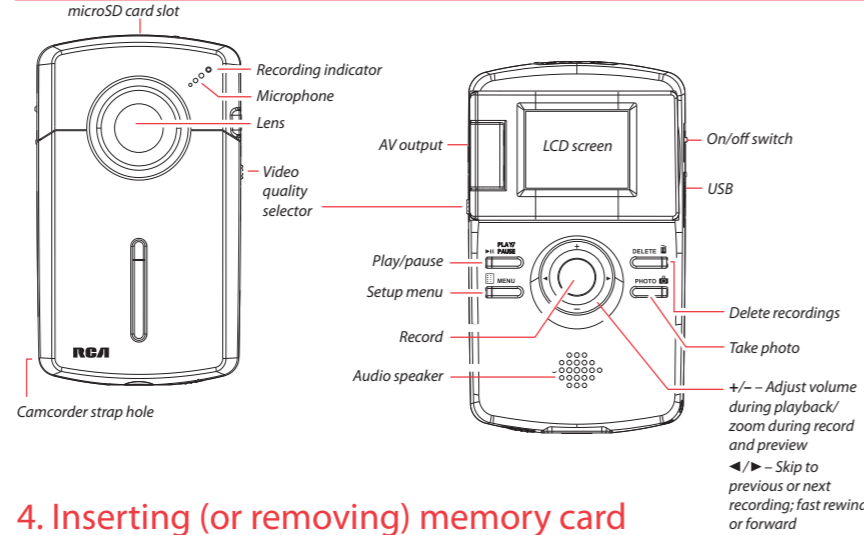

RCA QuickStartGuide

English **small wonder**
EZ1010 Series RCA Small Wonder Camcorder
www.mysmallwonder.com

Congratulations on purchasing your new RCA Small Wonder Camcorder.
Please read these instructions for quick tips on using the product.

The User Manual PDF file can also be found in the camcorder memory under the User Manuals folder.

1. Content of the box

- Small Wonder Camcorder
- USB cable
- AV cable
- Tripod
- Carrying case
- 4 x AAA batteries
- Wrist strap
- Quick Start Guide
- Owner Registration card
- Warranty leaflet

2. Battery Installation

3. General controls

4. Inserting (or removing) memory card

The camcorder internal memory will only permit minutes of recording time. A microSD memory card (not included) is recommended for recording.

As the memory card is small in size, it is recommended to use a **small coin** to help insert or remove it.

5. Turning on the camcorder

6. Selecting recording quality

² Actual recording time and capacity will vary depending on type of video content being recorded, system requirements, and other factors.