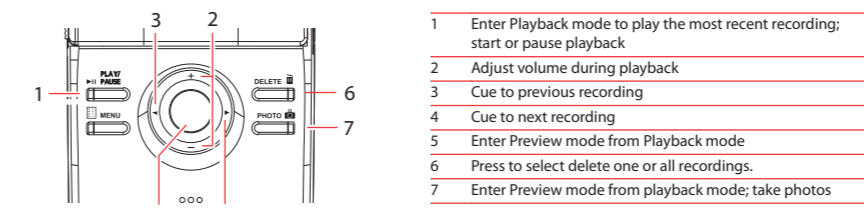

8. Playing back or deleting recordings

QuickTime and the QuickTime logo are trademarks or registered trademarks of Apple Computer, Inc., used under license therefrom.

9. Installing RCA Memory Manager application

Connect the camcorder to your PC with the provided USB cable.

To install Memory Manager 3
Windows: Open **My Computer** and double-click the drive labeled SMALLWONDER. Double-click **MemoryMgr3_Windows_Installer.exe** to start the installation.

Mac: Open the mounted volume labeled **SMALLWONDER** on the desktop. Double-click the **RCAMacInstallers.dmg** disk image in the SMALLWONDER volume. Locate the **RCAMacInstallers** volume on the desktop and Double-click on it. Double-click the **MemoryMgr3 Mac Installer** file in the RCAMacInstallers volume to start the installation. After the Memory Manager 3 installation has completed, double-click the **RCA Detective Installer** file in the **RCAMacInstallers** volume to install the RCA Detective application.

To ensure that videos can be managed and played on your PC:

- Make sure to install the included Memory Manager application.

10. Learning more about the camcorder

1. Read the user manual for more information on the followings:
2. Using the **MENU** button to setup the camcorder (including date and time)
   - Viewing videos on TV
   - Recording videos to VHS tape or DVD
   - Connecting the camcorder to your PC
   - Tips and troubleshooting
   - Safety and warranty information

Visit <http://store.audiovox.com> to find the best accessories for your products.