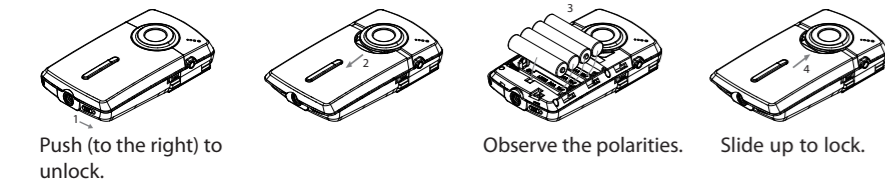

RCA QuickStartGuide

English **small wonder**
EZ1010 Series RCA Small Wonder Camcorder
www.mysmallwonder.com

Congratulations on purchasing your new RCA Small Wonder Camcorder.
Please read these instructions for quick tips on using the product.

The User Manual PDF file can also be found in the camcorder memory under the User Manuals folder.

1. Content of the box

- Small Wonder Camcorder
- USB cable
- AV cable
- Tripod
- Carrying case
- 4 x AAA batteries
- Wrist strap
- Quick Start Guide
- Owner Registration card
- Warranty leaflet

2. Battery Installation

3. General controls

4. Inserting (or removing) memory card

The camcorder internal memory will only permit minutes of recording time. A microSD memory card (not included) is recommended for recording.