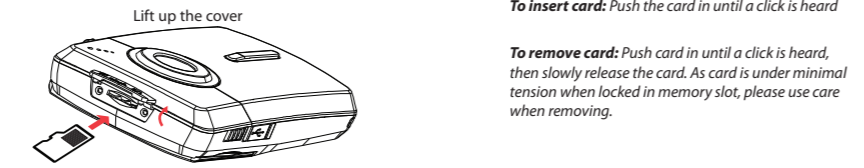

2. Battery Installation

3. General controls

4. Inserting (or removing) memory card

The camcorder internal memory will only permit minutes of recording time. A microSD memory card (not included) is recommended for recording.

As the memory card is small in size, it is recommended to use a **small coin** to help insert or remove it.

5. Turning on the camcorder

6. Selecting recording quality

² Actual recording time and capacity will vary depending on type of video content being recorded, system requirements, and other factors.