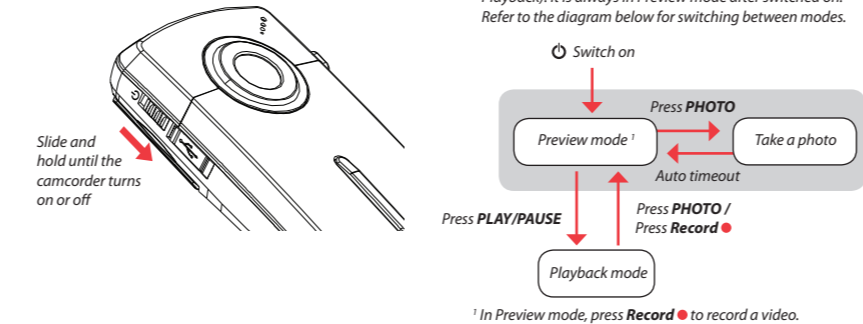

2. Battery Installation

3. General controls

4. Inserting (or removing) memory card

The camcorder internal memory will only permit minutes of recording time. A microSD memory card (not included) is recommended for recording.

As the memory card is small in size, it is recommended to use a **small coin** to help insert or remove it.

5. Turning on the camcorder

6. Selecting recording quality

² Actual recording time and capacity will vary depending on type of video content being recorded, system requirements, and other factors.