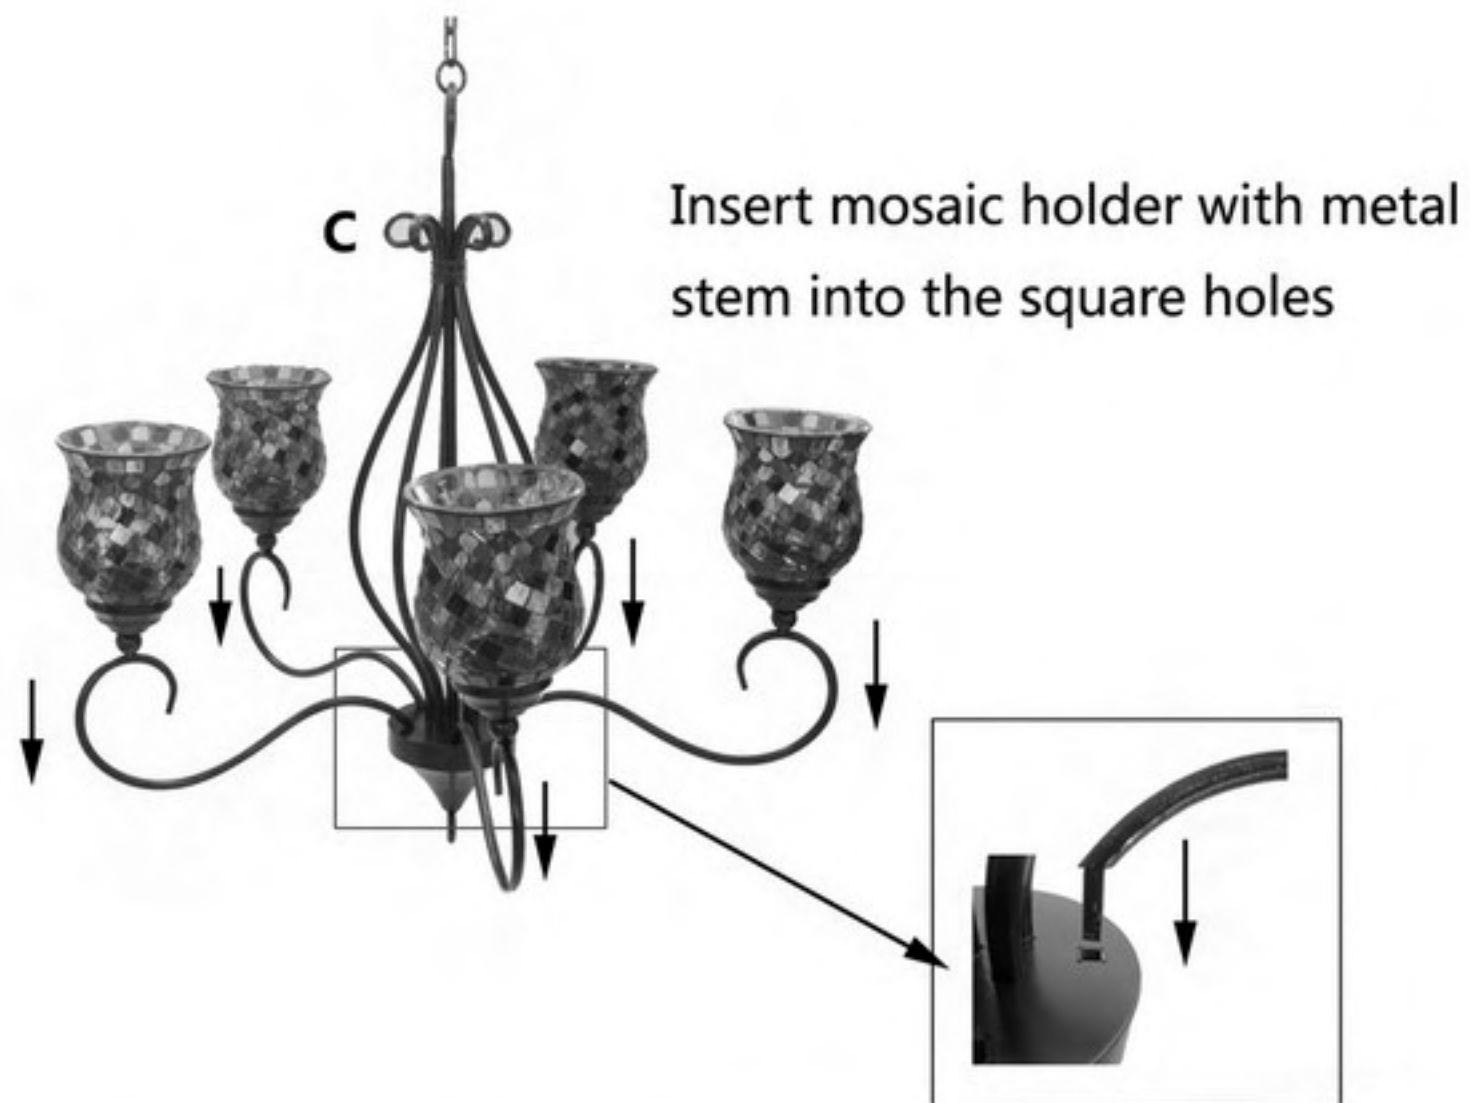

STEPS 1

PART A

PART B

STEPS 2

PART C