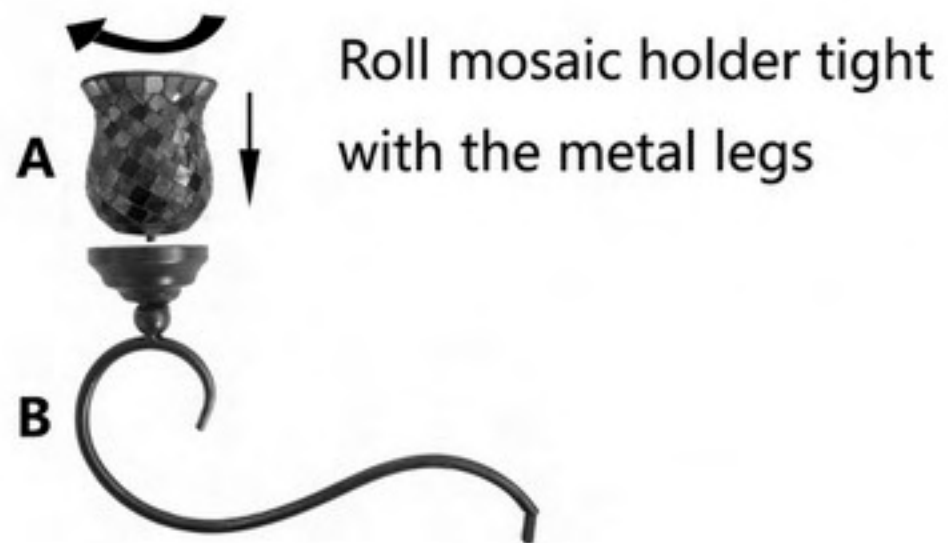

STEPS 1

PART A

PART B

STEPS 2

PART C