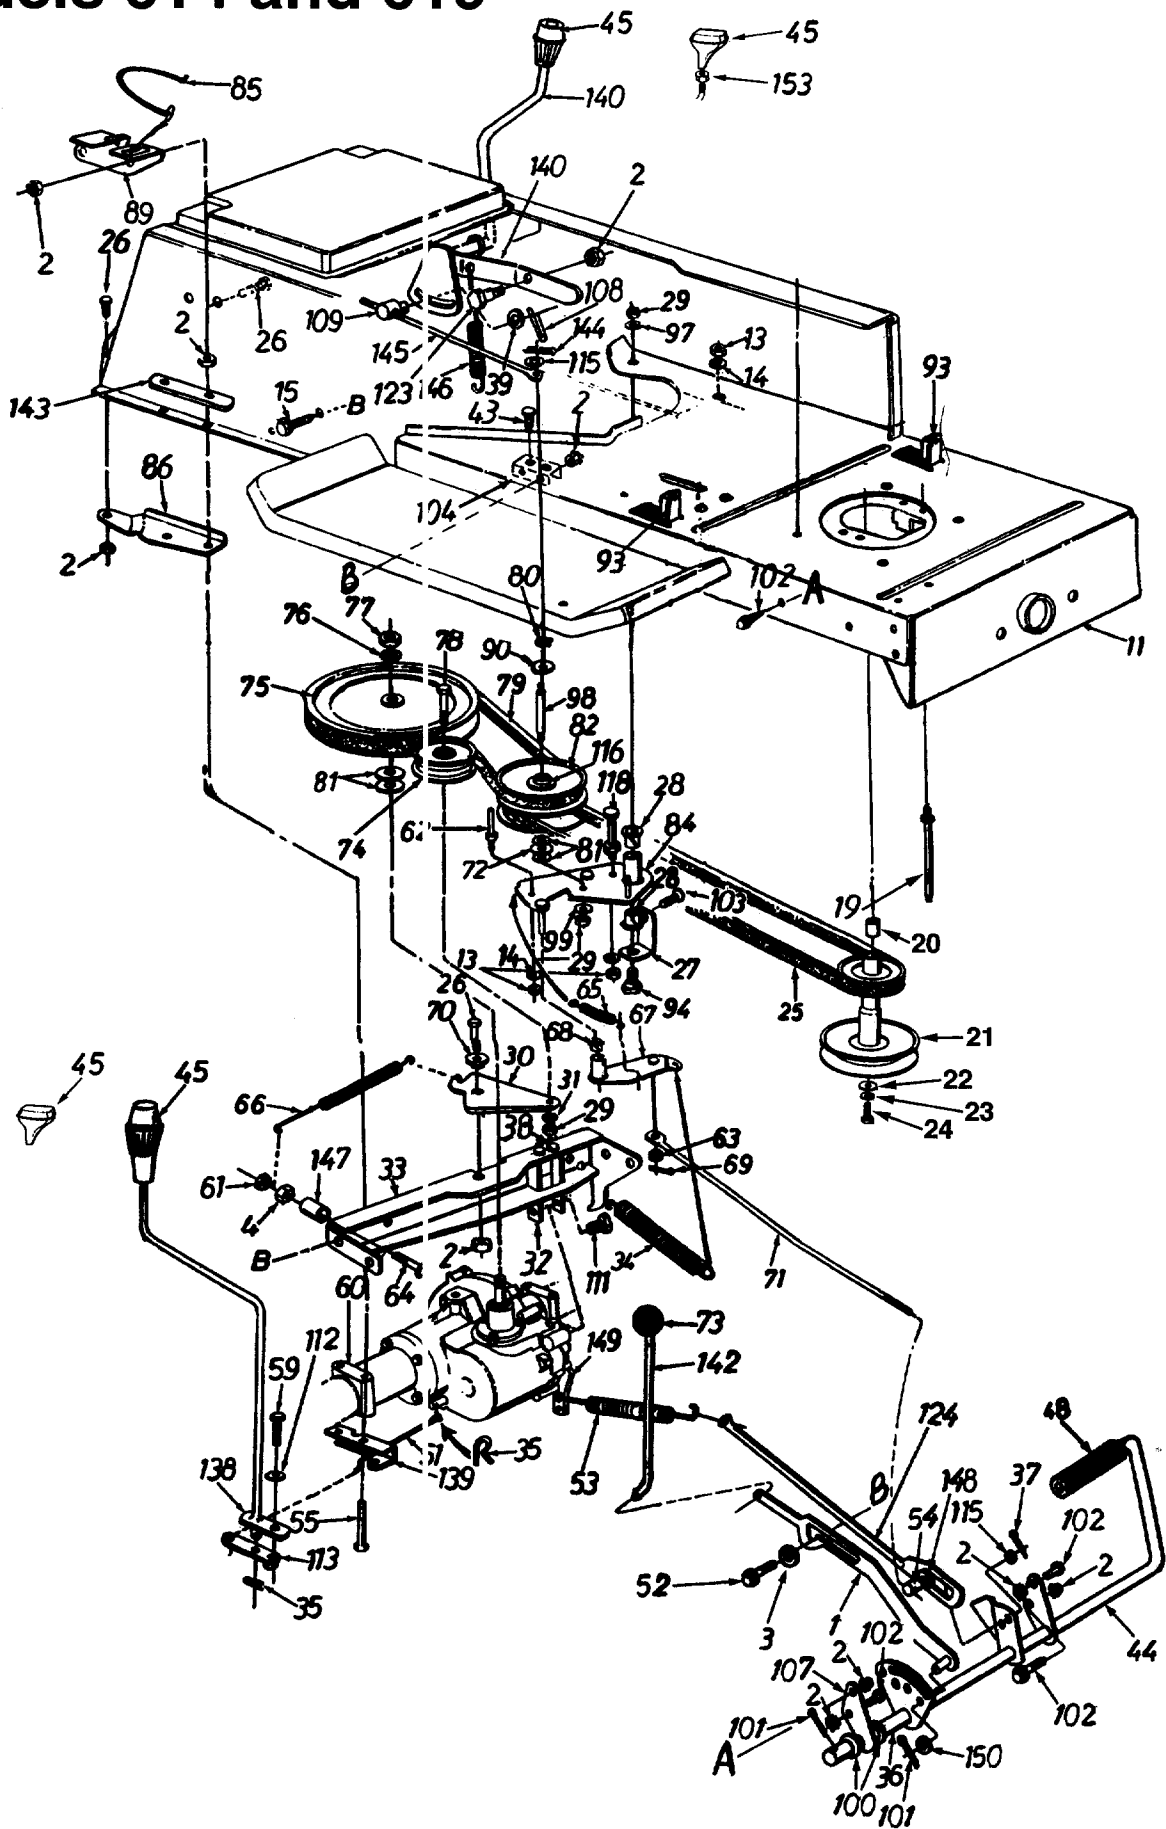

Models 614 and 619

Models 614 and 619

PARTS LIST FOR MODELS 614 AND 619 LAWN TRACTORS