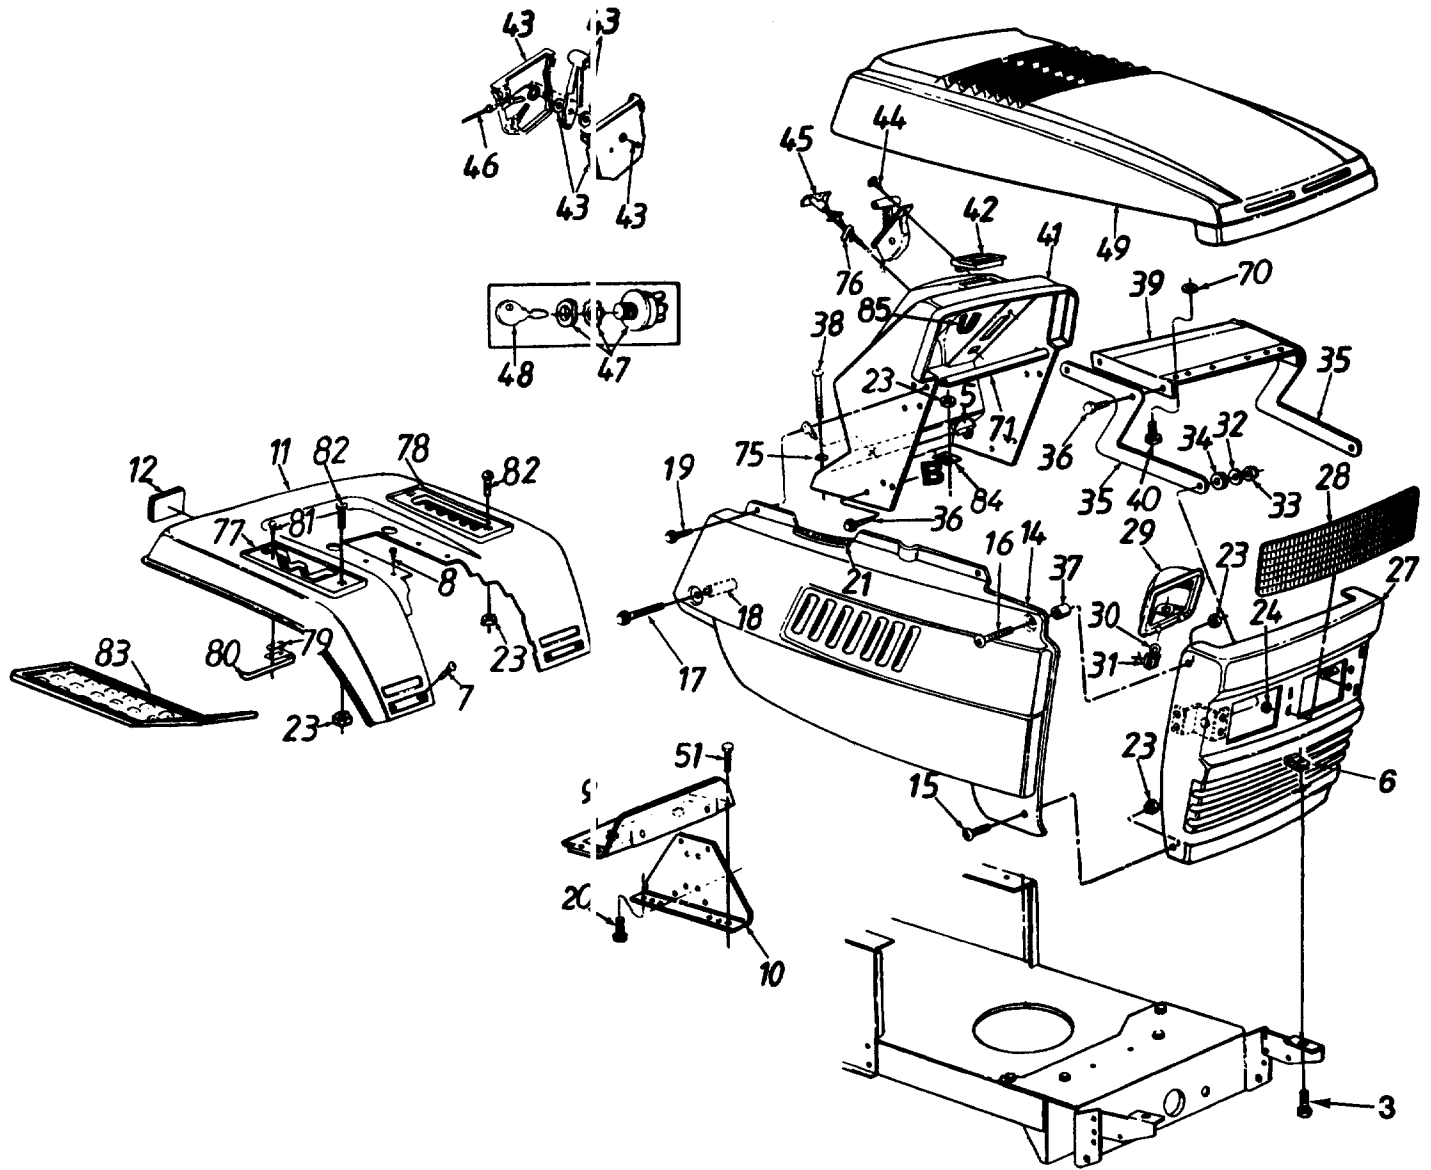

Style 9

Style 9

PARTS LIST FOR MODEL 619 SERIES LAWN TRACTOR

REF. NO.	PART NO.	CODE	DESCRIPTION	REF. NO.	PART NO.	CODE	DESCRIPTION
3	710-0118		Hex Bolt 5/16-18 x .75" Lg.	37	750-0218		Spacer .262" I.D. x .31"
5	725-0634		Light Switch	38	710-0111		Carriage Bolt 1/4-20 x 1.25" Lg.
6	726-0211		U-Nut 5/16-18 Thd.	39	16903A		Hood Plate
7	710-0167		Carriage Bolt 1/4-20 x .5" Lg.	40	710-1005		Hex Wash. Hd. Tap Scr. 1/4 x .5" Lg.
8	710-0726		Hex Wash. Hd. Tap Scr. 5/16 x .75" Lg.	41	731-1048B		Dash
9	17633A		Support Bracket	42	725-0925		Ammeter
10	17300D		Dash Support Bracket	43	831-0823A		Throttle Control Box Ass'y.
11	783-0570		Rear Fender	44	710-0919		Mach. Scr. #10 x .44" Lg.
12	730-3000		Reflector	45	746-0614A		Choke Control
14	16725		Side Panel—R.H.	46	746-0634		Throttle Control Wire
	17309A		Side Panel—L.H.	47	725-0267		Ignition Switch
15	710-0286		Truss Mach. Scr. 1/4-20 x .5" Lg.	48	725-0201		Ignition Key
16	710-0166		Truss Mach. Scr. 1/4-20 x 1.0" Lg.	49	731-1704		Hood
17	710-1026		Hex Wash. TT-Tap Scr. 1/4-20 x 1.75" Lg.	51	710-0603		Hex Wash. Hd. B-Tap Scr. 5/16-18 x .5" Lg.
18	750-0768		Spacer .26" I.D. x 1.32"	70	736-3010		Fl-Wash. .406" I.D. x .812" O.D.
19	710-0642		Hex Rolling Tap Scr. 1/4-20 x .75" Lg.	71	749-0814		Grille Support Tube
20	710-0258		Hex Bolt 1/4-20 x .62" Lg.	75	726-0233		Retaining Nut
21	731-0511-18		Trim Strip—18" Lg.	76	17782		Choke Retainer
23	712-0271		Hex Sems Nut 1/4-20 Thd.*	77	731-1147		Forward/Reverse Index Brkt.
24	726-0201		Speed Nut 5/16" Thd.	78	731-1069		7-Speed Index Brkt.
27	17410		Grille Ass'y.	79	726-0320		Insulator Nut Plate
28	731-1044		Headlight Lens	80	725-1643		Reverse Safety Switch
29	731-0705		Headlamp Housing	81	710-0227		Hex Wash. Hd. AB-Tap Scr. #8 x .5" Lg.
30	725-0963		Headlamp	82	710-0924		Truss Mach. Scr. 1/4-20 x .75" Lg.
31	725-1650		Twist Lock Lamp Socket	83	731-0909		Rubber Foot Pad—L.H.
32	736-0242		Bell-Wash. .345" I.D. x .88"		731-0910		Rubber Foot Pad—R.H.
33	712-0429		Hex L-Nut 5/16-18 Thd.	84	783-0013		Dash Fastening Tab
34	735-0126		Rubber Washer	85	725-0157		Cable Tie
35	783-0190		Hood Hinge	—	777-8568A		Chrome Headlight Label (Not Shown)
36	710-0599		Hex Wash. Hd. B-Tap Scr. 1/4-20 x .5" Lg.				

*For faster service obtain standard nuts, bolts and washers locally. If these items cannot be obtained locally, order by part number and size as shown on parts list.