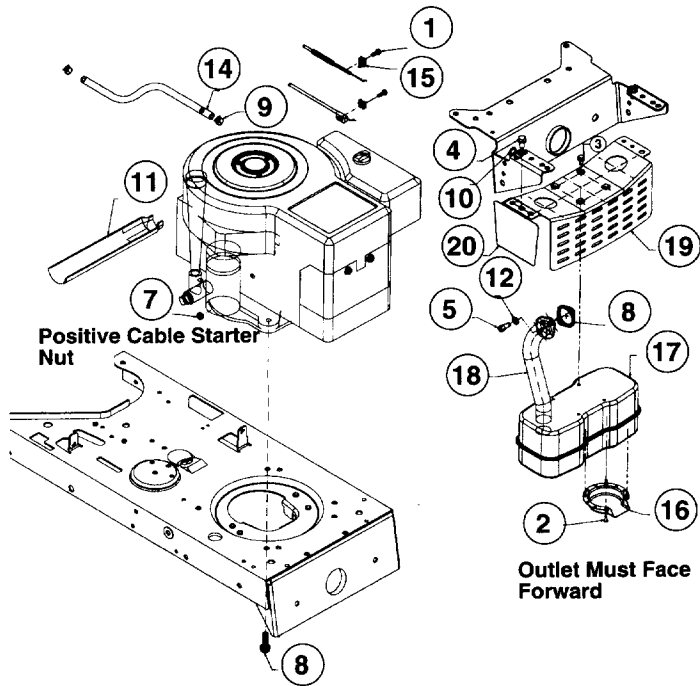

Model 614

PARTS LIST FOR MODEL 614 LAWN TRACTOR

REF. NO.	PART NO.	CODE	DESCRIPTION
1	710-1237		Hex Wash. Scr. #10-32 x .62"
2	710-0148		Hex Tap Scr. #8-32 x .38" Lg.
3	710-0599		Hex TT-Tap Scr. 1/4-20 x .5" Lg.
4	710-0604		Hex TT-Tap Scr. 5/16-18 x .62"
5	710-1314	N	Socket Head Scr. 5/16-18 x .62"
6	710-1315	N	Hex TT-Tap Scr. 3/8-16 x 1.25"
7	712-0271		Hex Sems Scr. 1/4-20 Thd.
8	721-0208		Gasket
9	726-0205		Hose Clamp
10	726-0272		Clamp
11	731-1682A	N	Oil Drain Sleeve
12	736-0119		Lock Washer 5/16" I.D.
14	751-0535-12		Fuel Line 12" Lg.
15	751B213146		Casing Clamp
16	751-0564		Muffler Deflector
17	751-0617	N	Muffler
18	751-0619	N	Exhaust Pipe
19	783-0320	N	Muffler Brkt.
20	783-0385	N	Shield Brkt.