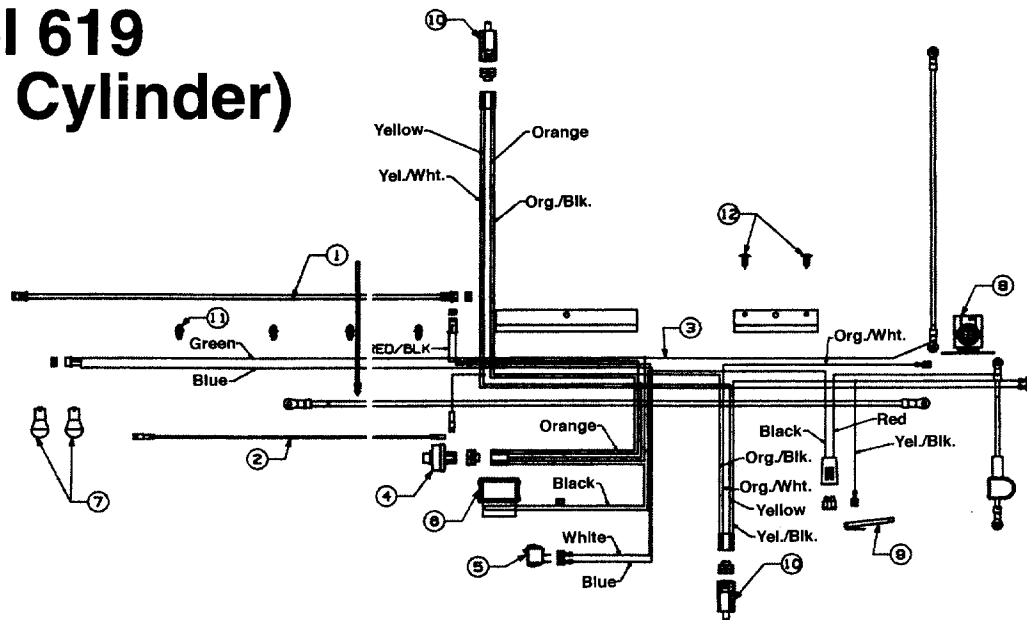

Model 619 (Twin Cylinder)

PARTS LIST FOR MODEL 619 LAWN TRACTOR

REF. NO.	PART NO.	CODE	DESCRIPTION	REF. NO.	PART NO.	CODE	DESCRIPTION
1	629-0125		Harness Adapter (Alt.)	7	725-0963		Bulb
2	629-0208		Harness Adapter	8	725-1426		Solenoid
3	629-0302	N	Wire Harness w/Light Switch and Amp	9	725-1643		Safety Switch (Reverse)
4	725-0267		Ignition Switch	10	725-1657A		Safety Switch
5	725-0634		Light Switch	11	725-1711	N	Wire Retainer Clip
6	725-0925		Ammeter	12	726-3046	N	Ratchet