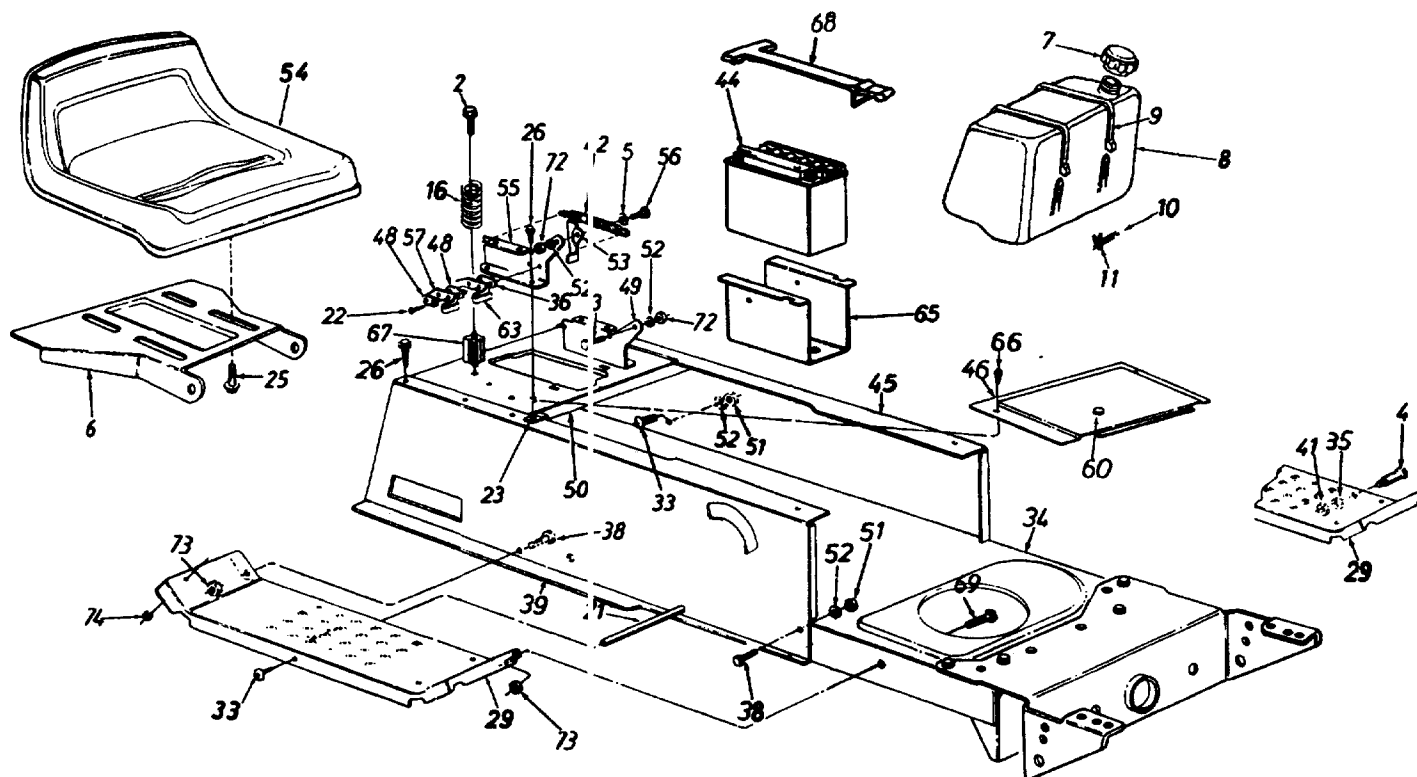

Models 614 and 619

PARTS LIST FOR MODELS 614 AND 619 LAWN TRACTORS

REF. NO.	PART NO.	CODE	DESCRIPTION	REF. NO.	PART NO.	CODE	DESCRIPTION
2	710-1208		Hex Wash. Hd. Tap Scr. 5/16-18 x 3.25" Lg.	41	712-0798		Hex Nut 3/8-16 Thd.*
3	738-0155		Shld. Bolt .437" Dia. x .62"	42	732-0581B		Extension Spring 5.31" Lg.
4	738-0145		Shld. Bolt .50" Dia. x .81"	44	725-1707A	N	12-V Battery
5	736-0141		Spr-Wash. .445" I.D. x .75	45	17831A		Upper Frame—L.H.
6	783-0039		Seat Pivot Bracket	46	783-0133A	N	Shift Cover
7	751-0603		Fuel Cap	48	726-0279		Insulator Plate
8	751-0555		Fuel Tank	49	17951		Seat Pivot Brkt. Support—L.H.
9	726-0209		Tie Strap	50	783-0355	N	Hitch Plate
10	751-0535-15		Fuel Line	51	712-0267		Hex Nut 5/16-18 Thd.*
11	726-0205		Hose Clamp	52	736-0119		L-Wash. 5/16" I.D.*
13	712-0287		Hex Nut 1/4-20 Thd.*	53	17239A		Seat Lift Brkt.
16	732-0735		Compression Spring	54	757-0360		Seat (619)
21	738-0526		Running Board Rod		757-0365		Seat (614)
22	710-0227		Hex Wash. Hd. AB-Tap Scr. #8 x .50" Lg.	55	17950		Seat Pivot Brkt. Support—R.H.
23	726-0139		Speed Nut #10Z	56	738-0296		Shld. Bolt .437" Dia. x .268"
25	710-0870		Hex Tap Scr. 3/8-16 x .62" Lg.	57	725-1303		Spring Switch (Seat)
26	710-0726		Hex Wash. Hd. AB-Tap Scr. 5/16 x .75" Lg.	60	731-0405		Snap Bushing
29	17770B	N	Running Board (R.H. & L.H.)	63	725-1439		Safety Switch (Seat)
33	710-0323		Pan Hd. Scr. 5/16-18 x .75" Lg.*	65	783-0345	N	Battery Tray
34	783-0310	N	Lower Frame	66	710-0351		Truss Mach. B-Tap Scr. #10 x .5" Lg.
35	736-0169		L-Wash. 3/8" I.D.*	67	748-0347		Spring Spacer
36	726-0278		Insulator Boss Plate	68	723-3064	N	Battery Retainer Strap
38	710-0118		Hex Bolt 5/16-18 x .75" Lg.*	69	710-0118		Hex Bolt 5/16-18 x .75" Lg.
39	17830B		Upper Frame—R.H.	72	712-3010		Hex Nut 5/16-18 Thd.
				73	712-0265		Hex Sems Nut 5/16-18 Thd.
				74	712-0271		Hex Sems Nut 1/4-20 Thd.