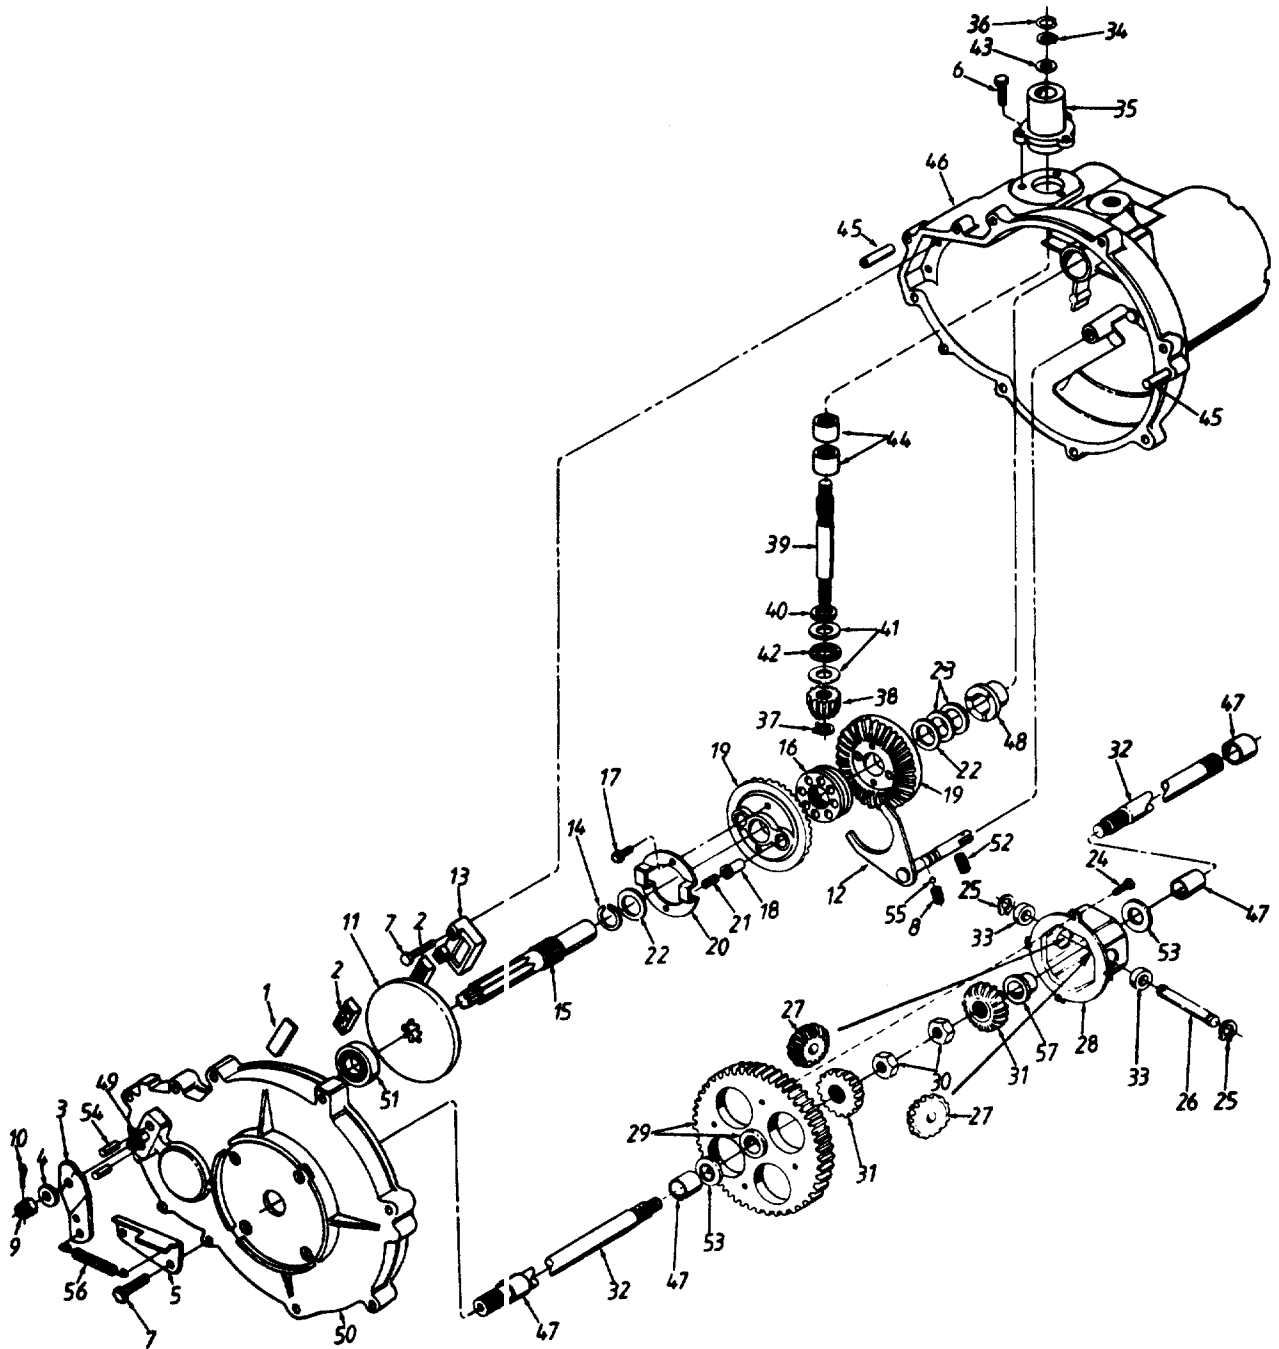

Models 614 and 619

**TRANSAXLE COMPLETE
PART NO. 618-0034**

Models 614 and 619

PARTS LIST FOR MODELS 614 AND 619 LAWN TRACTORS

REF. NO.	PART NO.	CODE	DESCRIPTION	REF. NO.	PART NO.	CODE	DESCRIPTION
1	717-0682		Puck Plate	29	717-1254		Differential Gear Ass'y. w/Bearing
2	761-0200		Brake Puck	30	712-0200A		Hex Ins. L-Nut 1/2-20 Thd.
3	717-0772A		Actuating Arm	31	717-1019		Miter Gear
4	736-0371		Fl-Wash. 11/32" I.D. x 7/8" O.D.	32	717-1197		Axle
5	17841A		Brake Stop Brkt.	33	750-0787		Differential Thrust Spacer
6	710-0433		Hex Bolt 1/4-20 x .62" Lg. (Special)	34	716-0171		Retainer Ring
7	710-0809		Hex Tap Scr. 1/4-20 x 1.25" Lg.	35	717-1228		Input Bearing Housing
8	732-0863		Spring Detent	36	732-0614		Wire Ring
9	712-0335		Castle Nut 5/16-24 Thd.	37	716-0108		Retaining Ring
10	714-0111		Cotter Pin 3/32" Dia. x 1" Lg.	38	717-0633		Pinion Input 14T
11	718-0184		Brake Disc	39	711-0861		Input Shaft
12	717-1102		Shifter Ass'y.	40	721-0178		Seal 5/8" I.D.
13	717-1217		Brake Puck Holder	41	736-0419		Thrust Wash. .621" I.D. x 1.12"
14	716-0175		Retaining Ring	42	741-0469		Thrust Bearing
15	717-1093		Shaft Drive	43	736-0349		Fl-Wash. 5/8" I.D. x 1.0" O.D.
16	717-1268		Shift Collar	44	741-0335		Needle Brg. 5/8" x 1/2" Lg.
17	710-0653		Hex Wash. Hd. Tap Scr. 1/4-20 x .38" Lg.	45	715-0209		Dowel Pin
18	717-1184		Drive Pin	46	717-1235		R.H. Housing
19	717-1275		Bevel Gear Ass'y. (Incl. Ref. Nos. 17, 18, 20 and 21)	47	741-0340		Sleeve Bearing 3/4" I.D.
20	717-1269		Spring Retaining Plate	48	741-0548		Flange Bearing .906" I.D.
21	732-0590A		Drive Spring	49	717-0796		Sq. Head Bolt 5/16-24 Thd.
22	736-0444		Fl-Wash. .915" I.D. x 1.5" O.D.	50	717-1234		L.H. Housing
23	736-0454		Fl-Wash. .915" I.D. x 1.37" O.D.	51	741-0124		Ball Bearing .669" I.D.
24	710-0862A		Pan Hd. Scr. 1/4-20 x .5" Lg.	52	710-3006		Set Screw 5/16-18 x 3/8" Lg.
25	716-0184		Snap Ring	53	736-0445		Fl-Wash. .76" I.D. x 1.5" O.D.
26	711-0918		Cross Shaft	54	741-0343		Brake Actuating Pin
27	717-1020		Miter Gear 15T	55	741-0862		Ball Detent
28	717-1252		Differential Can Assembly	56	732-0545		Ext. Spring 1.14" Lg.
				57	741-0552		Differential Flange Brg.
				—	618-0034		Transaxle Complete

Models 614 and 619