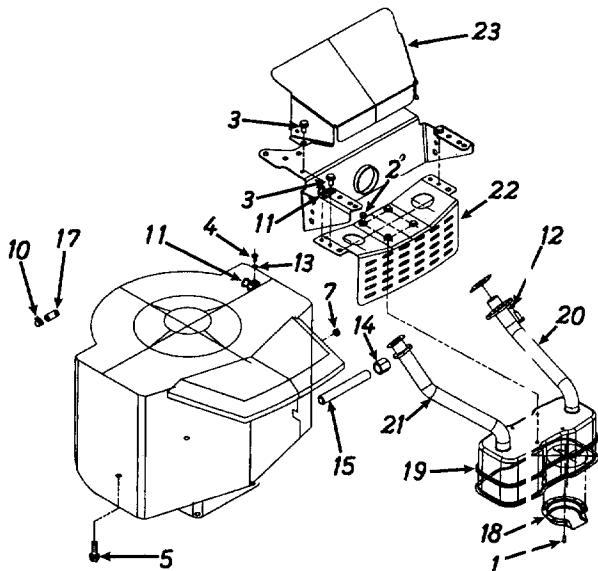

Model 619

PARTS LIST FOR MODEL 619 LAWN TRACTOR

REF. NO.	PART NO.	CODE	DESCRIPTION
1	710-0148		Hex Tap Scr. #8-32 x .38" Lg.
2	710-0599		Hex Wash. TT-Tap Scr. 1/4-20 x .5" Lg.
3	710-0604		Hex Wash. TT-Tap Scr. 5/16-18 x .62" Lg.
4	710-0779A		Truss Mach. Scr. #10 x .5" Lg.
5	710-1315		Hex Hd. Tap Scr. 3/8-16 x 1.25" Lg.
6	710-3015		Hex Bolt 1/4-20 x .75" Lg.
7	712-0271		Hex Sems Nut 1/4-20 Thd.
9	721-0346		Exhaust Gasket
10	726-0205		Hose Clamp
11	726-0272		Clamp
12	736-0329		L-Wash. 1/4" I.D.*
13	736-3067		Fl-Wash. .188" I.D. x .438" O.D.
14	737-0143		Oil Drain Cap
15	737-0164		Pipe Nipple 3/8 x 18 NPT.
17	751-0535-26		Fuel Line 26" Lg.
18	751-0564		Deflector: Muffler
19	751-0616		Muffler
20	751-0623		Exhaust Pipe—L.H.
21	751-0624		Exhaust Pipe—R.H.
22	783-0320	N	Muffler Bracket
23	783-0357	N	Heat Shield