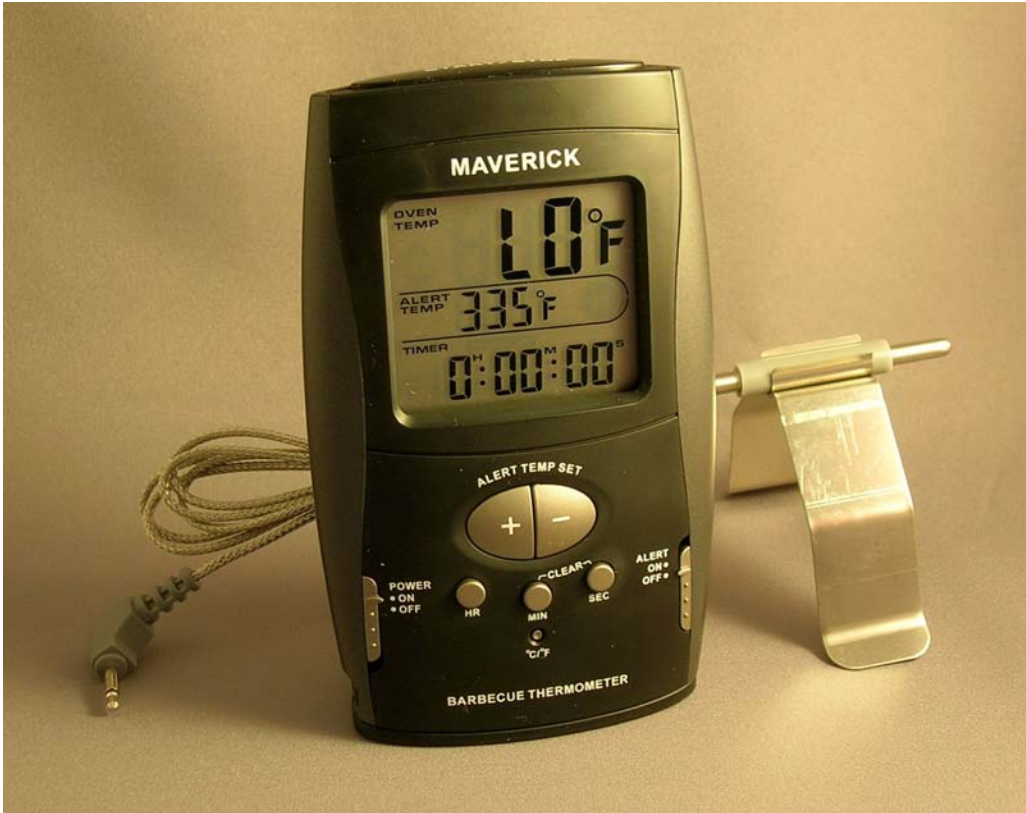

**Digital
BARBEQUE
THERMOMETER**
model #OT-3BBQ
MSRP \$35.00 US

- High Heat Probe and Wire Withstands up to 700F (371C)
- Digital LCD display shows elapsed cooking time, your choice of target temperature, and constant average actual temperature from 122F – 572F (50C – 300C)
- Average temperature is updated every 10 seconds
- Battery and probe included

This new thermometer is a must for the gas grill. The Maverick DIGITAL BARBEQUE THERMOMETER lets you know the constant average temperature inside your barbeque throughout the cooking process. What's more, it recalculates this average every 10 seconds, and compares it to the temperature target you have preset. It then alerts you if the temperature swings more than 15F (9C) above or below your target temperature. It updates this average every 10 seconds.

The DIGITAL BARBEQUE THERMOMETER measures the temperature by using a probe sensor with grill rack clip, and an insulated metal wire that passes between the grill hood back to the unit. Grill knobs or air vents don't have very accurate temperature settings and when you open and close the hood the temperatures can vary up to 100 F (55C) from the temperature you think you set on the dial. Some grill hoods have analog thermometers but they are not at the grill surface, and they are not as accurate as digital. If you don't know your temperature, barbeque results can be poor.

Terrific for proper cooking of roasts and poultry, too. Also features 20 hour count-up or countdown timer. Detachable stand for countertop use, hanging bracket for wall, and has magnets on back for sticking to metal surfaces. Single AAA battery included. Made in China.