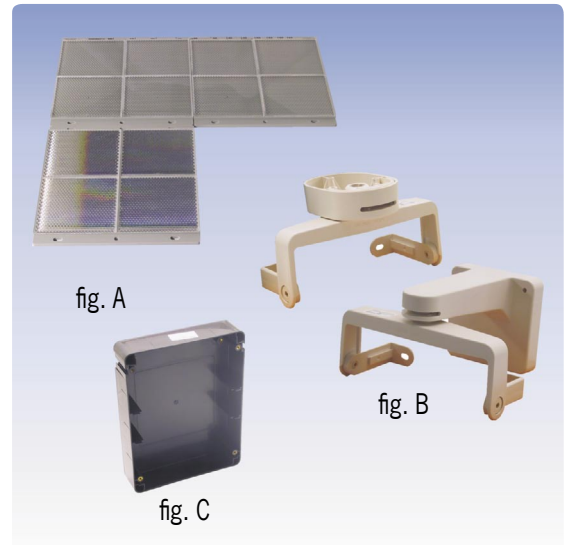

## BEAMLRK, BEAMMMK, BEAMSMK

- Suitable for Beam Smoke Detectors Series 6500
- Three-part reflector set increases the detection range to 100m
- Multi-mount kit with three-dimensional angle adaptation
- Surface-mount kit

### Reflector BEAMLRK

The Reflector BEAMLRK (fig. A) increases the maximum range of the Beam Smoke Detector Series 6500 to 100m. The package contains 3 parts. These three

parts and the reflector included with the detector are put together, thus resulting in one large reflector.

### Specifications

Material	Plastic
Dimensions W x H x D	200 x 230 x 10 (mm), one piece
Dimensions W x H	400 x 460 (mm), entire reflector area
Order number	244024
Order name	Reflector/6500/75-100M BEAMLRK

### Multi-Mount Kit BEAMMMK

The Multi-Mount Kit BEAMMMK (fig. B) is used for attaching the Beam Smoke Detector Series 6500 or the reflector under difficult conditions, e.g., if the ceiling is

sloped. If the reflector is installed by means of the multi-mount kit, the range is limited to 70m.