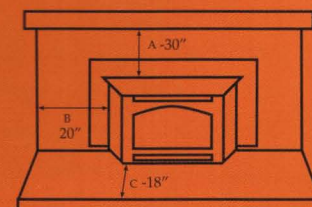

Figure 3

For more information on other Kuma products go to www.kumastoves.com

Authorized Dealer