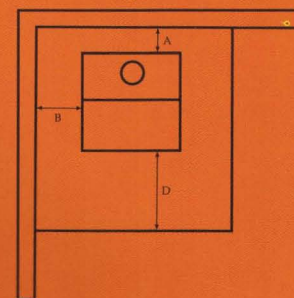

Specifications:

	Tamarack P	Tamarack L	Wood Classic	Sequoia	Sequoia Insert***
Height (inches)	32	31	34	30.5	22.5
Width (inches)	24	24	25	30	30
Depth (inches)	25	25	28	24	24
Weight (lbs)	350	350	420	515	515
Pipe Size (inches)	6	6	6	8	8
Max. Wood Length (inches)	16	16	20	23	23
Firebox Size (Ft.²)	1.7	1.7	2.3	3.9	3.9
Burn Time* (hours)	9	9	12	14	14
BTU's / Hr (E.P.A.)	30,000	30,000	48,000	65,000	65,000
BTU's / Hr (Cordwood)	45,000	45,000	70,000	90,000	90,000
Emissions (gr./hr. avg)	3.5	3.5	3.2	2.2	2.2
Heating Cap. (Ft.²)	1,700	1,700	2,500	3,500	3,500
Minimum clearances to combustibles using approved double wall connector pipe. (inches) (see figs. 1 & 2)	A 6 B 18 C 4.5 D 18	6 18 4.5 18	6 14 4 16	7 15 10 18	no see fig. 3 at right***
Outside Air	yes	yes	yes	no	no
UL Tested**	yes	yes	yes	yes	yes
ULC Tested** (Canada)	yes	yes	yes	yes	yes
Wash. State Approved	yes	yes	yes	yes	yes
E.P.A.	yes	yes	yes	yes	yes
Manufactured Home Approved	yes	yes	yes	no	no

Notes: * Burn times listed are maximum and will vary depending on wood type and draft
** Safety tested by OMNI Test Labs.
*** Minimum fireplace opening dimensions: 23" H x 32" W x 15" Deep.
Not approved for factory-built fireplaces.

Kuma proudly supports the American Worker

Figure 1