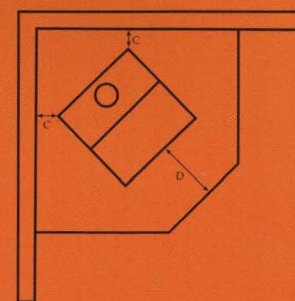

Specifications:

	Tamarack P	Tamarack L	Wood Classic	Sequoia	Sequoia Insert***
Height (inches)	32	31	34	30.5	22.5
Width (inches)	24	24	25	30	30
Depth (inches)	25	25	28	24	24
Weight (lbs)	350	350	420	515	515
Pipe Size (inches)	6	6	6	8	8
Max. Wood Length (inches)	16	16	20	23	23
Firebox Size (Ft.²)	1.7	1.7	2.3	3.9	3.9
Burn Time* (hours)	9	9	12	14	14
BTU's / Hr (E.P.A.)	30,000	30,000	48,000	65,000	65,000
BTU's / Hr (Cordwood)	45,000	45,000	70,000	90,000	90,000
Emissions (gr./hr. avg)	3.5	3.5	3.2	2.2	2.2
Heating Cap. (Ft.²)	1,700	1,700	2,500	3,500	3,500
Minimum clearances to combustibles using approved double wall connector pipe. (inches) (see figs. 1 & 2)	A 6 B 18 C 4.5 D 18	6 18 4.5 18	6 14 4 16	7 15 10 18	no see fig. 3 at right***
Outside Air	yes	yes	yes	no	no
UL Tested**	yes	yes	yes	yes	yes
ULC Tested** (Canada)	yes	yes	yes	yes	yes
Wash. State Approved	yes	yes	yes	yes	yes
E.P.A.	yes	yes	yes	yes	yes
Manufactured Home Approved	yes	yes	yes	no	no

Notes: * Burn times listed are maximum and will vary depending on wood type and draft
** Safety tested by OMNI Test Labs.
*** Minimum fireplace opening dimensions: 23" H x 32" W x 15" Deep.
Not approved for factory-built fireplaces.

Kuma proudly supports the American Worker

Figure 2

For more information on other Kuma products go to www.kumastoves.com

Authorized Dealer