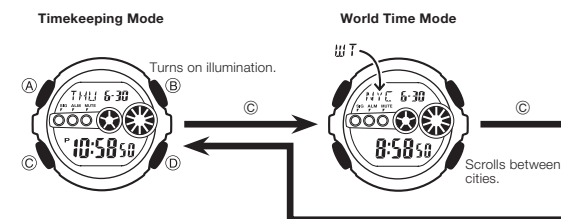

Mode Selection and Operations

- Press (C) to change the mode.

E-6

E-7

Specifications

Accuracy at normal temperature: ±15 seconds a month

Timekeeping: Hour, minutes, seconds, p.m. (P), month, day, day of the week
Time format: 12-hour and 24-hour
Calendar system: Full Auto-calendar pre-programmed from the year 2000 to 2099
Other: Multi Time (one Home City Time and three Local Times); Daylight Saving Time (summer time)/Standard Time

World Time: 48 cities (31 time zones) and Coordinated Universal Time
Other: Standard Time/Daylight Saving Time (summer time); Home Time City/World Time City swapping

Alarms: 5 alarms (One-time or Daily), Hourly Time Signal

Countdown Timer
Measuring unit: 1/10 second
Input range: 1 second to 24 hours (1-second increments, 1-minute increments and 1-hour increments)

E-8

Stopwatch

Measuring unit: 1/100 second
Measuring capacity: 23:59'59.99"
Measuring modes: Elapsed time, split time, two finishes

Illumination: LED (light-emitting diode); Selectable illumination duration

Other: Button operation tone on/off; Auto Light Switch; Flash alert

Battery: One lithium battery (Type: CR2025)
Approximately 7 years on type CR2025; 20 seconds of alarm operation (with flash alert), 1.5 seconds of illumination per day

Specifications are subject to change without notice.

E-9