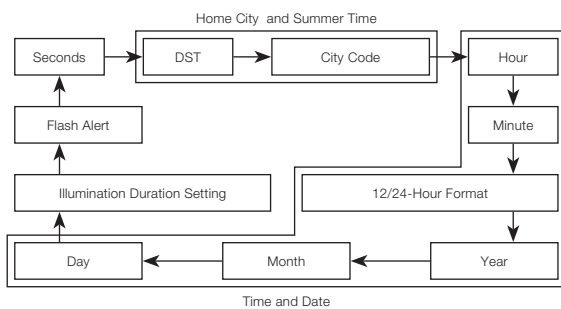

User's Guide 3263

Congratulations upon your selection of this CASIO watch.

Important!

- This manual provides a brief overview of your watch.

E-1

For a full Operation Guide and Q&A information about this product, go to the website below.
<http://world.casio.com/manual/wat/>

Configuring Home City, Time and Date Settings

1. Configure Home City and summer time settings first. After that, configure time and date settings.
1. In the Timekeeping Mode, use (D) to display the current Home City Time (T-1) screen.
  2. Hold down (A) until the seconds start to flash, which indicates the setting screen.
  3. Press (C) to move the flashing in the sequence shown below to select a setting.

E-2

E-3

4. Use (D) and (B) to change the selected setting.

Screen	To do this:	Do this:
50	Reset the seconds to 00.	
0 FF DST	Toggle between Daylight Saving Time (00) and Standard Time (0 FF).	Press (D).
T Y C	Change the city code.	Use (D) (east) and (B) (west).
10:58	Change the hour or minutes.	Use (D) (+) and (B) (-).
12H	Toggle between 12-hour (12H) and 24-hour (24H) timekeeping.	Press (D).
20 11	Change the year.	
6:30	Change the month or day.	Use (D) (+) and (B) (-).

5. Press (A) to exit the setting screen.

E-4

E-5