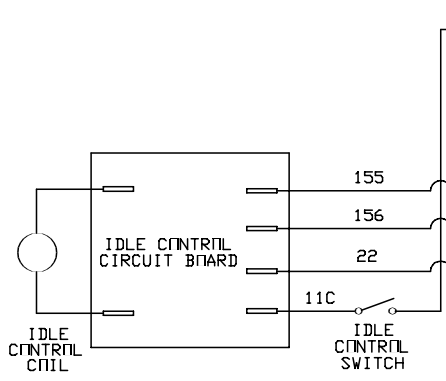

Schematic

SCHEMATIC