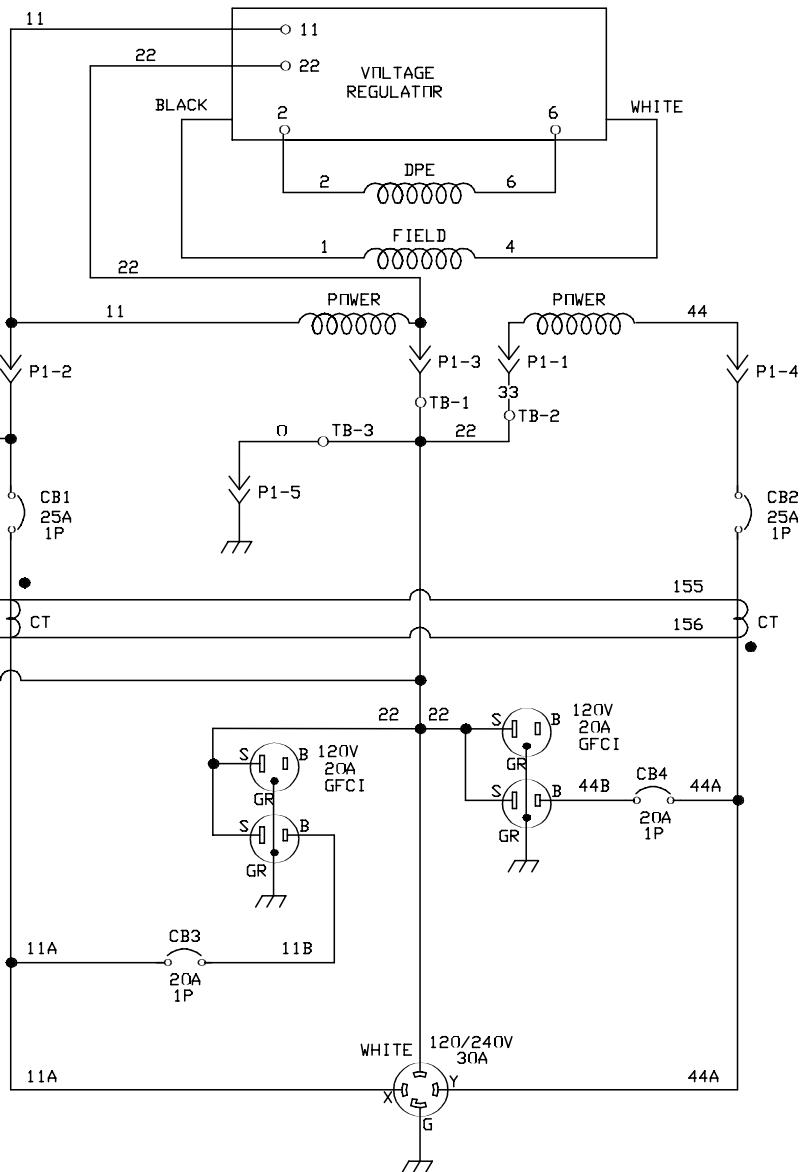

Schematic

SCHEMATIC

SCHEMATIC