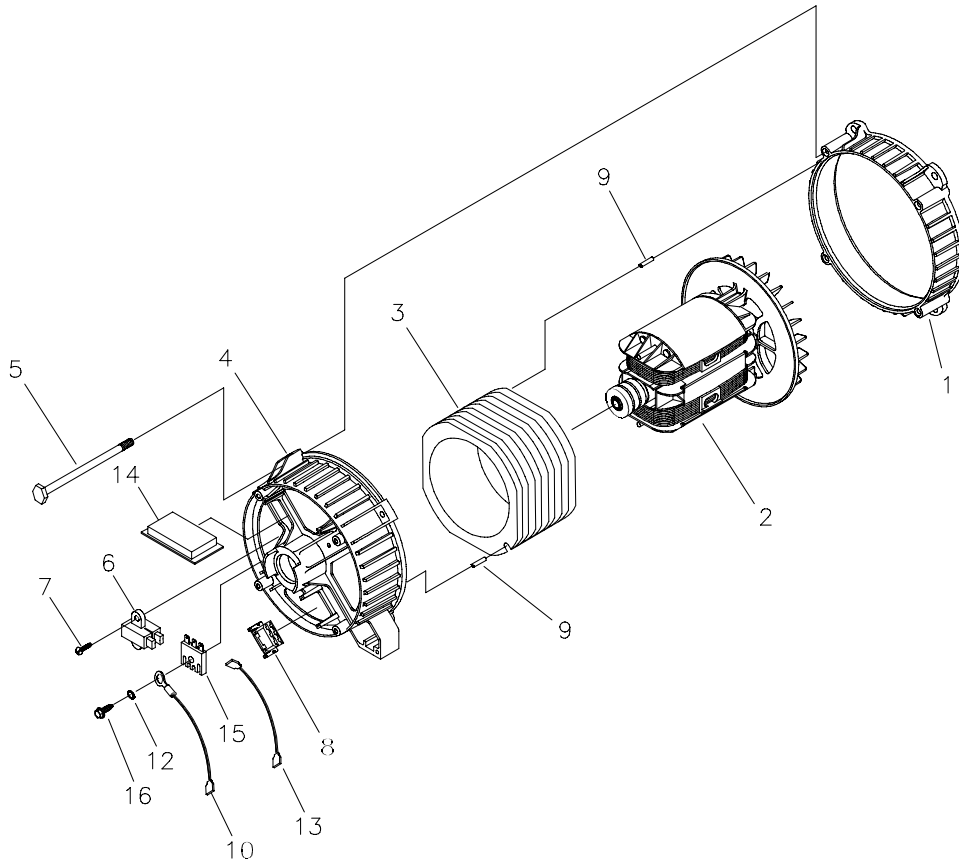

# Wiring Diagram

## WIRING DIAGRAM

## EXPLODED VIEW AND PARTS LIST – ALTERNATOR

Item	Part #	Description
1	186059GS	ADAPTER, Mounting, Alternator
2	192919GS	ROTOR
3	192920AGS	STATOR
4	193336GS	RBC, (with O-Ring, p/n 189197GS)
5	86308HGS	SCREW
6	66386GS	ASSY, Holder, Brush
7	66849GS	SCREW
8	22694GS	RECEPTACLE, 6 pin
9	81917GS	PIN, Roll
10	191051AGS	ASSY, Wire, Ground
12	23762GS	WASHER
13	192403XGS	WIRE, Ground
14	189769GS	REGULATOR, Voltage, AVR
15	65795GS	RECTIFIER
16	66849AGS	SCREW