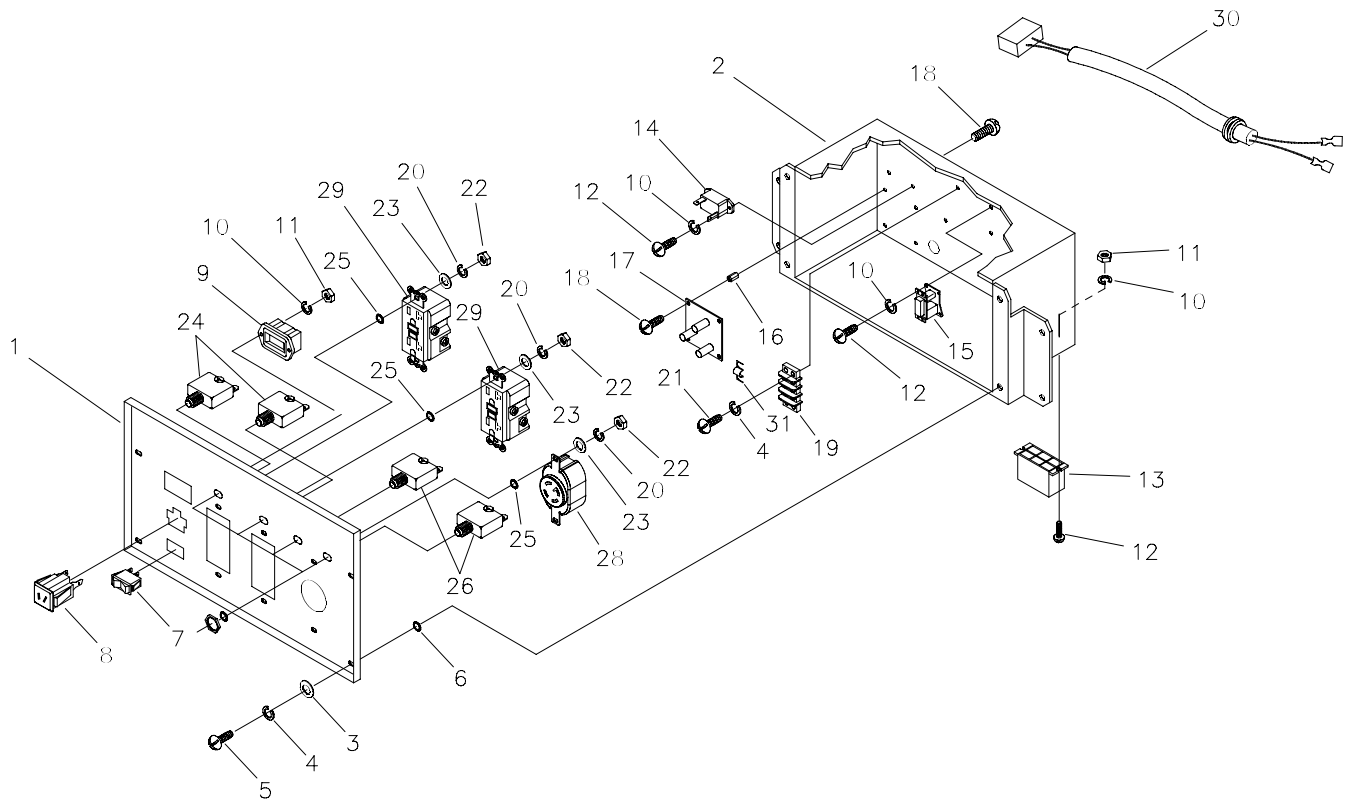

Exploded Views

EXPLODED VIEW AND PARTS LIST – CONTROL PANEL

Item	Part #	Description	Item	Part #	Description
1	NSP	PANEL, Control	16	64525GS	STANDOFF, Hex
2	B192836GS	BOX, Control Panel	17	189367GS	PCB, Idle Control
3	23897GS	WASHER	18	64526GS	SCREW
4	49226GS	WASHER, Lock	19	193077GS	STRIP, Terminal
5	91526GS	SCREW	20	22264GS	WASHER, Lock
6	22447GS	WASHER	21	75477GS	SCREW
7	82538GS	SWITCH, Rocker	22	51715GS	NUT
8	90418GS	OUTLET, 12VDC, Snap	23	43180GS	WASHER
9	77604GS	METER, Hour	24	75207GS	BREAKER, Circuit
10	43182GS	WASHER, Lock	25	23365GS	WASHER
11	51714GS	NUT	26	75207PGS	BREAKER, Circuit
12	43181GS	SCREW	27	193095GS	JUMPER, Terminal Block
13	22694GS	HOUSING, Receptacle	28	43437GS	OUTLET, 120/240V, 30A
14	87962GS	BREAKER, Circuit	29	80409GS	OUTLET, 120V, 20A, Duplex. GFCI
15	84028GS	TRANSFORMER, Idle Cnt	30	189502GS	HARNESS, Wire