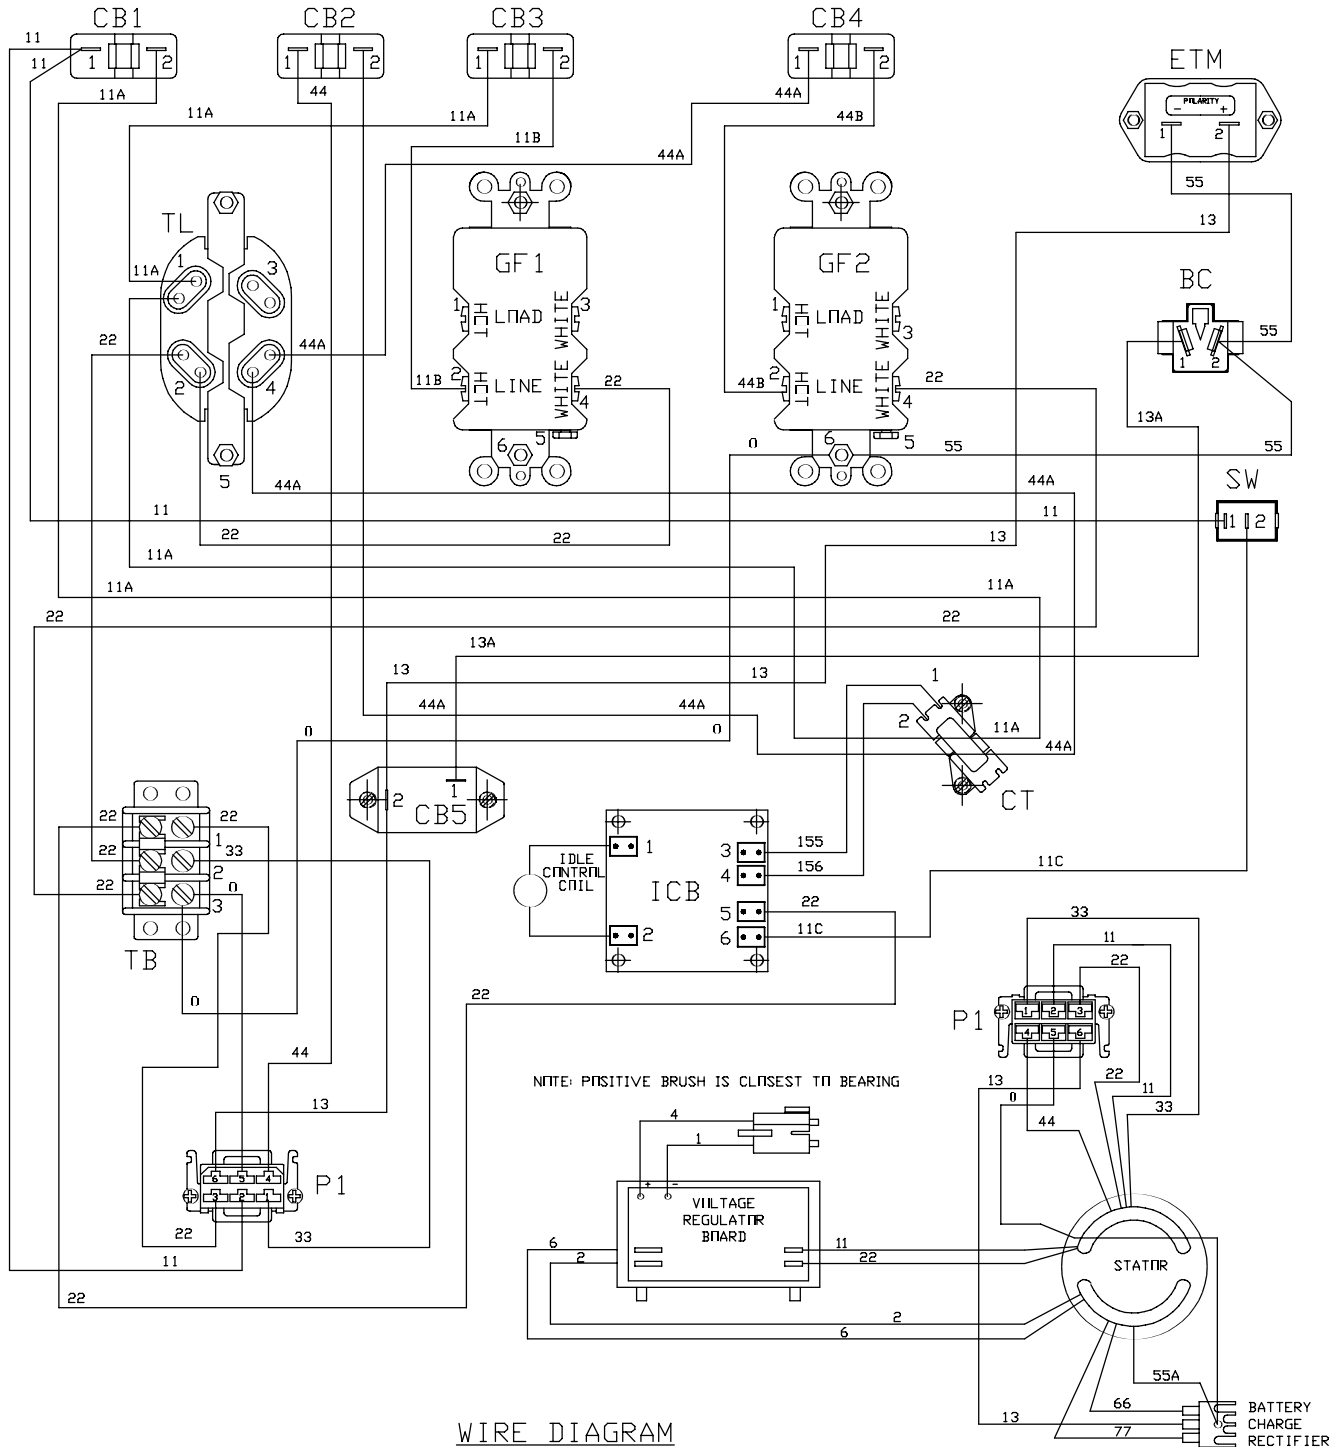

Wiring Diagram

WIRING DIAGRAM