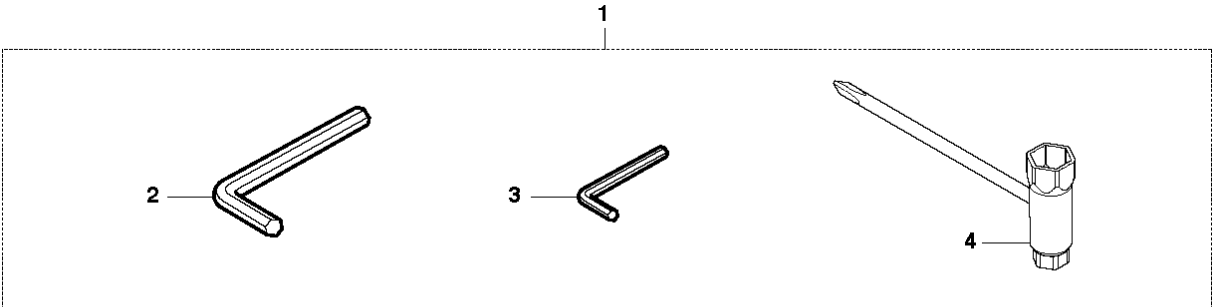

ACCESSORIES

123 HD60, 2010-02

Ref	Part No	Description	Remark	QTY	KIT
1	504 04 46-01	ACCESSORY BAG		1	
2	504 04 45-01	HEX KEY		1	1
3	504 04 44-01	HEX KEY		1	1
4	504 04 43-01	COMBINATION WRENCH		1	1
5	531 00 75-13	GREASE	UL22	1	
6	531 00 75-12	GREASE	UL21	1	
7	531 00 92-05	GREASE		1