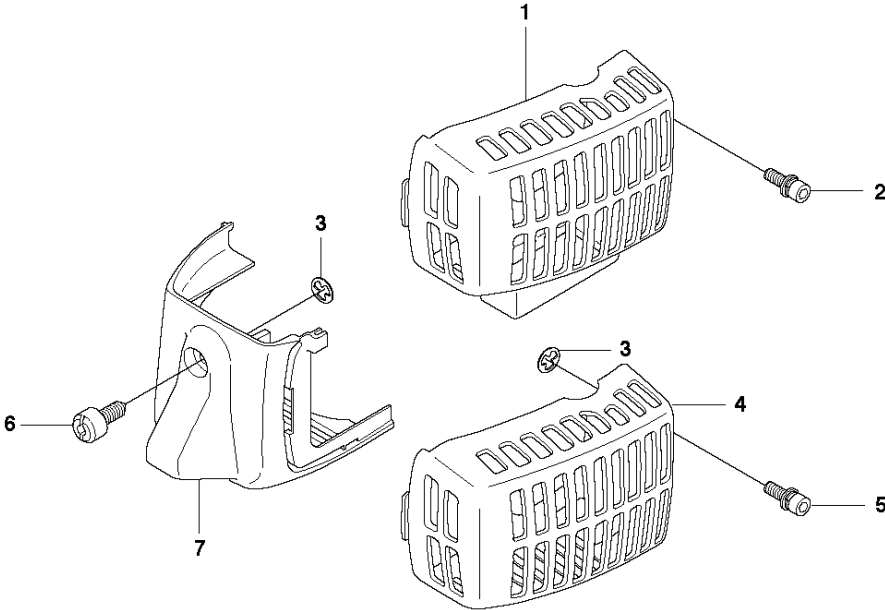

M 123HD60, HD60USA, HD65

Walbro WYL

CARBURETOR

123 HD60, 2010-02

Ref	Part No	Description	Remark	QTY KIT	
1	544 30 43-01	CARBURETTOR	Walbro WYL	1	
2	531 00 24-42	CONNECTION		1	1
3	531 00 48-43	RING		2	1
4	531 00 24-39	RETAINING RING		1	1
5	531 00 77-91	RING		1	1
6	544 29 80-01	MAIN JET		1	1
7	531 00 48-36	MOULDING		1	1
8	531 00 48-37	SPÄNNHJUL		1	1
9	544 29 23-01	PUMP HOUSING		1	1
10	531 00 77-94	GASKET		1	1
11	544 29 59-01	DIAPHRAGM CARBURETTOR		1	1
12	531 00 77-95	HOUSING		1	1
13	531 00 24-36	PRIMER		1	1
14	531 00 77-96	PLATE		1	1
15	531 00 77-97	SCREW		4	1

B 123HD60, HD60USA, HD65

COVER

123 HD60, 2010-02

Ref	Part No	Description	Remark	QTY KIT
1	531 00 48-12	PULL ROD	US Only	1
2	544 29 21-01	SCREW		1
3	576 20 78-01	WASHER		2
4	544 29 30-01	MUFFLER COVER		1
5	544 29 21-01	SCREW		1
6	544 29 37-01	KNOB		1
7	544 29 53-01	CYLINDER COVER		1