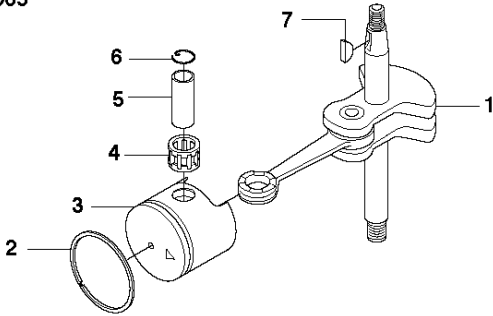

H 123HD60, HD60USA, HD65

PISTON & CRANKSHAFT

123 HD60, 2010-02

Ref	Part No	Description	Remark	QTY KIT
1	544 29 31-01	SHAFT ASSY		1
2	531 00 48-17	PISTON RING		1
3	531 00 48-16	DRIVE SHAFT		1
4	531 00 48-18	MACHINE HOLDER		1
5	531 00 40-88	PISTON BOLT		1
6	531 00 23-83	CLIP		2
7	531 00 24-02	KEY		1