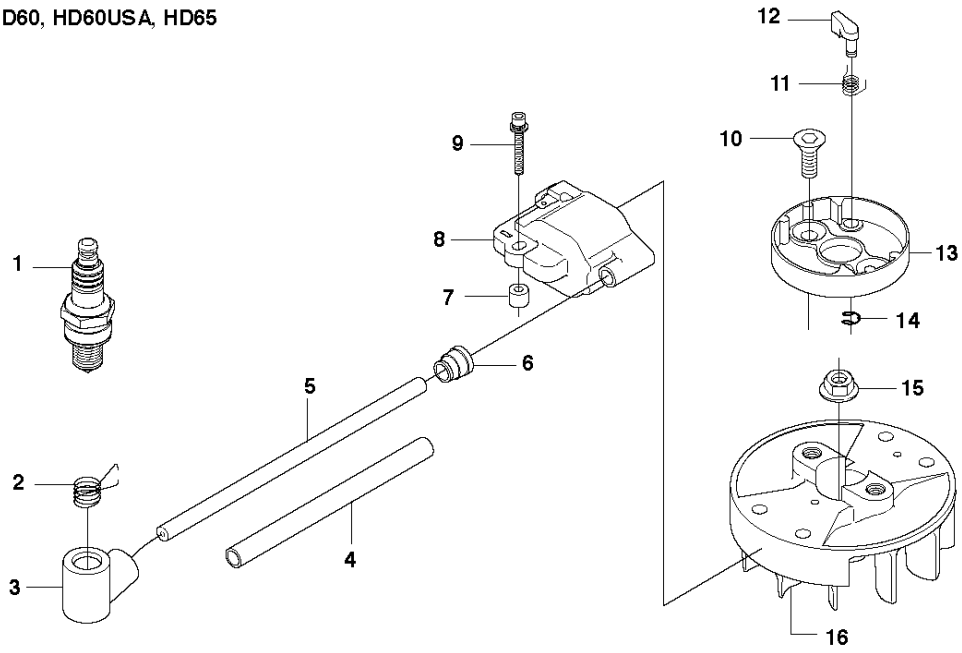

E 123HD60, HD60USA, HD65

IGNITION SYSTEM

123 HD60, 2010-02

Ref	Part No	Description	Remark	QTY KIT
1	531 00 48-28	SPARK PLUG	BPMR 6Y	1
2	531 00 23-99	SPRING		1
3	531 00 23-98	SPARK PLUG CONNECTION		1
4	544 29 66-01	INSULATOR		1
5	531 00 78-42	CABLE		1
6	531 00 24-01	SLEEVE		1
7	531 00 24-04	SPACER		2
8	531 00 78-41	IGNITION MODULE		1
9	544 29 20-01	SCREW		2
10	544 29 25-01	SCREW		2
11	544 30 34-01	RECOIL SPRING		2
12	544 29 78-01	PAWL		2
13	544 30 33-01	HOUSING		1
14	531 00 24-85	RETAINING RING		2
15	531 00 41-13	NUT		1
16	531 00 48-25	SPLASH GUARD		1