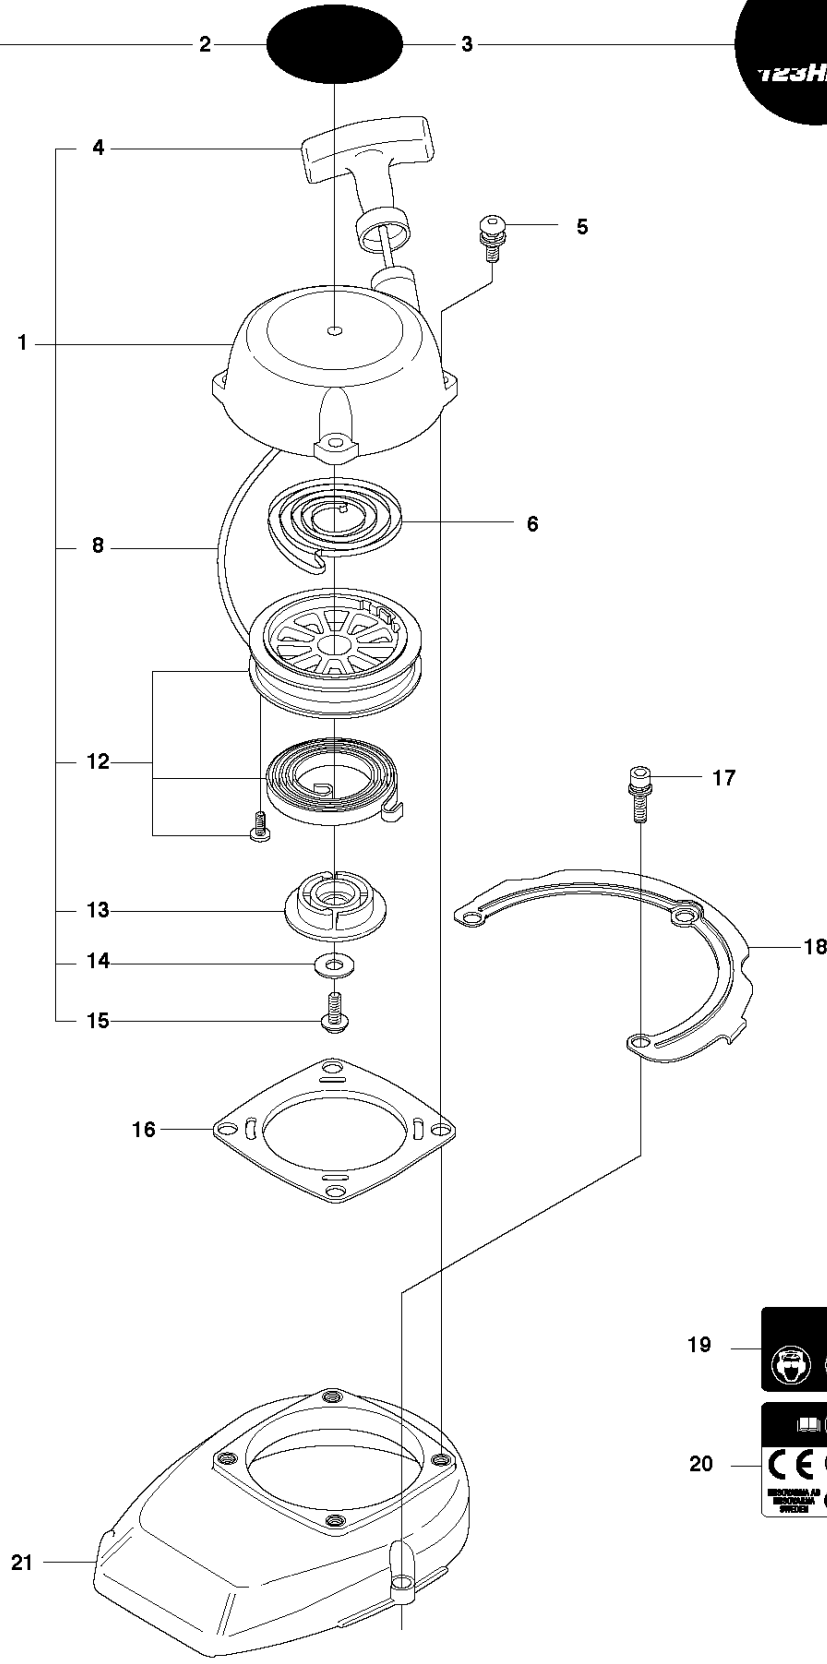

HANDLE & CONTROLS

123 HD60, 2010-02

Ref	Part No	Description	Remark	QTY KIT
1	537 28 00-06	HANDLE ASSY	123HD60	1
1	537 28 00-05	HANDLE ASSY	123HD65	1
3	537 18 39-01	THROTTLE LOCKOUT		1
4	506 01 44-02	THROTTLE TRIGGER		1
5	503 71 82-01	SWITCH		1
6	503 77 06-01	RECOIL SPRING	123HD65	1
7	503 77 05-01	LOCKING BUTTON	123HD65	1
8	537 19 78-01	COVER	123HD60	1
9	734 11 25-41	WASHER		1
10	503 21 29-06	SCREW CCRPANT		1
11	503 79 15-02	LATCH	123HD65	1
12	503 21 27-13	SCREW CCRPANT		1
13	503 21 07-16	SCREW IHST		3
14	503 73 45-01	LABEL		1
15	544 30 29-01	STAY	R	1
15	544 30 30-01	STAY	L	1
16	503 20 07-10	SCREW IHSCFM		2
17	537 08 08-01	SPRING		2
18	544 30 28-01	STAY		1
19	503 21 68-16	SCREW IHST		2
20	537 08 07-01	SPRING		2
21	503 20 07-10	SCREW IHSCFM		2
22	740 44 16-00	O-RING		1
23	503 21 06-22	SCREW IHST		2
24	537 08 06-01	SPRING		1
25	735 21 53-01	LOCKWASHER		1
26	734 11 52-01	WASHER		1
27	725 23 78-51	SCREW EHHM		2
28	503 77 10-03	FRONT HANDLE		1
29	503 77 09-01	SECURING PLATE		1
30	531 00 48-29	ATTACHMENT		1
31	531 00 78-44	SHORTING LEAD		2
32	544 20 06-02	WIRING ASSY		1

H 123HD60, HD60USA, HD65

PISTON & CRANKSHAFT

123 HD60, 2010-02

Ref	Part No	Description	Remark	QTY KIT
1	544 29 31-01	SHAFT ASSY		1
2	531 00 48-17	PISTON RING		1
3	531 00 48-16	DRIVE SHAFT		1
4	531 00 48-18	MACHINE HOLDER		1
5	531 00 40-88	PISTON BOLT		1
6	531 00 23-83	CLIP		2
7	531 00 24-02	KEY		1

A 123HD60, HD60USA, HD65

STARTER

123 HD60, 2010-02

Ref	Part No	Description	Remark	QTY KIT	
1	544 30 46-01	STARTER ASSY		1	
2	544 38 32-01	DECAL	123HD60	1	
3	504 04 38-01	DECAL	123HD65	1	
4	544 30 47-01	STARTER HANDLE		1	1
5	544 29 33-01	SCREW		4	
6	544 30 39-01	RECOIL SPRING		1	1
8	544 30 42-01	STARTER CORD		1	1
12	544 30 40-01	SPRING CASSETTE ASSY		1	1
13	544 30 41-01	STARTER PULLEY		1	1
14	544 29 67-01	WASHER		1	1
15	544 29 74-01	SCREW		1	1
16	544 29 34-01	PLATE		1	
17	544 29 19-01	SCREW		3	
18	544 30 45-01	PLATE		1	
19	544 11 07-02	LABEL	US, AU	1	
20	544 05 76-02	LABEL	EC	1	
21	531 00 48-24	COVER		1	